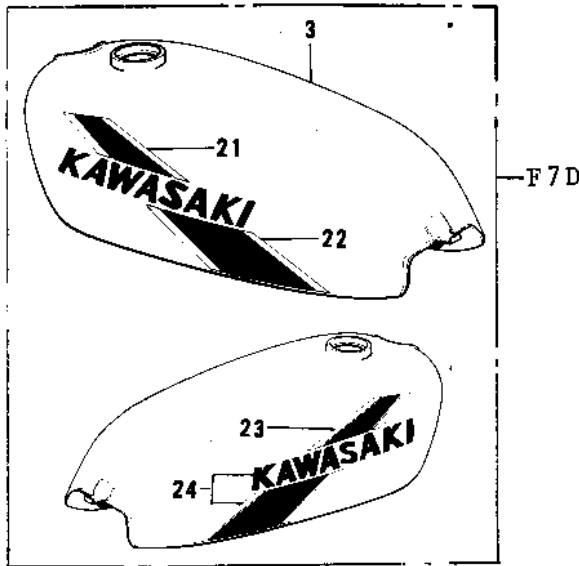

# 1973 F7-B PARTS DIAGRAM

FUEL TANK ('74-'75 F7-C/F6-D)

### FUEL TANK ('74-'75 F7-C/F6-D)

ITEM NAME	PART NUMBER	QUANTITY
CAP,FUEL TANK (Ref # 1)	51048-1013	
GASKET,FUEL TANK CAP (Ref # 2)	51059-011	
TANK-FUEL,C.BLUE (Ref # 3)	51001-079-1S	
TANK-FUEL,M.SILVER (Ref # 3)	51001-079-1W	
TANK-FUEL,C.BROWN (Ref # 3)	51001-079-3C	
TANK-FUEL,C.GREEN (Ref # 3)	51001-079-3B	
BAND,FUEL TANK (Ref # 4)	92072-064	
CLAMP FUEL PIPE (Ref # 5)	92037-010	
PIPE,FUEL (Ref # 6)	92059-093	
GROMMET PIPE (Ref # 7)	92071-038	
COCK ASSY,FUEL (Ref # 8)	51023-048	
COCK ASSY,FUEL (Ref # 8)	51023-048	
FUEL COCK JOINT NUT (Ref # 9)	51035-008	
GASKET-FUEL COCK JONT (Ref # 10)	92065-066	
GASKET-FUEL COCK LEV (Ref # 11)	92065-065	
STRAINER FUEL (Ref # 12)	51038-006	
GASKET FUEL COCK CUP (Ref # 13)	51037-009	
GASKET (Ref # 14)	92065-052	
DIAPHRAGM ASSY (Ref # 15)	51069-002	
SPRING-DIAPHRAGM (Ref # 16)	92081-072	
PIPE (Ref # 17)	92059-065	
DECAL-FUEL TANK (Ref # 18)	56013-051	
DECAL-FUEL TANK (Ref # 18)	56013-051	
DECAL-FUEL TANK (Ref # 18)	56013-051	
DECAL,FL TK STRPE,LH (Ref # 19)	56027-167	
DECAL,FL TK STRPE,LH (Ref # 19)	56027-167	
DECAL,FL TK STRPE,LH (Ref # 19)	56027-167	
DECAL,FL TK STRPE,RH (Ref # 20)	56027-168	
DECAL,FL TK STRPE,RH (Ref # 20)	56027-168	