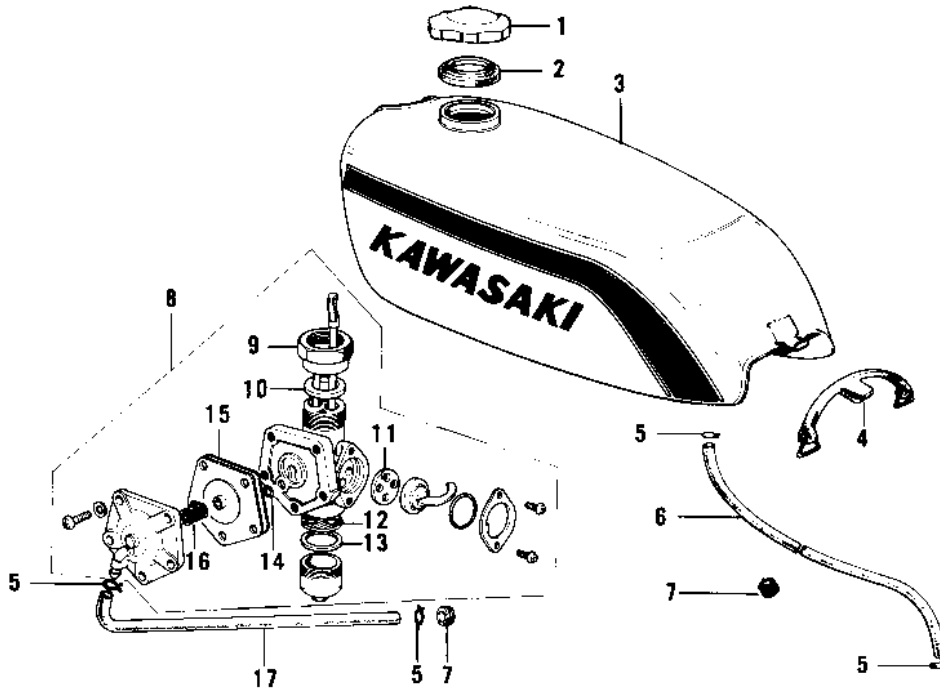

# 1973 F7-B PARTS DIAGRAM

FUEL TANK ('74-'75 F7-C/F6-D)

### FUEL TANK ('74-'75 F7-C/F6-D)

ITEM NAME	PART NUMBER	QUANTITY
CAP,FUEL TANK (Ref # 1)	51048-1013	
GASKET,FUEL TANK CAP (Ref # 2)	51059-011	
TANK-FUEL,C.BLUE (Ref # 3)	51001-079-1S	
TANK-FUEL,M.SILVER (Ref # 3)	51001-079-1W	
TANK-FUEL,C.BROWN (Ref # 3)	51001-079-3C	
TANK-FUEL,C.GREEN (Ref # 3)	51001-079-3B	
BAND,FUEL TANK (Ref # 4)	92072-064	
CLAMP FUEL PIPE (Ref # 5)	92037-010	
PIPE,FUEL (Ref # 6)	92059-093	
GROMMET PIPE (Ref # 7)	92071-038	
COCK ASSY,FUEL (Ref # 8)	51023-048	
COCK ASSY,FUEL (Ref # 8)	51023-048	
FUEL COCK JOINT NUT (Ref # 9)	51035-008	
GASKET-FUEL COCK JONT (Ref # 10)	92065-066	
GASKET-FUEL COCK LEV (Ref # 11)	92065-065	
STRAINER FUEL (Ref # 12)	51038-006	
GASKET FUEL COCK CUP (Ref # 13)	51037-009	
GASKET (Ref # 14)	92065-052	
DIAPHRAGM ASSY (Ref # 15)	51069-002	
SPRING-DIAPHRAGM (Ref # 16)	92081-072	
PIPE (Ref # 17)	92059-065	
DECAL-FUEL TANK (Ref # 18)	56013-051	
DECAL-FUEL TANK (Ref # 18)	56013-051	
DECAL-FUEL TANK (Ref # 18)	56013-051	
DECAL,FL TK STRPE,LH (Ref # 19)	56027-167	
DECAL,FL TK STRPE,LH (Ref # 19)	56027-167	
DECAL,FL TK STRPE,LH (Ref # 19)	56027-167	
DECAL,FL TK STRPE,RH (Ref # 20)	56027-168	
DECAL,FL TK STRPE,RH (Ref # 20)	56027-168	