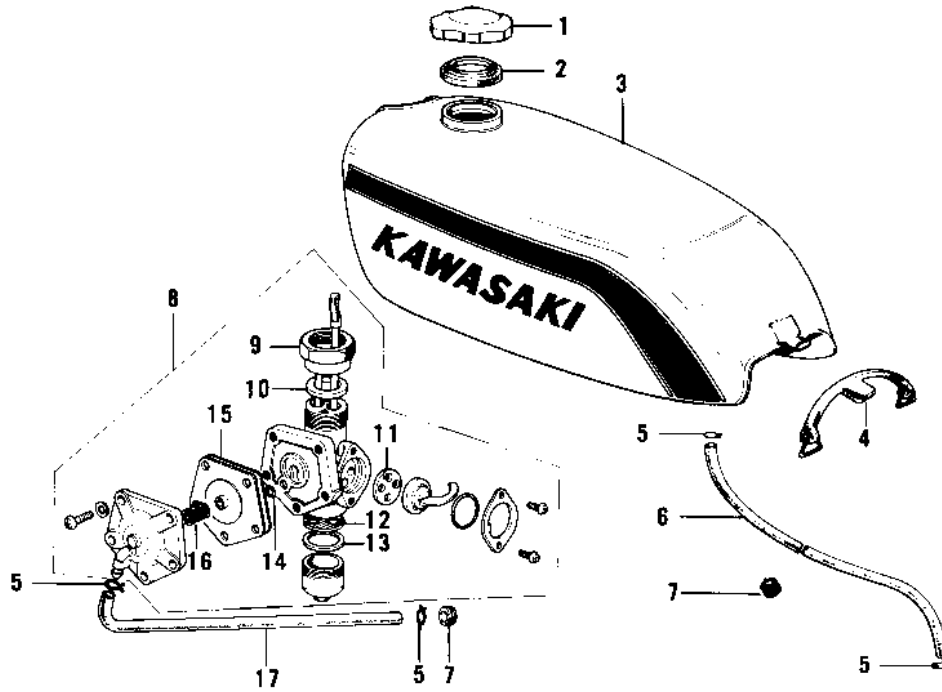

1974 F7-C PARTS DIAGRAM

FUEL TANK ('74-'75 F7-C/F6-D)

1974 F7-C PARTS LIST

FUEL TANK ('74-'75 F7-C/F6-D)

ITEM NAME	PART NUMBER	QUANTITY
CAP,FUEL TANK (Ref # 1)	51048-1013	
GASKET,FUEL TANK CAP (Ref # 2)	51059-011	
TANK-FUEL,C.BLUE (Ref # 3)	51001-079-1S	
TANK-FUEL,M.SILVER (Ref # 3)	51001-079-1W	
TANK-FUEL,C.BROWN (Ref # 3)	51001-079-3C	
TANK-FUEL,C.GREEN (Ref # 3)	51001-079-3B	
BAND,FUEL TANK (Ref # 4)	92072-064	
CLAMP FUEL PIPE (Ref # 5)	92037-010	
PIPE,FUEL (Ref # 6)	92059-093	
GROMMET PIPE (Ref # 7)	92071-038	
COCK ASSY,FUEL (Ref # 8)	51023-048	
COCK ASSY,FUEL (Ref # 8)	51023-048	
FUEL COCK JOINT NUT (Ref # 9)	51035-008	
GASKET-FUEL COCK JONT (Ref # 10)	92065-066	
GASKET-FUEL COCK LEV (Ref # 11)	92065-065	
STRAINER FUEL (Ref # 12)	51038-006	
GASKET FUEL COCK CUP (Ref # 13)	51037-009	
GASKET (Ref # 14)	92065-052	
DIAPHRAGM ASSY (Ref # 15)	51069-002	
SPRING-DIAPHRAGM (Ref # 16)	92081-072	
PIPE (Ref # 17)	92059-065	
DECAL-FUEL TANK (Ref # 18)	56013-051	
DECAL-FUEL TANK (Ref # 18)	56013-051	
DECAL-FUEL TANK (Ref # 18)	56013-051	
DECAL,FL TK STRPE,LH (Ref # 19)	56027-167	
DECAL,FL TK STRPE,LH (Ref # 19)	56027-167	
DECAL,FL TK STRPE,LH (Ref # 19)	56027-167	
DECAL,FL TK STRPE,RH (Ref # 20)	56027-168	
DECAL,FL TK STRPE,RH (Ref # 20)	56027-168	