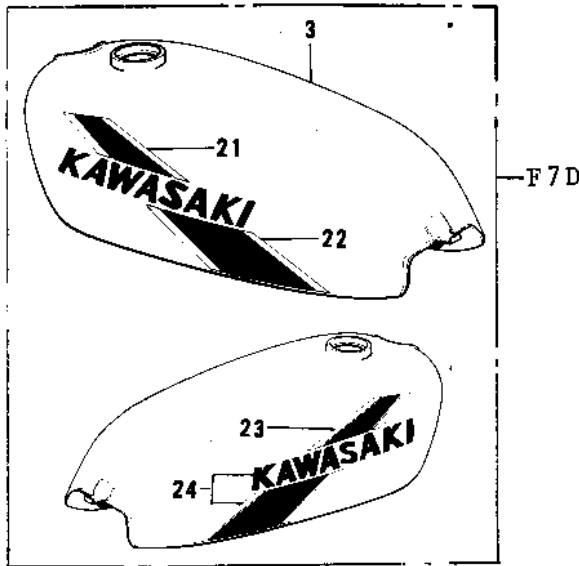

1974 F7-C PARTS DIAGRAM

FUEL TANK ('74-'75 F7-C/F6-D)

1974 F7-C PARTS LIST

FUEL TANK ('74-'75 F7-C/F6-D)

ITEM NAME	PART NUMBER	QUANTITY
CAP,FUEL TANK (Ref # 1)	51048-1013	
GASKET,FUEL TANK CAP (Ref # 2)	51059-011	
TANK-FUEL,C.BLUE (Ref # 3)	51001-079-1S	
TANK-FUEL,M.SILVER (Ref # 3)	51001-079-1W	
TANK-FUEL,C.BROWN (Ref # 3)	51001-079-3C	
TANK-FUEL,C.GREEN (Ref # 3)	51001-079-3B	
BAND,FUEL TANK (Ref # 4)	92072-064	
CLAMP FUEL PIPE (Ref # 5)	92037-010	
PIPE,FUEL (Ref # 6)	92059-093	
GROMMET PIPE (Ref # 7)	92071-038	
COCK ASSY,FUEL (Ref # 8)	51023-048	
COCK ASSY,FUEL (Ref # 8)	51023-048	
FUEL COCK JOINT NUT (Ref # 9)	51035-008	
GASKET-FUEL COCK JONT (Ref # 10)	92065-066	
GASKET-FUEL COCK LEV (Ref # 11)	92065-065	
STRAINER FUEL (Ref # 12)	51038-006	
GASKET FUEL COCK CUP (Ref # 13)	51037-009	
GASKET (Ref # 14)	92065-052	
DIAPHRAGM ASSY (Ref # 15)	51069-002	
SPRING-DIAPHRAGM (Ref # 16)	92081-072	
PIPE (Ref # 17)	92059-065	
DECAL-FUEL TANK (Ref # 18)	56013-051	
DECAL-FUEL TANK (Ref # 18)	56013-051	
DECAL-FUEL TANK (Ref # 18)	56013-051	
DECAL,FL TK STRPE,LH (Ref # 19)	56027-167	
DECAL,FL TK STRPE,LH (Ref # 19)	56027-167	
DECAL,FL TK STRPE,LH (Ref # 19)	56027-167	
DECAL,FL TK STRPE,RH (Ref # 20)	56027-168	
DECAL,FL TK STRPE,RH (Ref # 20)	56027-168	