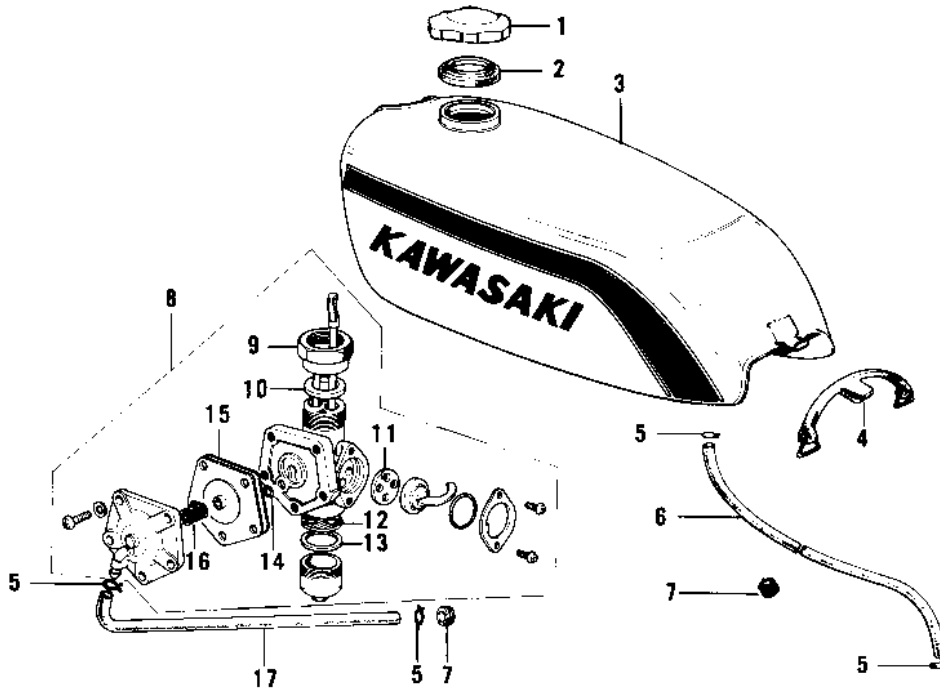

1975 F7-D PARTS DIAGRAM

FUEL TANK ('74-'75 F7-C/F6-D)

1975 F7-D PARTS LIST

FUEL TANK ('74-'75 F7-C/F6-D)

ITEM NAME	PART NUMBER	QUANTITY
CAP,FUEL TANK (Ref # 1)	51048-1013	
GASKET,FUEL TANK CAP (Ref # 2)	51059-011	
TANK-FUEL,C.BLUE (Ref # 3)	51001-079-1S	
TANK-FUEL,M.SILVER (Ref # 3)	51001-079-1W	
TANK-FUEL,C.BROWN (Ref # 3)	51001-079-3C	
TANK-FUEL,C.GREEN (Ref # 3)	51001-079-3B	
BAND,FUEL TANK (Ref # 4)	92072-064	
CLAMP FUEL PIPE (Ref # 5)	92037-010	
PIPE,FUEL (Ref # 6)	92059-093	
GROMMET PIPE (Ref # 7)	92071-038	
COCK ASSY,FUEL (Ref # 8)	51023-048	
COCK ASSY,FUEL (Ref # 8)	51023-048	
FUEL COCK JOINT NUT (Ref # 9)	51035-008	
GASKET-FUEL COCK JONT (Ref # 10)	92065-066	
GASKET-FUEL COCK LEV (Ref # 11)	92065-065	
STRAINER FUEL (Ref # 12)	51038-006	
GASKET FUEL COCK CUP (Ref # 13)	51037-009	
GASKET (Ref # 14)	92065-052	
DIAPHRAGM ASSY (Ref # 15)	51069-002	
SPRING-DIAPHRAGM (Ref # 16)	92081-072	
PIPE (Ref # 17)	92059-065	
DECAL-FUEL TANK (Ref # 18)	56013-051	
DECAL-FUEL TANK (Ref # 18)	56013-051	
DECAL-FUEL TANK (Ref # 18)	56013-051	
DECAL,FL TK STRPE,LH (Ref # 19)	56027-167	
DECAL,FL TK STRPE,LH (Ref # 19)	56027-167	
DECAL,FL TK STRPE,LH (Ref # 19)	56027-167	
DECAL,FL TK STRPE,RH (Ref # 20)	56027-168	
DECAL,FL TK STRPE,RH (Ref # 20)	56027-168	