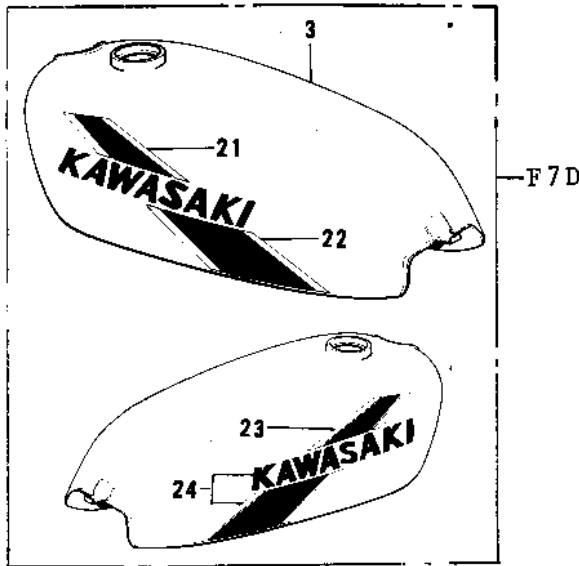

1975 F7-D PARTS DIAGRAM

FUEL TANK ('74-'75 F7-C/F6-D)

1975 F7-D PARTS LIST

FUEL TANK ('74-'75 F7-C/F6-D)

ITEM NAME	PART NUMBER	QUANTITY
CAP,FUEL TANK (Ref # 1)	51048-1013	
GASKET,FUEL TANK CAP (Ref # 2)	51059-011	
TANK-FUEL,C.BLUE (Ref # 3)	51001-079-1S	
TANK-FUEL,M.SILVER (Ref # 3)	51001-079-1W	
TANK-FUEL,C.BROWN (Ref # 3)	51001-079-3C	
TANK-FUEL,C.GREEN (Ref # 3)	51001-079-3B	
BAND,FUEL TANK (Ref # 4)	92072-064	
CLAMP FUEL PIPE (Ref # 5)	92037-010	
PIPE,FUEL (Ref # 6)	92059-093	
GROMMET PIPE (Ref # 7)	92071-038	
COCK ASSY,FUEL (Ref # 8)	51023-048	
COCK ASSY,FUEL (Ref # 8)	51023-048	
FUEL COCK JOINT NUT (Ref # 9)	51035-008	
GASKET-FUEL COCK JONT (Ref # 10)	92065-066	
GASKET-FUEL COCK LEV (Ref # 11)	92065-065	
STRAINER FUEL (Ref # 12)	51038-006	
GASKET FUEL COCK CUP (Ref # 13)	51037-009	
GASKET (Ref # 14)	92065-052	
DIAPHRAGM ASSY (Ref # 15)	51069-002	
SPRING-DIAPHRAGM (Ref # 16)	92081-072	
PIPE (Ref # 17)	92059-065	
DECAL-FUEL TANK (Ref # 18)	56013-051	
DECAL-FUEL TANK (Ref # 18)	56013-051	
DECAL-FUEL TANK (Ref # 18)	56013-051	
DECAL,FL TK STRPE,LH (Ref # 19)	56027-167	
DECAL,FL TK STRPE,LH (Ref # 19)	56027-167	
DECAL,FL TK STRPE,LH (Ref # 19)	56027-167	
DECAL,FL TK STRPE,RH (Ref # 20)	56027-168	
DECAL,FL TK STRPE,RH (Ref # 20)	56027-168	