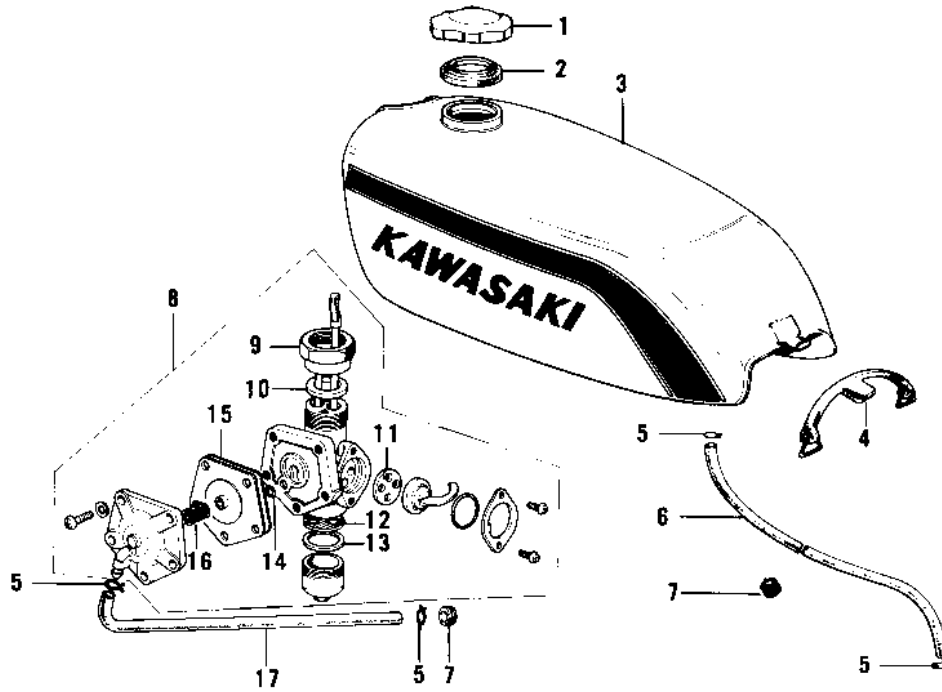

# 1975 F7-D PARTS DIAGRAM

FUEL TANK ('74-'75 F7-C/F6-D)

# 1975 F7-D PARTS LIST

## FUEL TANK ('74-'75 F7-C/F6-D)

ITEM NAME	PART NUMBER	QUANTITY
CAP,FUEL TANK (Ref # 1)	51048-1013	
GASKET,FUEL TANK CAP (Ref # 2)	51059-011	
TANK-FUEL,C.BLUE (Ref # 3)	51001-079-1S	
TANK-FUEL,M.SILVER (Ref # 3)	51001-079-1W	
TANK-FUEL,C.BROWN (Ref # 3)	51001-079-3C	
TANK-FUEL,C.GREEN (Ref # 3)	51001-079-3B	
BAND,FUEL TANK (Ref # 4)	92072-064	
CLAMP FUEL PIPE (Ref # 5)	92037-010	
PIPE,FUEL (Ref # 6)	92059-093	
GROMMET PIPE (Ref # 7)	92071-038	
COCK ASSY,FUEL (Ref # 8)	51023-048	
COCK ASSY,FUEL (Ref # 8)	51023-048	
FUEL COCK JOINT NUT (Ref # 9)	51035-008	
GASKET-FUEL COCK JONT (Ref # 10)	92065-066	
GASKET-FUEL COCK LEV (Ref # 11)	92065-065	
STRAINER FUEL (Ref # 12)	51038-006	
GASKET FUEL COCK CUP (Ref # 13)	51037-009	
GASKET (Ref # 14)	92065-052	
DIAPHRAGM ASSY (Ref # 15)	51069-002	
SPRING-DIAPHRAGM (Ref # 16)	92081-072	
PIPE (Ref # 17)	92059-065	
DECAL-FUEL TANK (Ref # 18)	56013-051	
DECAL-FUEL TANK (Ref # 18)	56013-051	
DECAL-FUEL TANK (Ref # 18)	56013-051	
DECAL,FL TK STRPE,LH (Ref # 19)	56027-167	
DECAL,FL TK STRPE,LH (Ref # 19)	56027-167	
DECAL,FL TK STRPE,LH (Ref # 19)	56027-167	
DECAL,FL TK STRPE,RH (Ref # 20)	56027-168	
DECAL,FL TK STRPE,RH (Ref # 20)	56027-168	