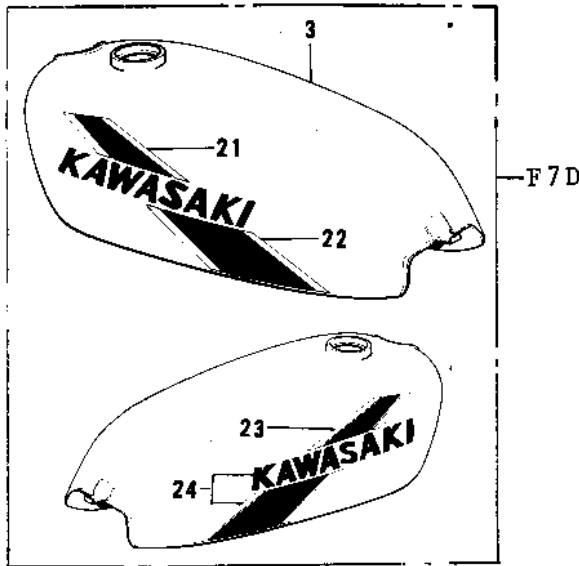

# 1975 F7-D PARTS DIAGRAM

FUEL TANK ('74-'75 F7-C/F6-D)

## FUEL TANK ('74-'75 F7-C/F6-D)

ITEM NAME	PART NUMBER	QUANTITY
CAP,FUEL TANK (Ref # 1)	51048-1013	
GASKET,FUEL TANK CAP (Ref # 2)	51059-011	
TANK-FUEL,C.BLUE (Ref # 3)	51001-079-1S	
TANK-FUEL,M.SILVER (Ref # 3)	51001-079-1W	
TANK-FUEL,C.BROWN (Ref # 3)	51001-079-3C	
TANK-FUEL,C.GREEN (Ref # 3)	51001-079-3B	
BAND,FUEL TANK (Ref # 4)	92072-064	
CLAMP FUEL PIPE (Ref # 5)	92037-010	
PIPE,FUEL (Ref # 6)	92059-093	
GROMMET PIPE (Ref # 7)	92071-038	
COCK ASSY,FUEL (Ref # 8)	51023-048	
COCK ASSY,FUEL (Ref # 8)	51023-048	
FUEL COCK JOINT NUT (Ref # 9)	51035-008	
GASKET-FUEL COCK JONT (Ref # 10)	92065-066	
GASKET-FUEL COCK LEV (Ref # 11)	92065-065	
STRAINER FUEL (Ref # 12)	51038-006	
GASKET FUEL COCK CUP (Ref # 13)	51037-009	
GASKET (Ref # 14)	92065-052	
DIAPHRAGM ASSY (Ref # 15)	51069-002	
SPRING-DIAPHRAGM (Ref # 16)	92081-072	
PIPE (Ref # 17)	92059-065	
DECAL-FUEL TANK (Ref # 18)	56013-051	
DECAL-FUEL TANK (Ref # 18)	56013-051	
DECAL-FUEL TANK (Ref # 18)	56013-051	
DECAL,FL TK STRPE,LH (Ref # 19)	56027-167	
DECAL,FL TK STRPE,LH (Ref # 19)	56027-167	
DECAL,FL TK STRPE,LH (Ref # 19)	56027-167	
DECAL,FL TK STRPE,RH (Ref # 20)	56027-168	
DECAL,FL TK STRPE,RH (Ref # 20)	56027-168	