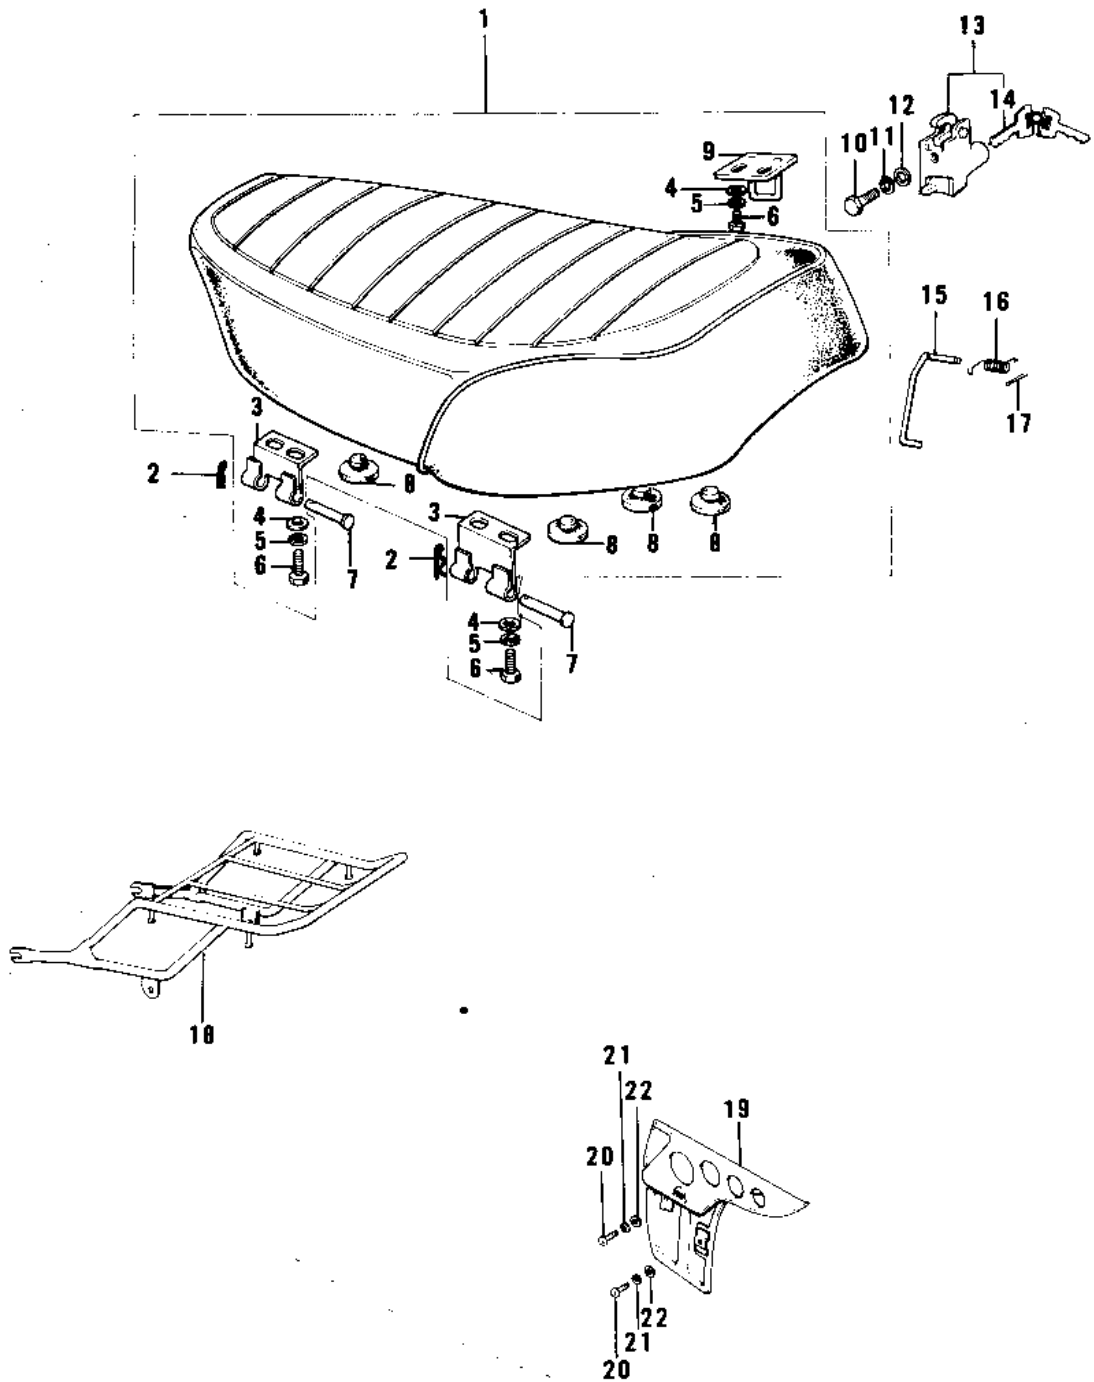

1972 F7-A PARTS DIAGRAM

SEAT/CHAIN COVER ('74-'75 F7-C/F6-D)

1972 F7-A PARTS LIST

SEAT/CHAIN COVER ('74-'75 F7-C/F6-D)

ITEM NAME	PART NUMBER	QUANTITY
SEAT ASSY, DUAL (Ref # 1)	53002-054	
COTTER PIN (Ref # 2)	92041-003	
HINGE (Ref # 3)	53009-015	
WASHER PLAIN 6MM (Ref # 4)	411B0600	
WASHER SPRING 6MM (Ref # 5)	461F0600	
BOLT-UPSET 6X14 (Ref # 6)	112B0614	
PIN (Ref # 7)	53011-002	
DAMPER RUBB DUAL SEAT (Ref # 8)	92075-023	
HOOK, SEAT (Ref # 9)	53008-021	
BOLT-UPSET,6X12 (Ref # 10)	112G0612	
WASHER SPRING 6MM (Ref # 11)	461F0600	
WASHER PLAIN 6MM (Ref # 12)	411B0600	
LOCK ASSY,SEAT (Ref # 13)	53045-014	
KEY SET,#401 (Ref # 14)	27008-063-01	
KEY SET,#402 (Ref # 14)	27008-063-02	
KEY SET,#403 (Ref # 14)	27008-063-03	
KEY SET,#404 (Ref # 14)	27008-063-04	
KEY SET,#405 (Ref # 14)	27008-063-05	
KEY SET,#406 (Ref # 14)	27008-063-06	
KEY SET,#407 (Ref # 14)	27008-063-07	
KEY SET,#408 (Ref # 14)	27008-063-08	
KEY SET,#409 (Ref # 14)	27008-063-09	
KEY SET,#410 (Ref # 14)	27008-063-10	
KEY SET,#411 (Ref # 14)	27008-063-11	
KEY SET,#412 (Ref # 14)	27008-063-12	
KEY SET,#413 (Ref # 14)	27008-063-13	
KEY SET,#414 (Ref # 14)	27008-063-14	
KEY SET,#415 (Ref # 14)	27008-063-15	
KEY SET,#416 (Ref # 14)	27008-063-16	