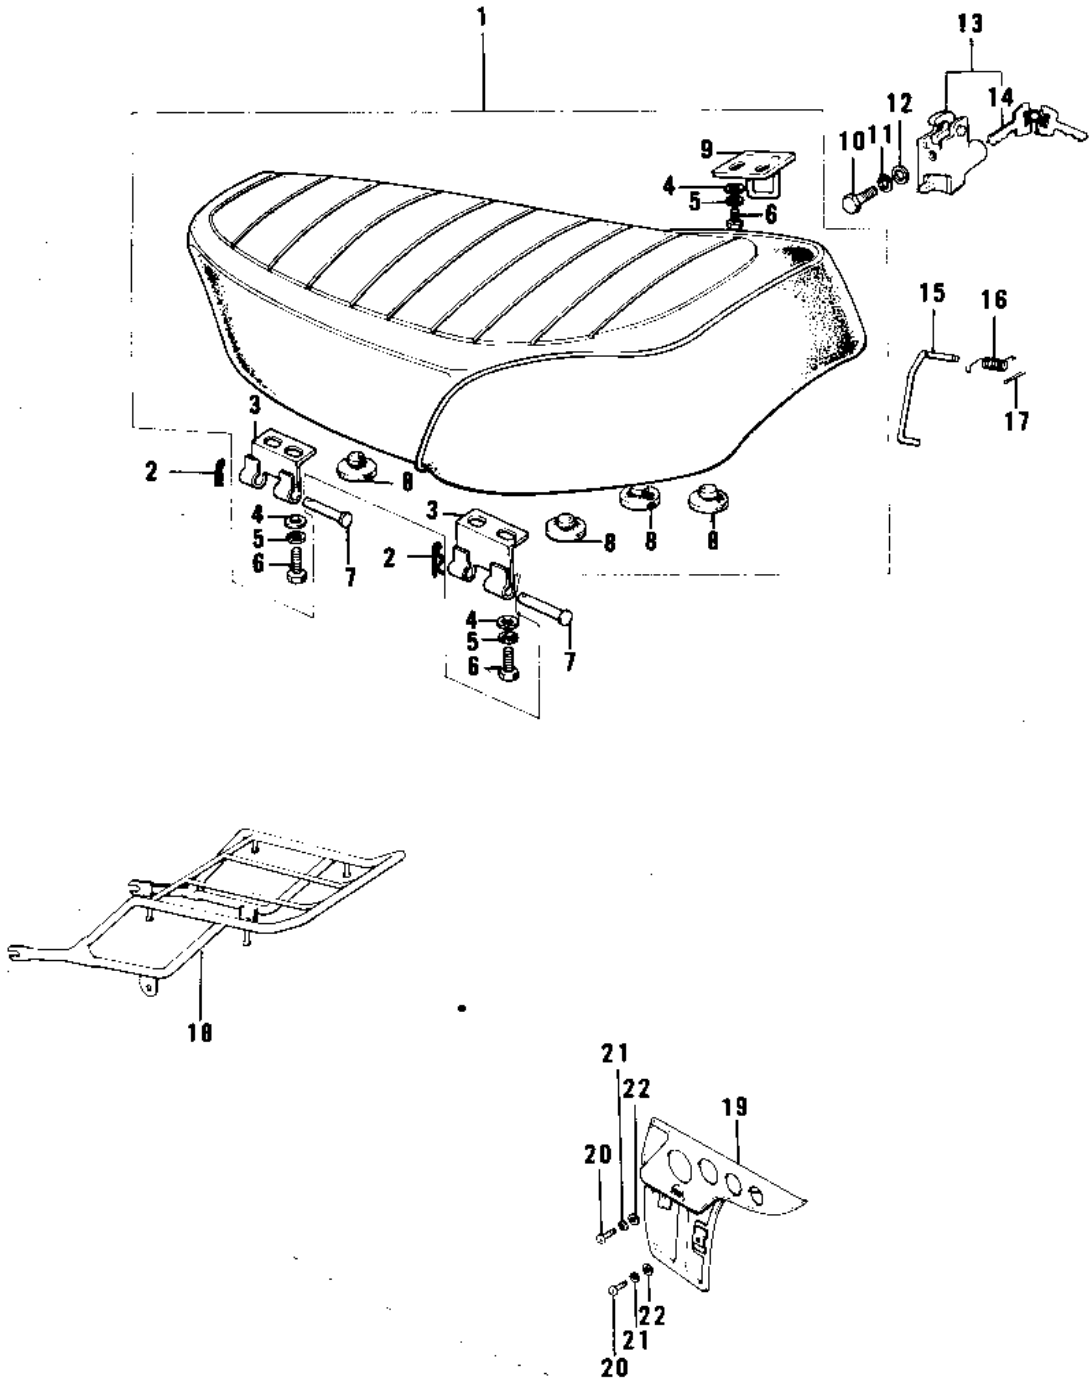

1974 F7-C PARTS DIAGRAM

SEAT/CHAIN COVER ('74-'75 F7-C/F6-D)

1974 F7-C PARTS LIST

SEAT/CHAIN COVER ('74-'75 F7-C/F6-D)

ITEM NAME	PART NUMBER	QUANTITY
SEAT ASSY, DUAL (Ref # 1)	53002-054	
COTTER PIN (Ref # 2)	92041-003	
HINGE (Ref # 3)	53009-015	
WASHER PLAIN 6MM (Ref # 4)	411B0600	
WASHER SPRING 6MM (Ref # 5)	461F0600	
BOLT-UPSET 6X14 (Ref # 6)	112B0614	
PIN (Ref # 7)	53011-002	
DAMPER RUBB DUAL SEAT (Ref # 8)	92075-023	
HOOK, SEAT (Ref # 9)	53008-021	
BOLT-UPSET,6X12 (Ref # 10)	112G0612	
WASHER SPRING 6MM (Ref # 11)	461F0600	
WASHER PLAIN 6MM (Ref # 12)	411B0600	
LOCK ASSY,SEAT (Ref # 13)	53045-014	
KEY SET,#401 (Ref # 14)	27008-063-01	
KEY SET,#402 (Ref # 14)	27008-063-02	
KEY SET,#403 (Ref # 14)	27008-063-03	
KEY SET,#404 (Ref # 14)	27008-063-04	
KEY SET,#405 (Ref # 14)	27008-063-05	
KEY SET,#406 (Ref # 14)	27008-063-06	
KEY SET,#407 (Ref # 14)	27008-063-07	
KEY SET,#408 (Ref # 14)	27008-063-08	
KEY SET,#409 (Ref # 14)	27008-063-09	
KEY SET,#410 (Ref # 14)	27008-063-10	
KEY SET,#411 (Ref # 14)	27008-063-11	
KEY SET,#412 (Ref # 14)	27008-063-12	
KEY SET,#413 (Ref # 14)	27008-063-13	
KEY SET,#414 (Ref # 14)	27008-063-14	
KEY SET,#415 (Ref # 14)	27008-063-15	
KEY SET,#416 (Ref # 14)	27008-063-16	