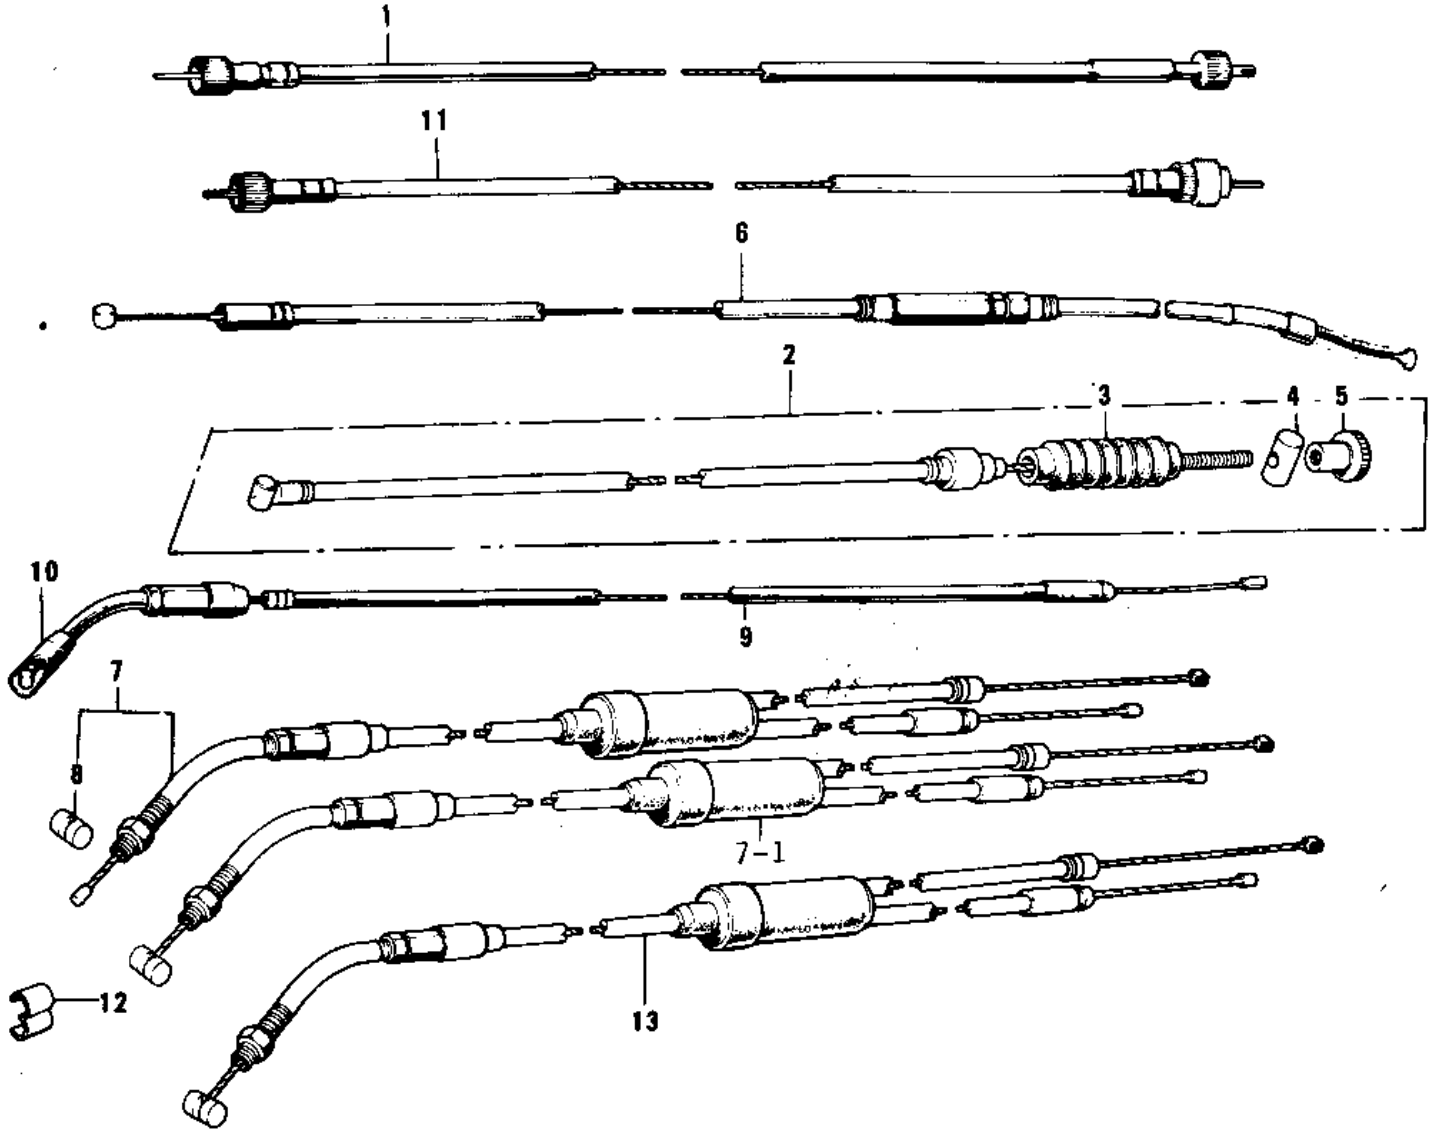

1971 F7 PARTS DIAGRAM

CABLES (74-'75 F7-C/F6-D)

1971 F7 PARTS LIST

CABLES ('74-'75 F7-C/F6-D)

ITEM NAME	PART NUMBER	QUANTITY
CABLE,SPEEDOMETER (Ref # 1)	54001-032	1
CABLE-FRONT BRAKE (Ref # 2)	54005-057	1
DUST COVER-BRKE CABLE (Ref # 3)	54009-008	1
JOINT-BRAKE ROD (Ref # 4)	92043-082	1
NUT-BRAKE ROD ADJUST (Ref # 5)	92015-052	1
CABLE-CLUTCH (Ref # 6)	54011-038	1
CABLE-CONTROL (Ref # 7, 8)	54012-082	1
CABLE,CONTROL (Ref # 7-1)	54012-096	1
PIECE,THROTTLE CABLE (Ref # 8)	54013-001	1
CABLE,STARTER (Ref # 9)	54017-060	1
DUST SHIELD-CABLE (Ref # 10)	54009-004	1
CABLE-TACHOMETER (Ref # 11)	54018-009	1
CLAMP-CABLE (Ref # 12)	92037-069	2
CABLE,CONTROL (Ref # 13)	54012-096	1