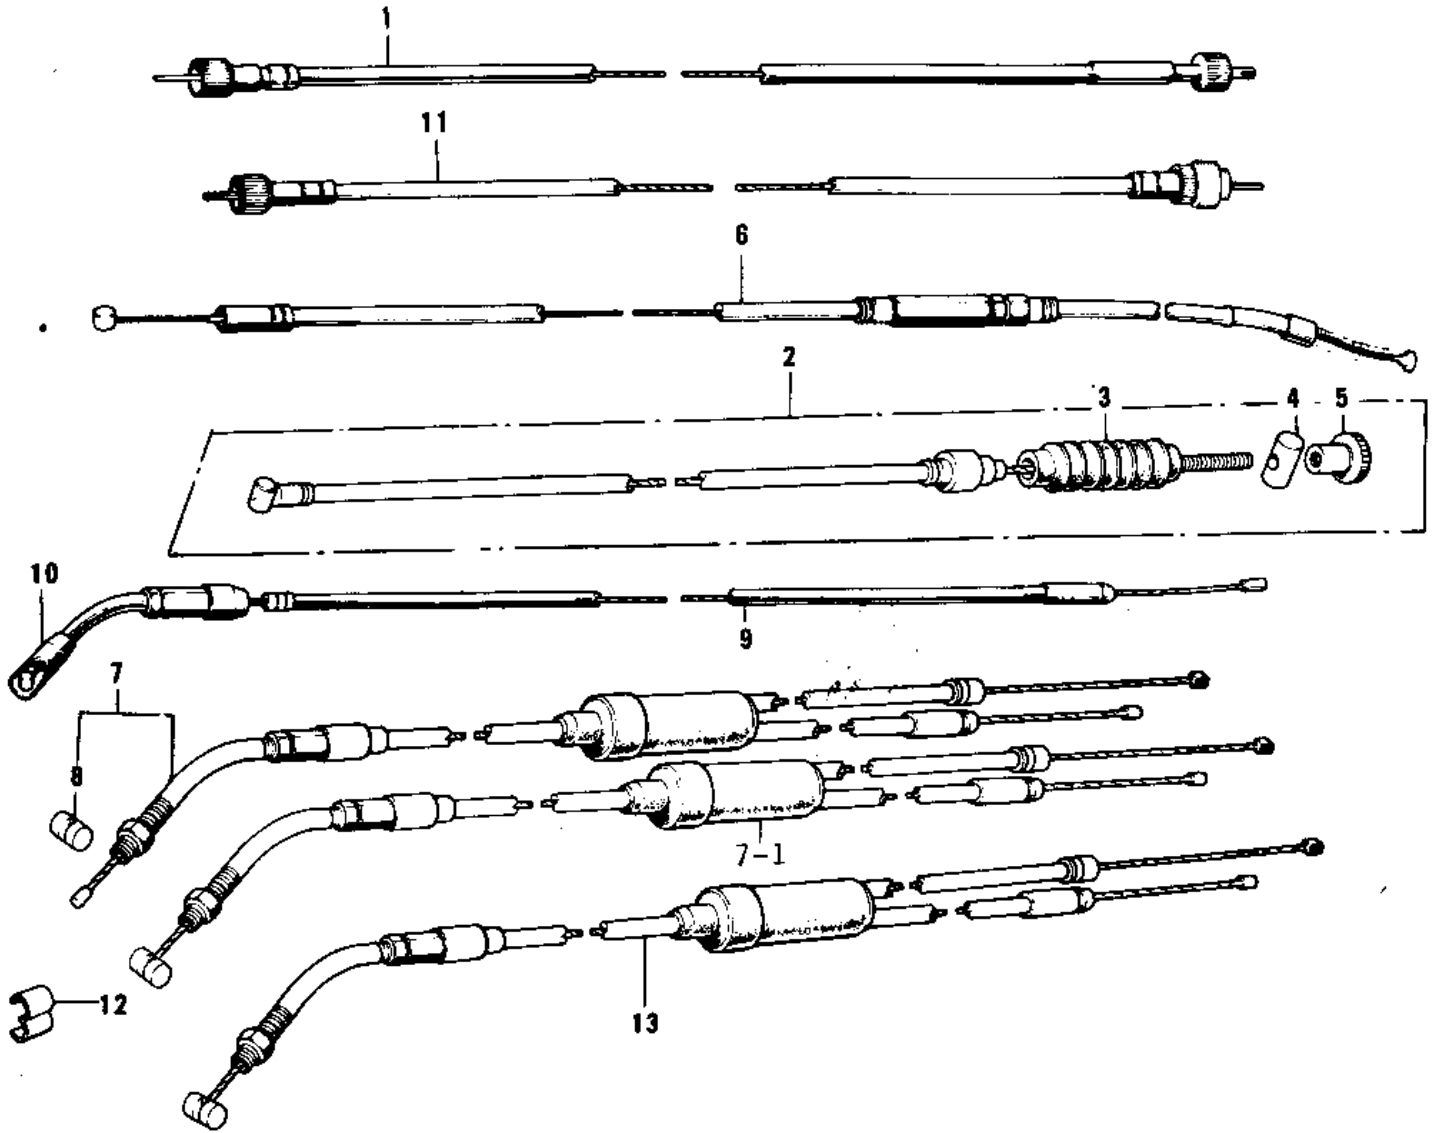

1971 F7 PARTS DIAGRAM

CABLES (74-'75 F7-C/F6-D)

1971 F7 PARTS LIST

CABLES ('74-'75 F7-C/F6-D)

ITEM NAME	PART NUMBER	QUANTITY
CABLE,SPEEDOMETER (Ref # 1)	54001-032	1
CABLE-FRONT BRAKE (Ref # 2)	54005-057	1
DUST COVER-BRKE CABLE (Ref # 3)	54009-008	1
JOINT-BRAKE ROD (Ref # 4)	92043-082	1
NUT-BRAKE ROD ADJUST (Ref # 5)	92015-052	1
CABLE-CLUTCH (Ref # 6)	54011-038	1
CABLE-CONTROL (Ref # 7, 8)	54012-082	1
CABLE,CONTROL (Ref # 7-1)	54012-096	1
PIECE,THROTTLE CABLE (Ref # 8)	54013-001	1
CABLE,STARTER (Ref # 9)	54017-060	1
DUST SHIELD-CABLE (Ref # 10)	54009-004	1
CABLE-TACHOMETER (Ref # 11)	54018-009	1
CLAMP-CABLE (Ref # 12)	92037-069	2
CABLE,CONTROL (Ref # 13)	54012-096	1