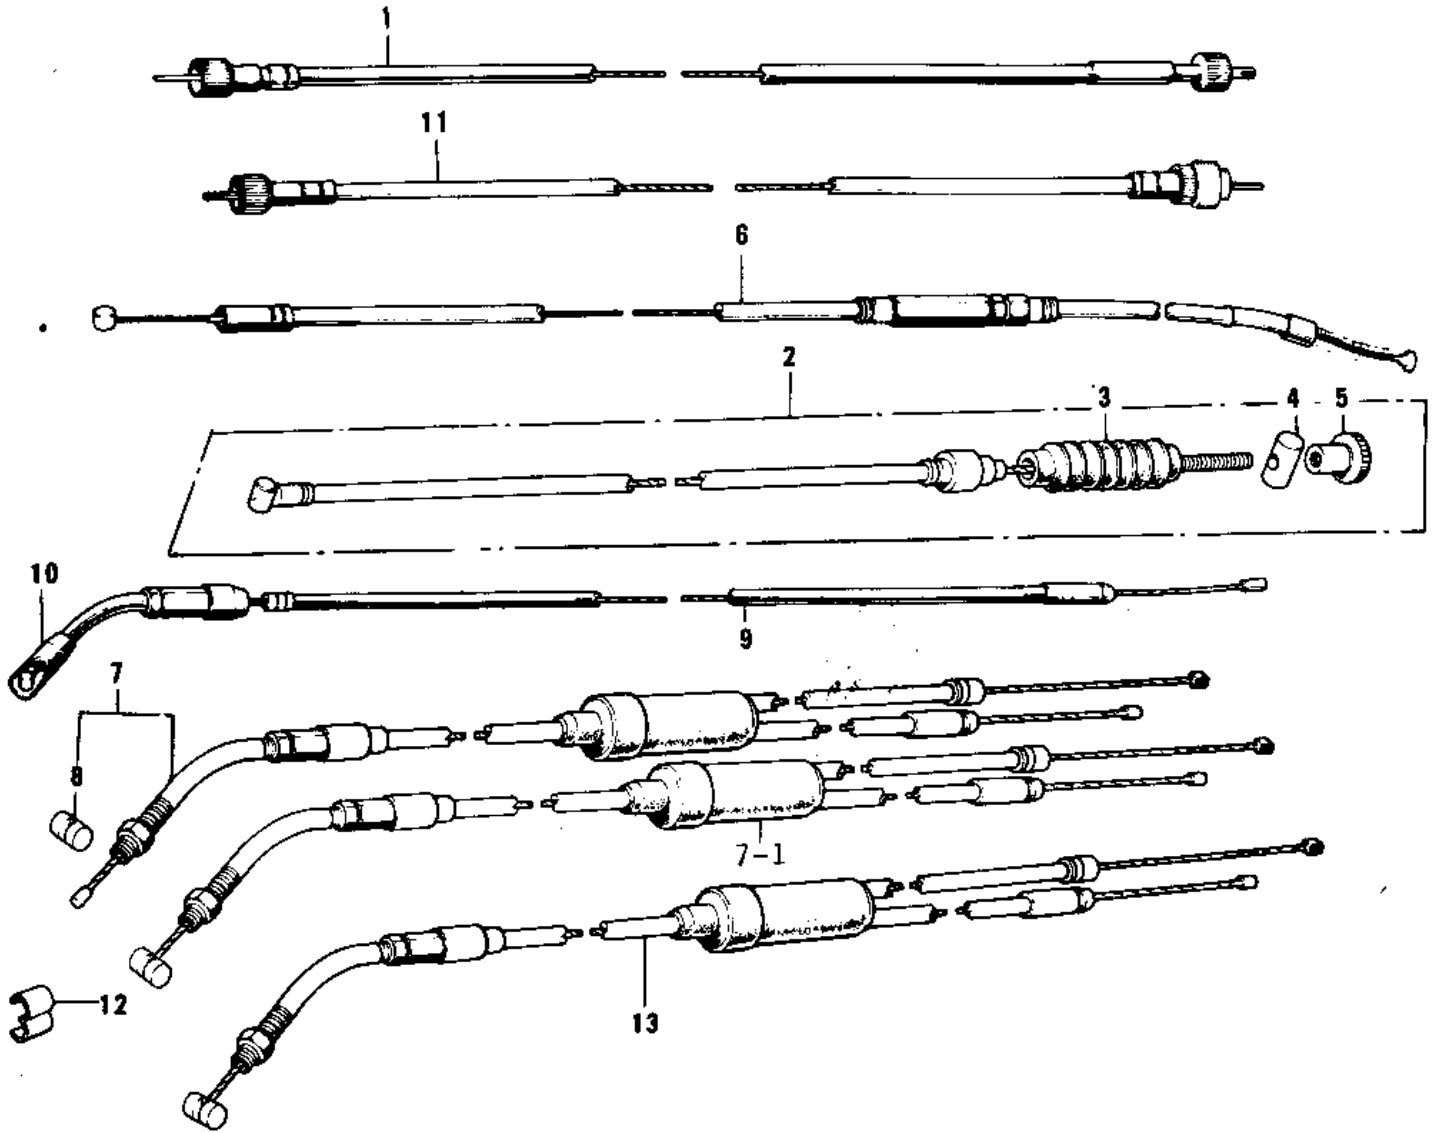

1972 F7-A PARTS DIAGRAM

CABLES (74-'75 F7-C/F6-D)

1972 F7-A PARTS LIST

CABLES ('74-'75 F7-C/F6-D)

ITEM NAME	PART NUMBER	QUANTITY
CABLE,SPEEDOMETER (Ref # 1)	54001-032	
CABLE-FRONT BRAKE (Ref # 2)	54005-057	
DUST COVER-BRKE CABLE (Ref # 3)	54009-008	
JOINT-BRAKE ROD (Ref # 4)	92043-082	
NUT-BRAKE ROD ADJUST (Ref # 5)	92015-052	
CABLE-CLUTCH (Ref # 6)	54011-038	
CABLE-CONTROL (Ref # 7, 8)	54012-082	
CABLE,CONTROL (Ref # 7-1)	54012-096	
PIECE,THROTTLE CABLE (Ref # 8)	54013-001	
CABLE,STARTER (Ref # 9)	54017-060	
DUST SHIELD-CABLE (Ref # 10)	54009-004	
CABLE-TACHOMETER (Ref # 11)	54018-009	
CLAMP-CABLE (Ref # 12)	92037-069	
CABLE,CONTROL (Ref # 13)	54012-096	