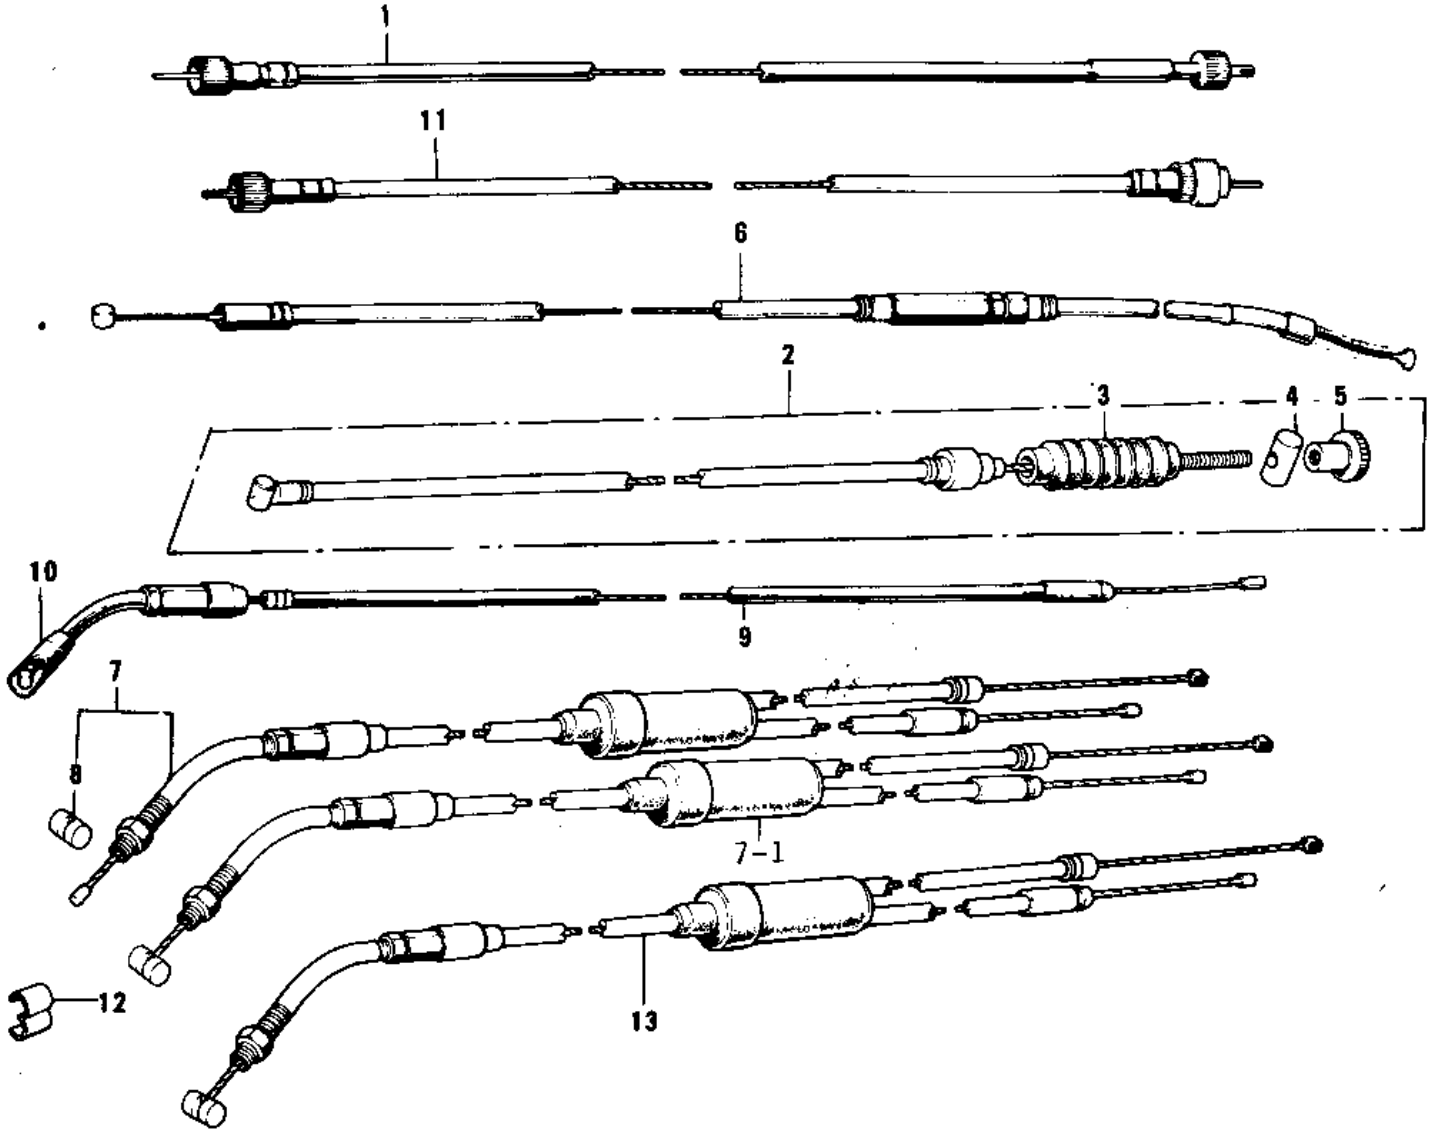

1972 F7-A PARTS DIAGRAM

CABLES (74-'75 F7-C/F6-D)

1972 F7-A PARTS LIST

CABLES ('74-'75 F7-C/F6-D)

ITEM NAME	PART NUMBER	QUANTITY
CABLE,SPEEDOMETER (Ref # 1)	54001-032	
CABLE-FRONT BRAKE (Ref # 2)	54005-057	
DUST COVER-BRKE CABLE (Ref # 3)	54009-008	
JOINT-BRAKE ROD (Ref # 4)	92043-082	
NUT-BRAKE ROD ADJUST (Ref # 5)	92015-052	
CABLE-CLUTCH (Ref # 6)	54011-038	
CABLE-CONTROL (Ref # 7, 8)	54012-082	
CABLE,CONTROL (Ref # 7-1)	54012-096	
PIECE,THROTTLE CABLE (Ref # 8)	54013-001	
CABLE,STARTER (Ref # 9)	54017-060	
DUST SHIELD-CABLE (Ref # 10)	54009-004	
CABLE-TACHOMETER (Ref # 11)	54018-009	
CLAMP-CABLE (Ref # 12)	92037-069	
CABLE,CONTROL (Ref # 13)	54012-096	