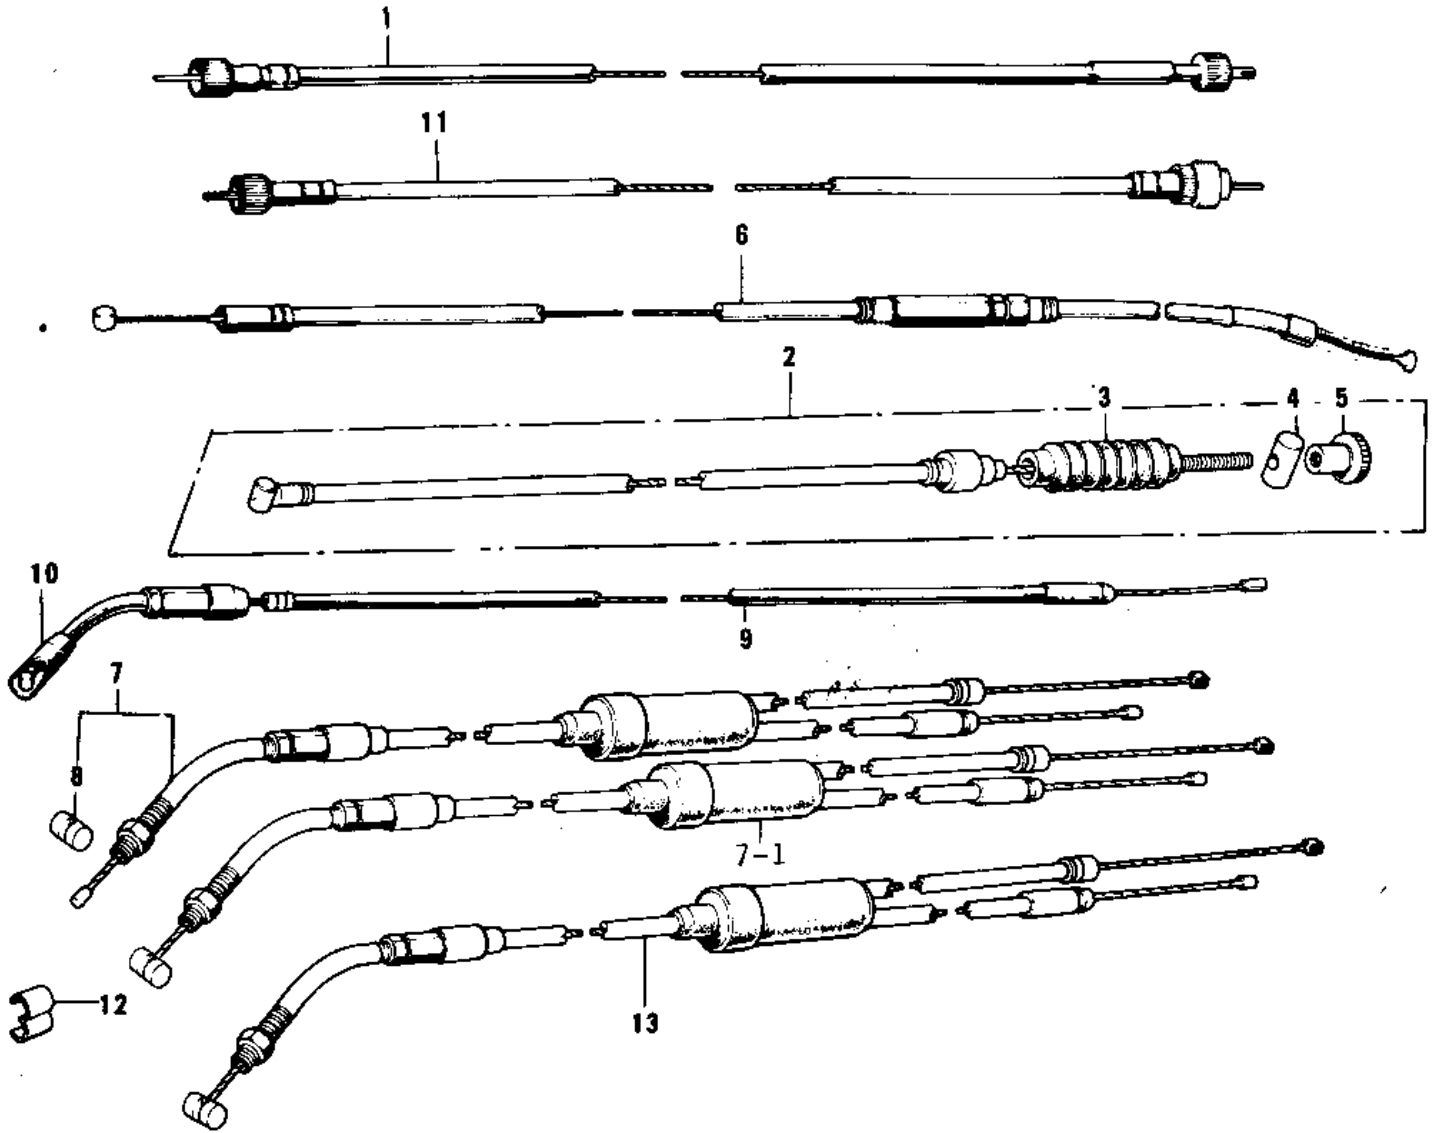

1974 F7-C PARTS DIAGRAM

CABLES (74-'75 F7-C/F6-D)

1974 F7-C PARTS LIST

CABLES ('74-'75 F7-C/F6-D)

ITEM NAME	PART NUMBER	QUANTITY
CABLE,SPEEDOMETER (Ref # 1)	54001-032	
CABLE-FRONT BRAKE (Ref # 2)	54005-057	
DUST COVER-BRKE CABLE (Ref # 3)	54009-008	
JOINT-BRAKE ROD (Ref # 4)	92043-082	
NUT-BRAKE ROD ADJUST (Ref # 5)	92015-052	
CABLE-CLUTCH (Ref # 6)	54011-038	
CABLE-CONTROL (Ref # 7, 8)	54012-082	
CABLE,CONTROL (Ref # 7-1)	54012-096	
PIECE,THROTTLE CABLE (Ref # 8)	54013-001	
CABLE,STARTER (Ref # 9)	54017-060	
DUST SHIELD-CABLE (Ref # 10)	54009-004	
CABLE-TACHOMETER (Ref # 11)	54018-009	
CLAMP-CABLE (Ref # 12)	92037-069	
CABLE,CONTROL (Ref # 13)	54012-096	