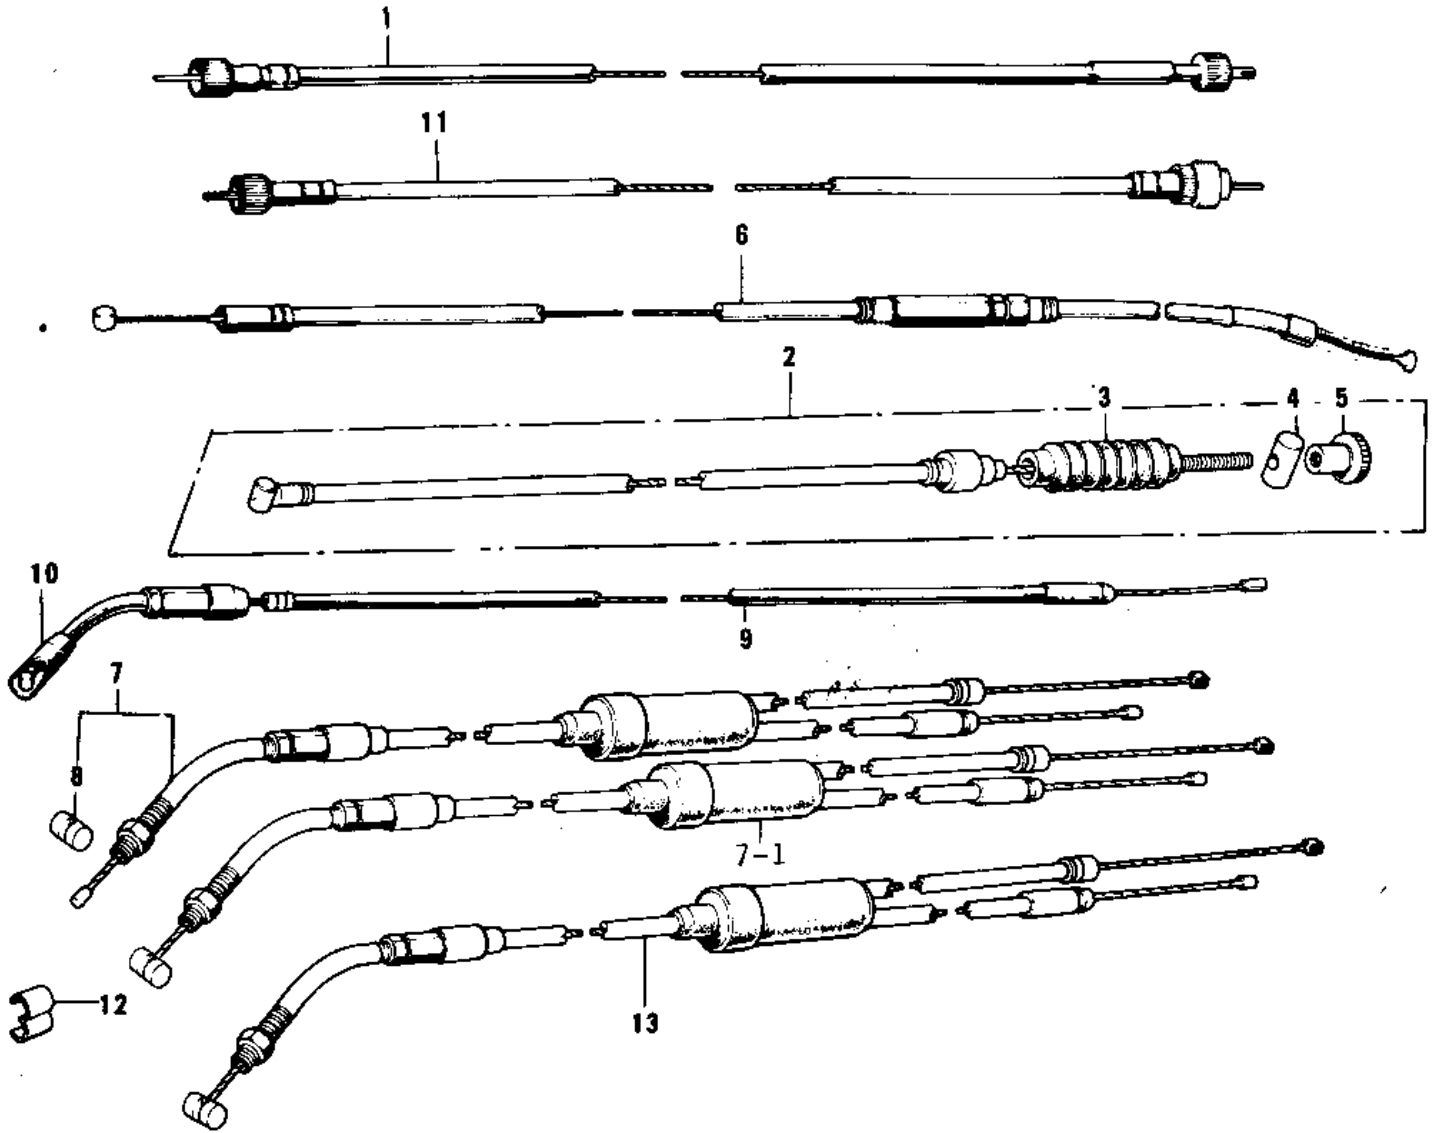

1975 F7-D PARTS DIAGRAM

CABLES (74-'75 F7-C/F6-D)

1975 F7-D PARTS LIST

CABLES ('74-'75 F7-C/F6-D)

ITEM NAME	PART NUMBER	QUANTITY
CABLE,SPEEDOMETER (Ref # 1)	54001-032	
CABLE-FRONT BRAKE (Ref # 2)	54005-057	
DUST COVER-BRKE CABLE (Ref # 3)	54009-008	
JOINT-BRAKE ROD (Ref # 4)	92043-082	
NUT-BRAKE ROD ADJUST (Ref # 5)	92015-052	
CABLE-CLUTCH (Ref # 6)	54011-038	
CABLE-CONTROL (Ref # 7, 8)	54012-082	
CABLE,CONTROL (Ref # 7-1)	54012-096	
PIECE,THROTTLE CABLE (Ref # 8)	54013-001	
CABLE,STARTER (Ref # 9)	54017-060	
DUST SHIELD-CABLE (Ref # 10)	54009-004	
CABLE-TACHOMETER (Ref # 11)	54018-009	
CLAMP-CABLE (Ref # 12)	92037-069	
CABLE,CONTROL (Ref # 13)	54012-096	