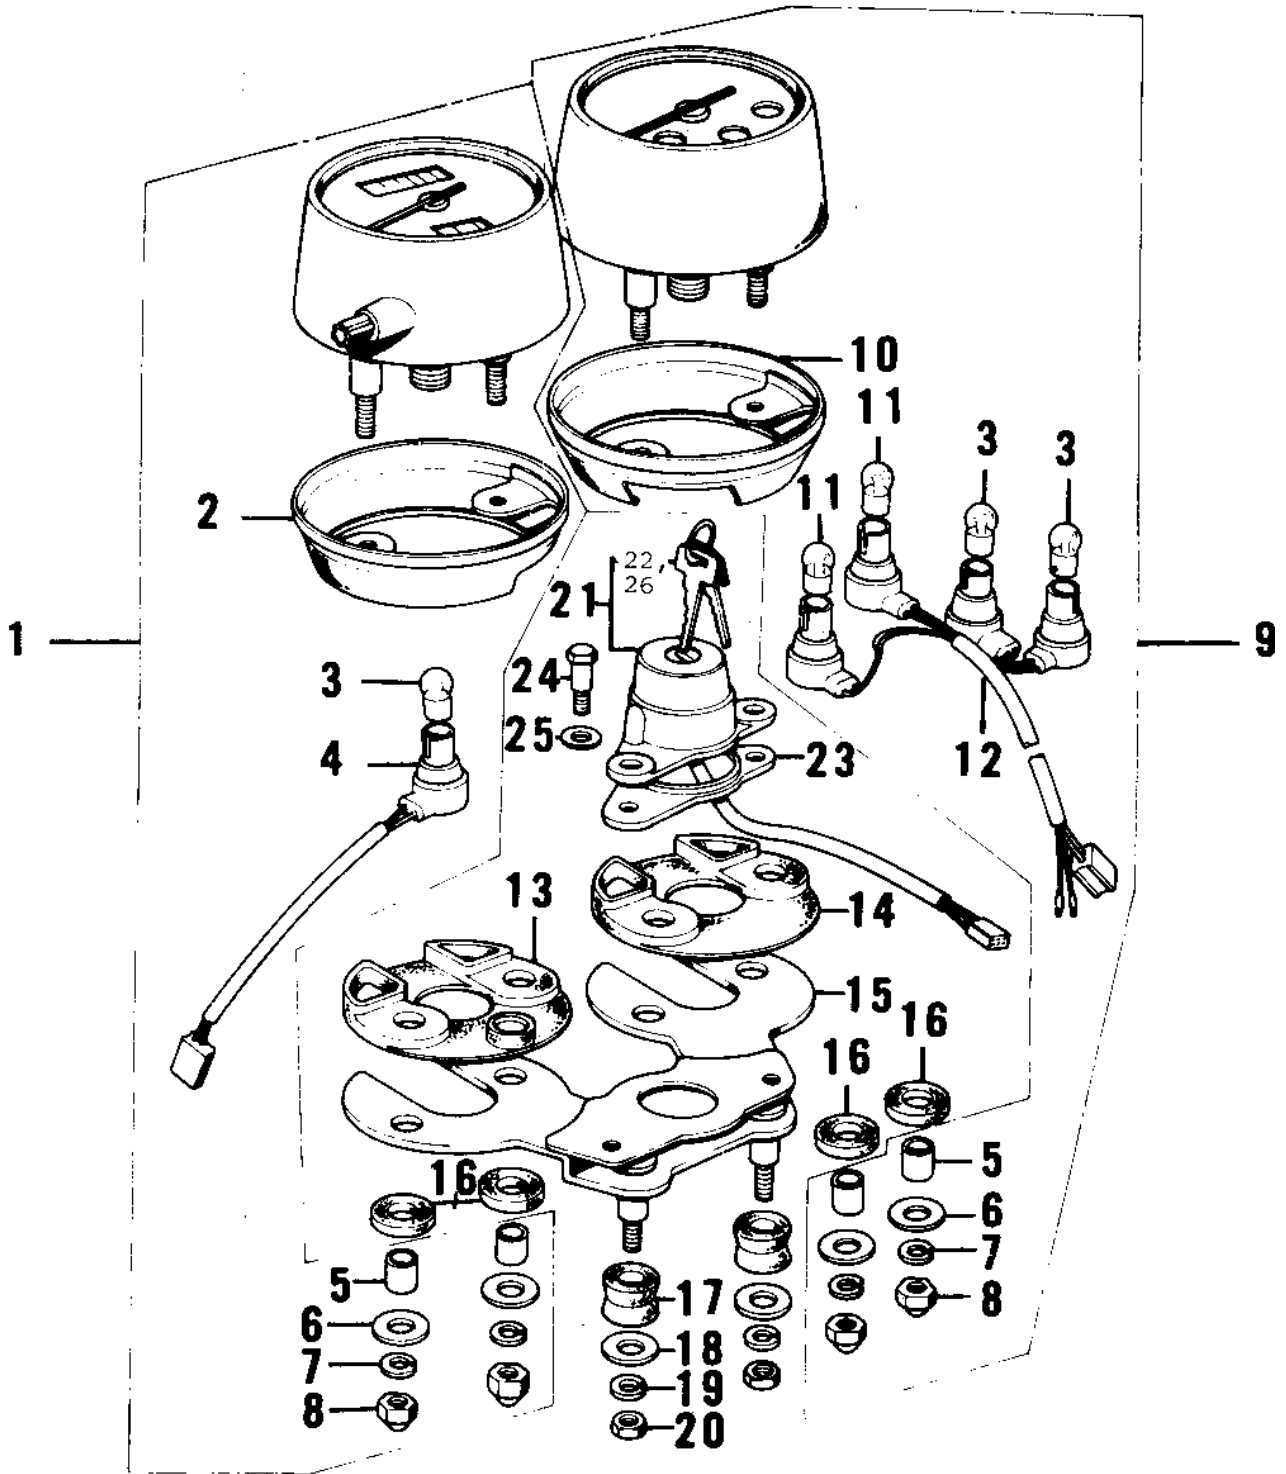

1971 F7 PARTS DIAGRAM

METERS/IGNITION SWITCH

1971 F7 PARTS LIST

METERS/IGNITION SWITCH

ITEM NAME	PART NUMBER	QUANTITY
SPEEDOMETER ASSY,MPH (Ref # 1)	25005-096	1
COVER-SPEEDOMETER (Ref # 2)	25012-017	1
SOCKET,SPEEDOMETER (Ref # 4)	25010-015	1
COLLAR,METER FITTING (Ref # 5)	25021-004	4
WASHER PL 5.2X18X1.2 (Ref # 6)	92022-285	4
WASHER SPRING 5MM (Ref # 7)	461F0500	4
NUT-CAP,5MM (Ref # 8)	322N0500	4
TACHOMETER ASSY (Ref # 9)	25016-022	1
COVER,TACHOMETER (Ref # 10)	25012-018	1
BULB 6V 1.5W (Ref # 11)	92069-024	2
SOCKET,TACHOMETER (Ref # 12)	25011-039	1
SHOCK DAMPER,METER (Ref # 13)	25019-018	1
DAMPER RUBBER,METER (Ref # 14)	25019-020	1
BRACKET,METER (Ref # 15)	25008-032	1
DAMPER RUBBER,METER (Ref # 16)	25019-019	2
DAMPER RUBB SPEEDMETR (Ref # 17)	92075-024	2
WASHER 6.5X20X1.6T (Ref # 18)	92022-125	2
WASHER SPRING 6MM (Ref # 19)	461F0600	2
NUT 6MM (Ref # 20)	311B0600	2
SWITCH ASSY,IGNITION (Ref # 21)	27005-068	1
KEY SET,#411 (Ref # 22)	27008-063-11	1
KEY SET,#412 (Ref # 22)	27008-063-12	1
KEY SET,#413 (Ref # 22)	27008-063-13	1
KEY SET,#414 (Ref # 22)	27008-063-14	1
KEY SET,#415 (Ref # 22)	27008-063-15	1
KEY SET,#416 (Ref # 22)	27008-063-16	1
KEY SET,#417 (Ref # 22)	27008-063-17	1
KEY SET,#418 (Ref # 22)	27008-063-18	1
KEY SET,#419 (Ref # 22)	27008-063-19	1

1971 F7 PARTS LIST

METERS/IGNITION SWITCH

ITEM NAME	PART NUMBER	QUANTITY
KEY SET,#420 (Ref # 22)	27008-063-20	1
DAMPER RUBBER (Ref # 23)	92075-077	1
BOLT-HEX HEAD,6MM (Ref # 24)	92007-026	2
WASHER PLAIN 8MM (Ref # 25)	410B0800	2
KEY,BLANK (Ref # 26)	27008-1024	1
KEY,BLANK (Ref # 26)	27008-1025	1