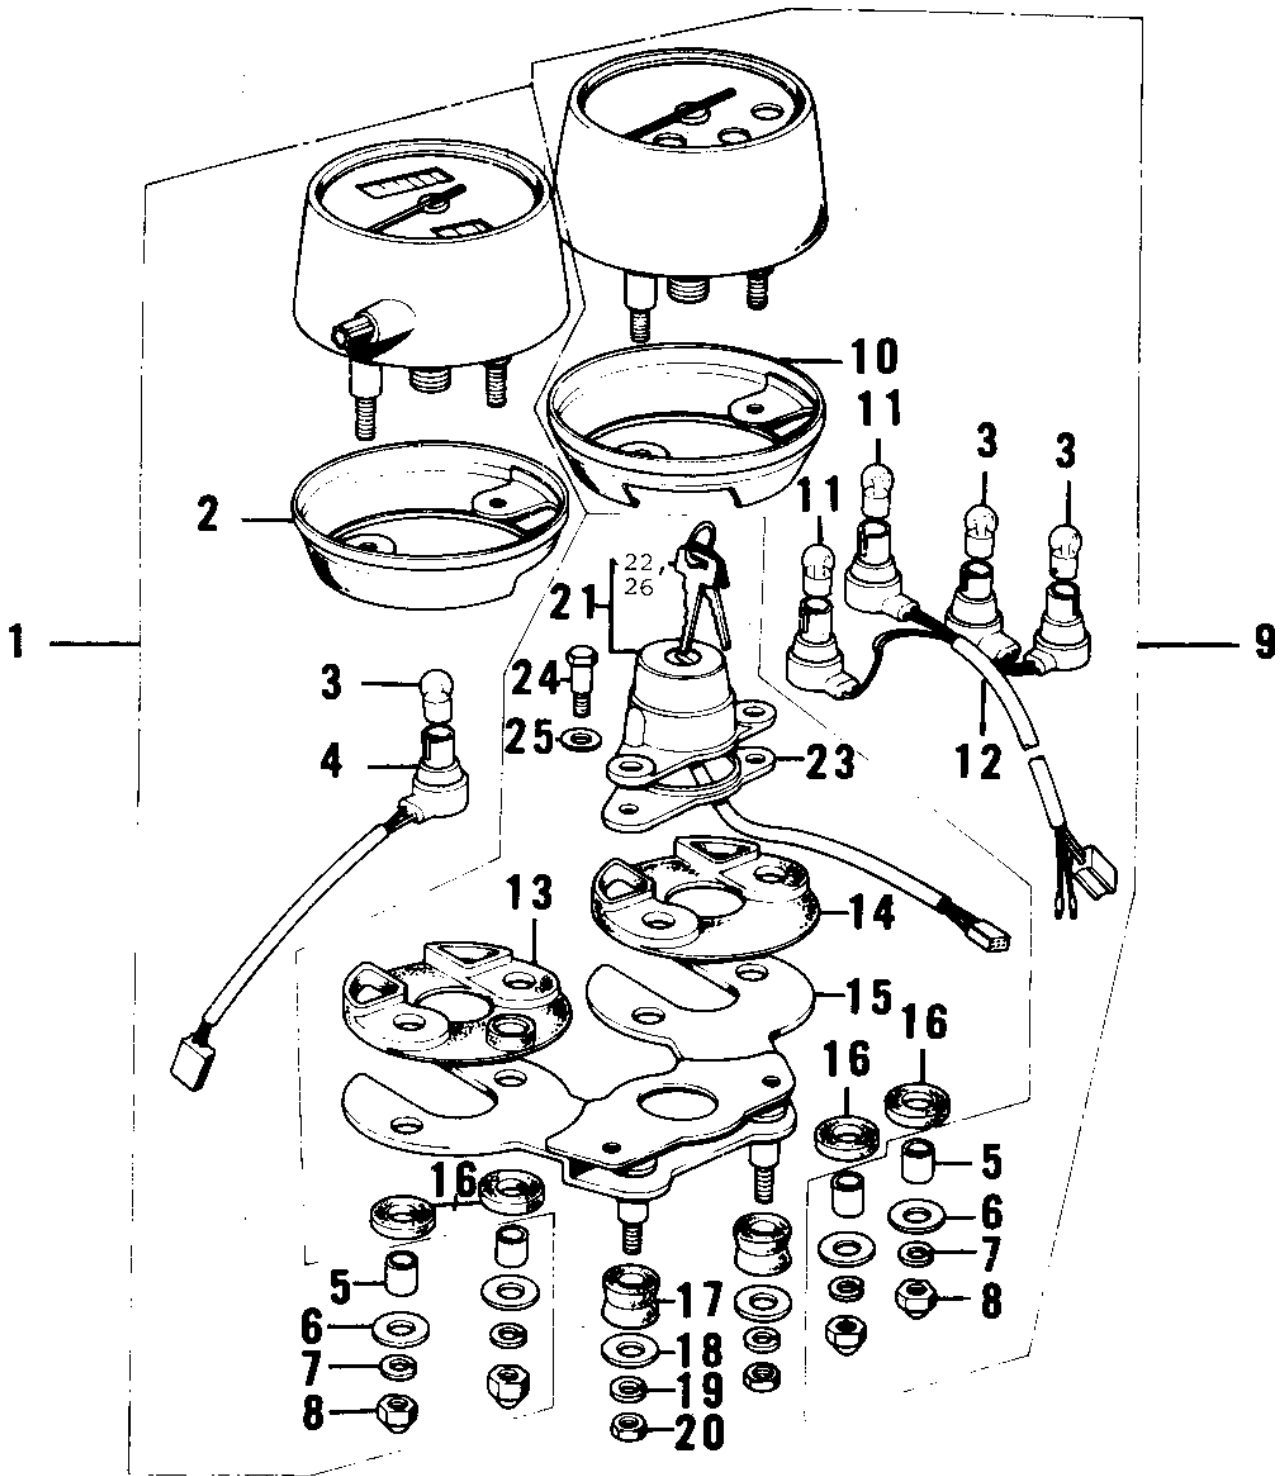

1972 F7-A PARTS DIAGRAM

METERS/IGNITION SWITCH

1972 F7-A PARTS LIST

METERS/IGNITION SWITCH

ITEM NAME	PART NUMBER	QUANTITY
SPEEDOMETER ASSY,MPH (Ref # 1)	25005-096	
COVER-SPEEDOMETER (Ref # 2)	25012-017	
SOCKET,SPEEDOMETER (Ref # 4)	25010-015	
COLLAR,METER FITTING (Ref # 5)	25021-004	
WASHER PL 5.2X18X1.2 (Ref # 6)	92022-285	
WASHER SPRING 5MM (Ref # 7)	461F0500	
NUT-CAP,5MM (Ref # 8)	322N0500	
TACHOMETER ASSY (Ref # 9)	25016-022	
COVER,TACHOMETER (Ref # 10)	25012-018	
BULB 6V 1.5W (Ref # 11)	92069-024	
SOCKET,TACHOMETER (Ref # 12)	25011-039	
SHOCK DAMPER,METER (Ref # 13)	25019-018	
DAMPER RUBBER,METER (Ref # 14)	25019-020	
BRACKET,METER (Ref # 15)	25008-032	
DAMPER RUBBER,METER (Ref # 16)	25019-019	
DAMPER RUBB SPEEDMETR (Ref # 17)	92075-024	
WASHER 6.5X20X1.6T (Ref # 18)	92022-125	
WASHER SPRING 6MM (Ref # 19)	461F0600	
NUT 6MM (Ref # 20)	311B0600	
SWITCH ASSY,IGNITION (Ref # 21)	27005-068	
KEY SET,#411 (Ref # 22)	27008-063-11	
KEY SET,#412 (Ref # 22)	27008-063-12	
KEY SET,#413 (Ref # 22)	27008-063-13	
KEY SET,#414 (Ref # 22)	27008-063-14	
KEY SET,#415 (Ref # 22)	27008-063-15	
KEY SET,#416 (Ref # 22)	27008-063-16	
KEY SET,#417 (Ref # 22)	27008-063-17	
KEY SET,#418 (Ref # 22)	27008-063-18	
KEY SET,#419 (Ref # 22)	27008-063-19	

1972 F7-A PARTS LIST

METERS/IGNITION SWITCH

ITEM NAME	PART NUMBER	QUANTITY
KEY SET,#420 (Ref # 22)	27008-063-20	
DAMPER RUBBER (Ref # 23)	92075-077	
BOLT-HEX HEAD,6MM (Ref # 24)	92007-026	
WASHER PLAIN 8MM (Ref # 25)	410B0800	
KEY,BLANK (Ref # 26)	27008-1024	
KEY,BLANK (Ref # 26)	27008-1025	