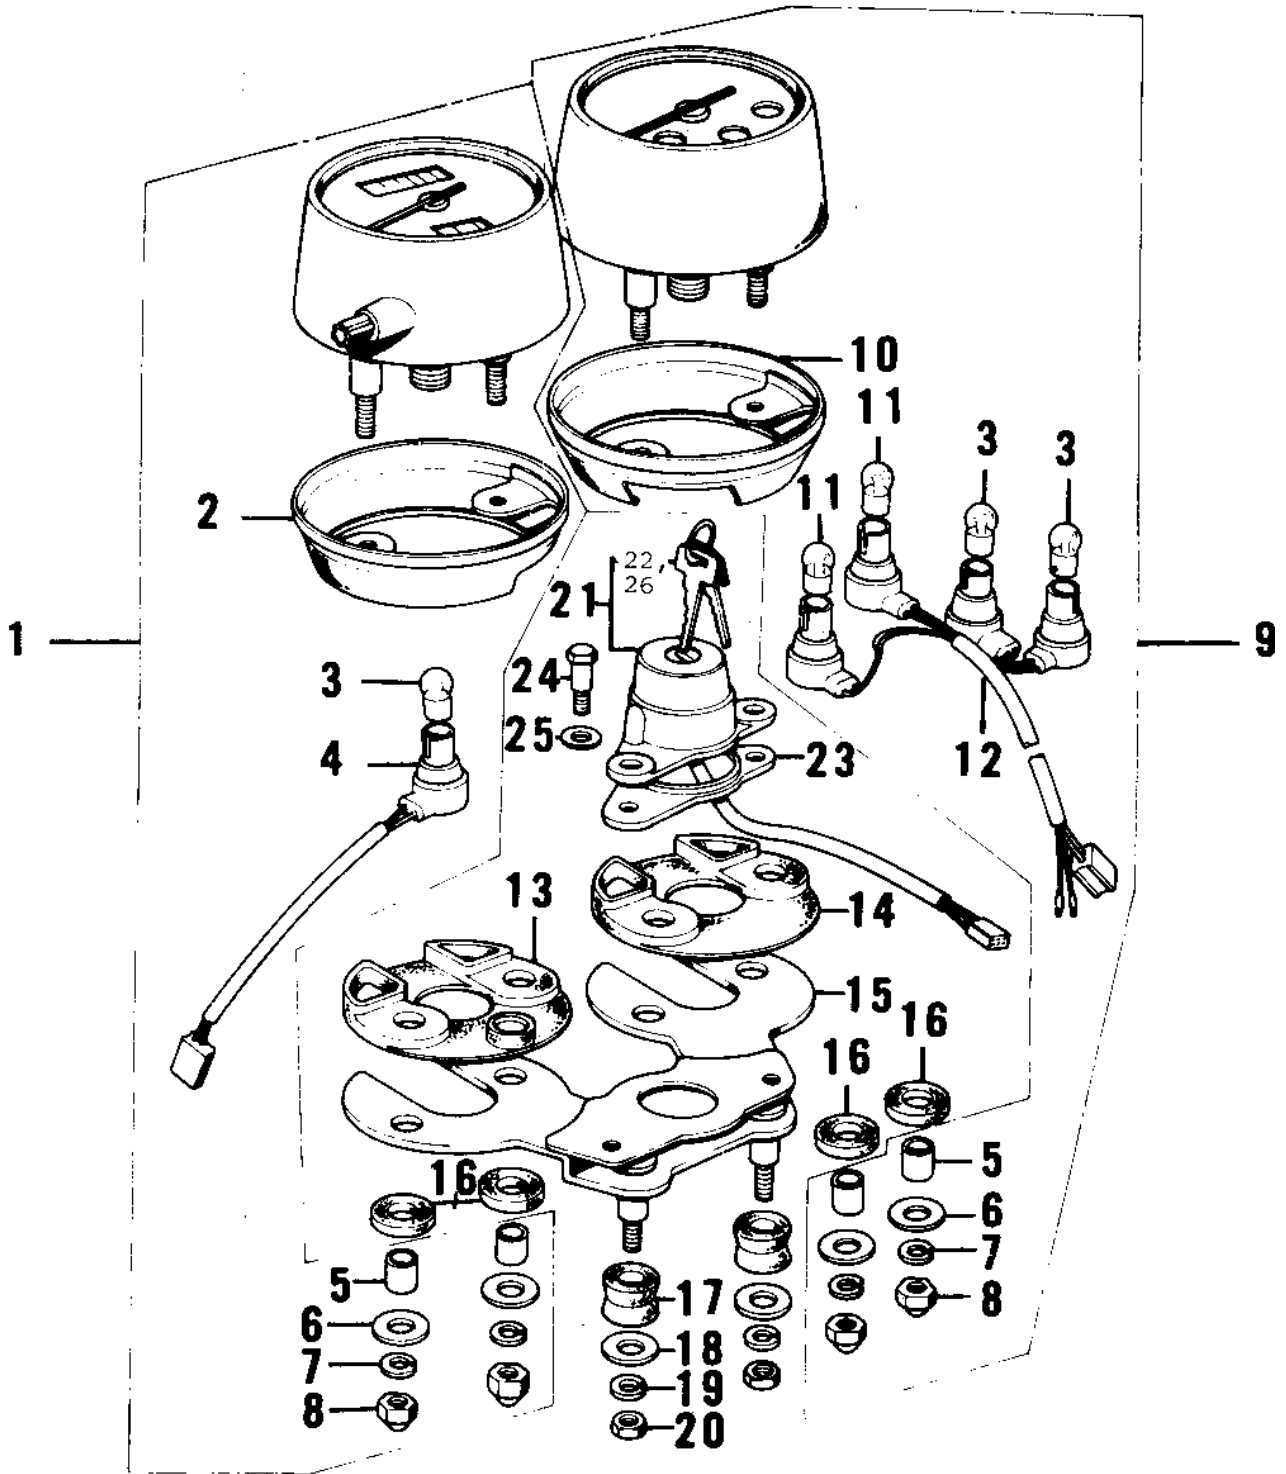

1972 F7-A PARTS DIAGRAM

METERS/IGNITION SWITCH

1972 F7-A PARTS LIST

METERS/IGNITION SWITCH

ITEM NAME	PART NUMBER	QUANTITY
SPEEDOMETER ASSY,MPH (Ref # 1)	25005-096	
COVER-SPEEDOMETER (Ref # 2)	25012-017	
SOCKET,SPEEDOMETER (Ref # 4)	25010-015	
COLLAR,METER FITTING (Ref # 5)	25021-004	
WASHER PL 5.2X18X1.2 (Ref # 6)	92022-285	
WASHER SPRING 5MM (Ref # 7)	461F0500	
NUT-CAP,5MM (Ref # 8)	322N0500	
TACHOMETER ASSY (Ref # 9)	25016-022	
COVER,TACHOMETER (Ref # 10)	25012-018	
BULB 6V 1.5W (Ref # 11)	92069-024	
SOCKET,TACHOMETER (Ref # 12)	25011-039	
SHOCK DAMPER,METER (Ref # 13)	25019-018	
DAMPER RUBBER,METER (Ref # 14)	25019-020	
BRACKET,METER (Ref # 15)	25008-032	
DAMPER RUBBER,METER (Ref # 16)	25019-019	
DAMPER RUBB SPEEDMETR (Ref # 17)	92075-024	
WASHER 6.5X20X1.6T (Ref # 18)	92022-125	
WASHER SPRING 6MM (Ref # 19)	461F0600	
NUT 6MM (Ref # 20)	311B0600	
SWITCH ASSY,IGNITION (Ref # 21)	27005-068	
KEY SET,#411 (Ref # 22)	27008-063-11	
KEY SET,#412 (Ref # 22)	27008-063-12	
KEY SET,#413 (Ref # 22)	27008-063-13	
KEY SET,#414 (Ref # 22)	27008-063-14	
KEY SET,#415 (Ref # 22)	27008-063-15	
KEY SET,#416 (Ref # 22)	27008-063-16	
KEY SET,#417 (Ref # 22)	27008-063-17	
KEY SET,#418 (Ref # 22)	27008-063-18	
KEY SET,#419 (Ref # 22)	27008-063-19	

1972 F7-A PARTS LIST

METERS/IGNITION SWITCH

ITEM NAME	PART NUMBER	QUANTITY
KEY SET,#420 (Ref # 22)	27008-063-20	
DAMPER RUBBER (Ref # 23)	92075-077	
BOLT-HEX HEAD,6MM (Ref # 24)	92007-026	
WASHER PLAIN 8MM (Ref # 25)	410B0800	
KEY,BLANK (Ref # 26)	27008-1024	
KEY,BLANK (Ref # 26)	27008-1025	