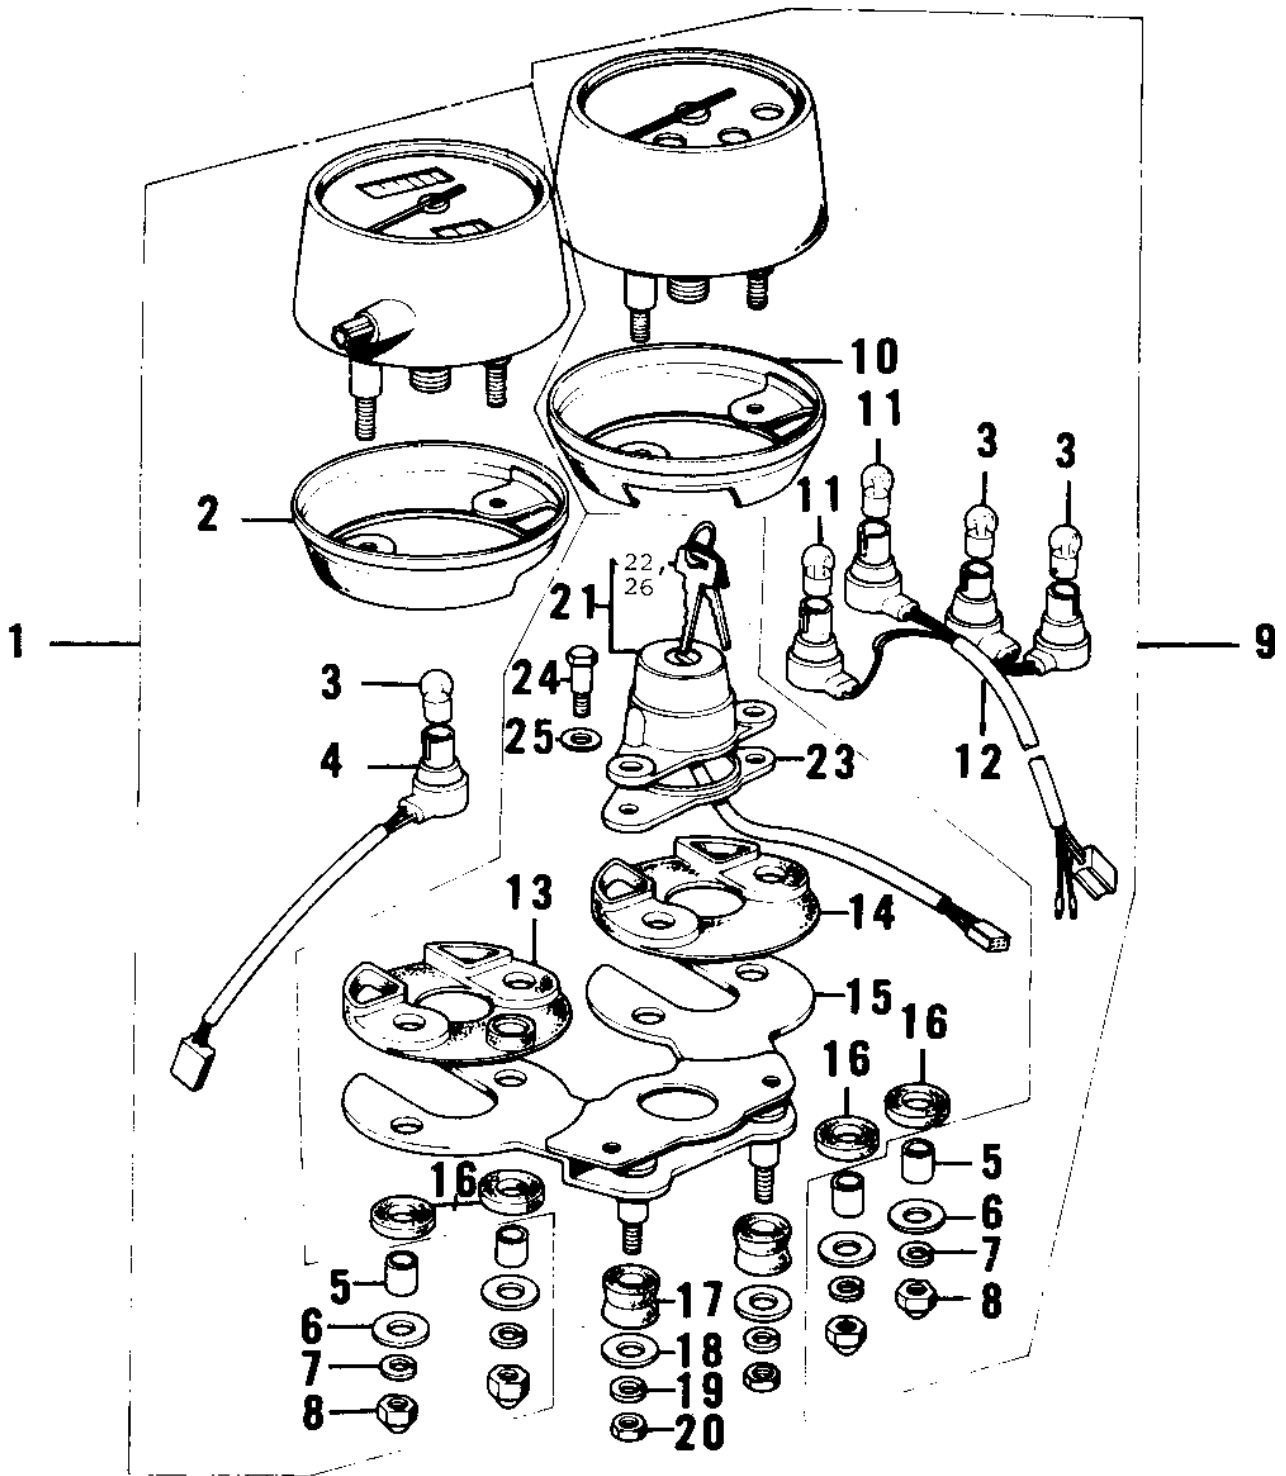

1973 F7-B PARTS DIAGRAM

METERS/IGNITION SWITCH

1973 F7-B PARTS LIST

METERS/IGNITION SWITCH

ITEM NAME	PART NUMBER	QUANTITY
SPEEDOMETER ASSY,MPH (Ref # 1)	25005-096	
COVER-SPEEDOMETER (Ref # 2)	25012-017	
SOCKET,SPEEDOMETER (Ref # 4)	25010-015	
COLLAR,METER FITTING (Ref # 5)	25021-004	
WASHER PL 5.2X18X1.2 (Ref # 6)	92022-285	
WASHER SPRING 5MM (Ref # 7)	461F0500	
NUT-CAP,5MM (Ref # 8)	322N0500	
TACHOMETER ASSY (Ref # 9)	25016-022	
COVER,TACHOMETER (Ref # 10)	25012-018	
BULB 6V 1.5W (Ref # 11)	92069-024	
SOCKET,TACHOMETER (Ref # 12)	25011-039	
SHOCK DAMPER,METER (Ref # 13)	25019-018	
DAMPER RUBBER,METER (Ref # 14)	25019-020	
BRACKET,METER (Ref # 15)	25008-032	
DAMPER RUBBER,METER (Ref # 16)	25019-019	
DAMPER RUBB SPEEDMETR (Ref # 17)	92075-024	
WASHER 6.5X20X1.6T (Ref # 18)	92022-125	
WASHER SPRING 6MM (Ref # 19)	461F0600	
NUT 6MM (Ref # 20)	311B0600	
SWITCH ASSY,IGNITION (Ref # 21)	27005-068	
KEY SET,#411 (Ref # 22)	27008-063-11	
KEY SET,#412 (Ref # 22)	27008-063-12	
KEY SET,#413 (Ref # 22)	27008-063-13	
KEY SET,#414 (Ref # 22)	27008-063-14	
KEY SET,#415 (Ref # 22)	27008-063-15	
KEY SET,#416 (Ref # 22)	27008-063-16	
KEY SET,#417 (Ref # 22)	27008-063-17	
KEY SET,#418 (Ref # 22)	27008-063-18	
KEY SET,#419 (Ref # 22)	27008-063-19	

1973 F7-B PARTS LIST

METERS/IGNITION SWITCH

ITEM NAME	PART NUMBER	QUANTITY
KEY SET,#420 (Ref # 22)	27008-063-20	
DAMPER RUBBER (Ref # 23)	92075-077	
BOLT-HEX HEAD,6MM (Ref # 24)	92007-026	
WASHER PLAIN 8MM (Ref # 25)	410B0800	
KEY,BLANK (Ref # 26)	27008-1024	
KEY,BLANK (Ref # 26)	27008-1025	