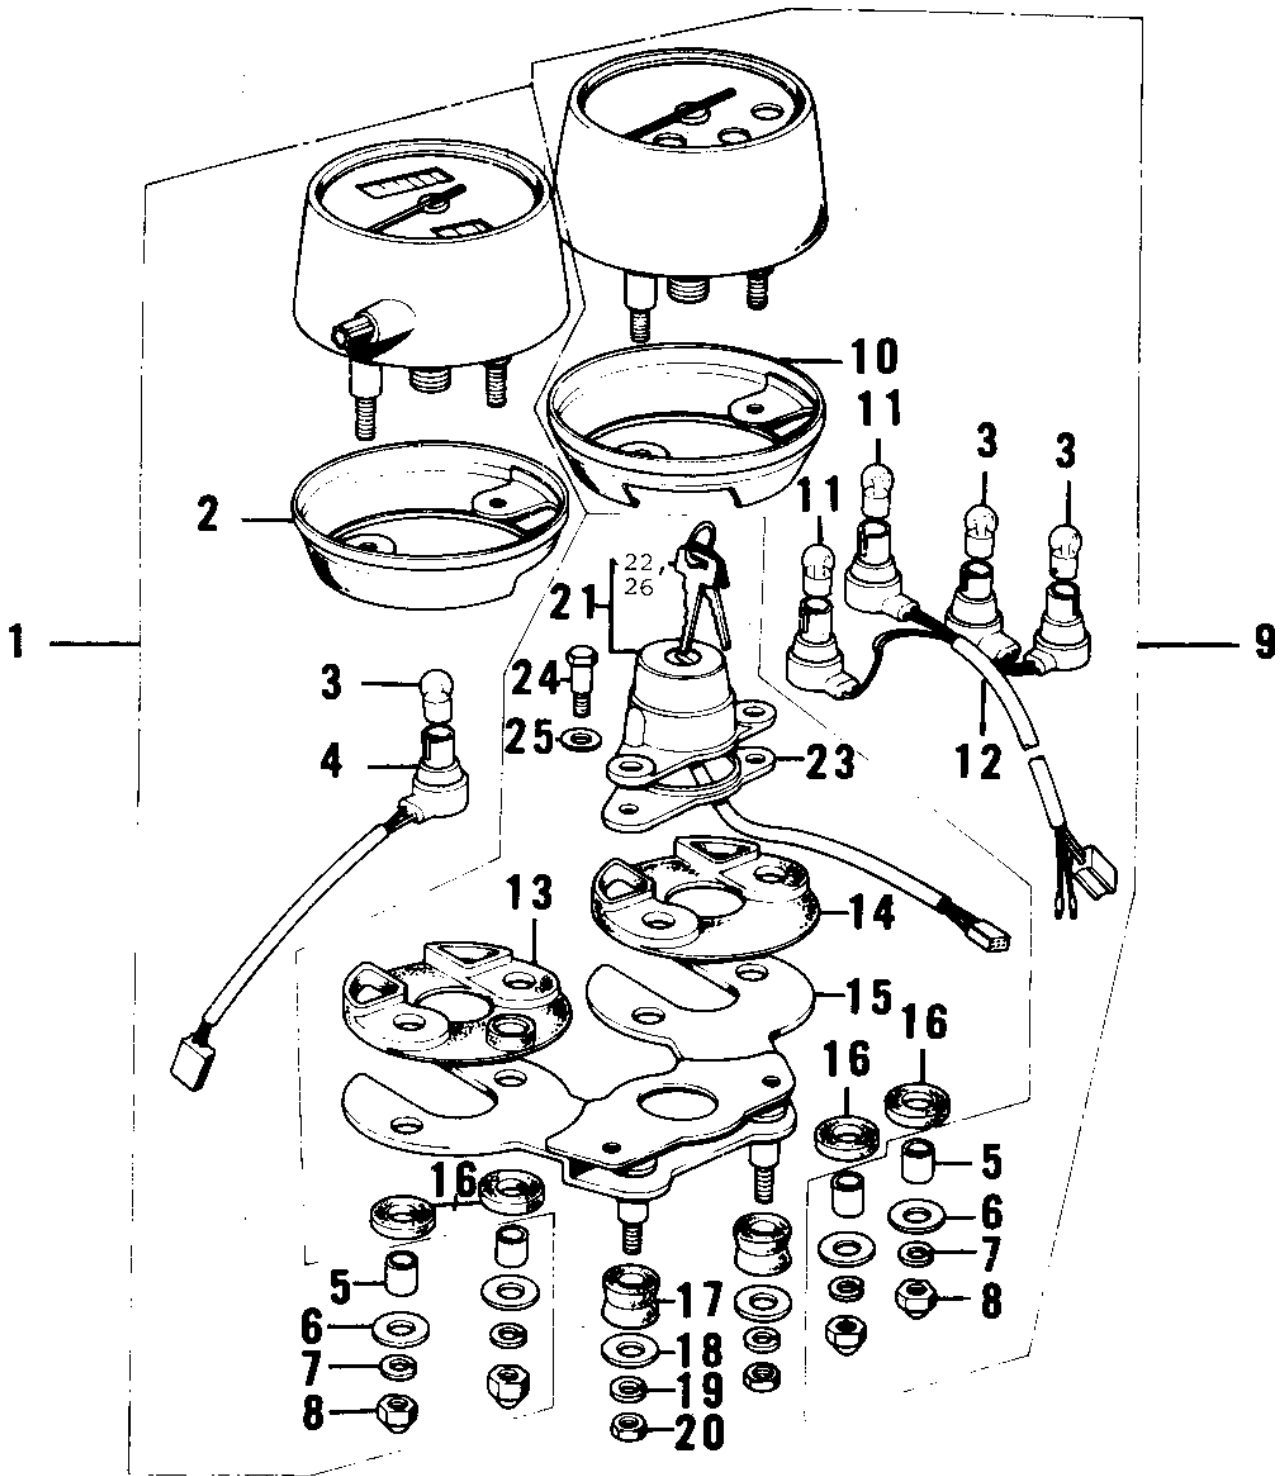

1974 F7-C PARTS DIAGRAM

METERS/IGNITION SWITCH

1974 F7-C PARTS LIST

METERS/IGNITION SWITCH

ITEM NAME	PART NUMBER	QUANTITY
SPEEDOMETER ASSY,MPH (Ref # 1)	25005-096	
COVER-SPEEDOMETER (Ref # 2)	25012-017	
SOCKET,SPEEDOMETER (Ref # 4)	25010-015	
COLLAR,METER FITTING (Ref # 5)	25021-004	
WASHER PL 5.2X18X1.2 (Ref # 6)	92022-285	
WASHER SPRING 5MM (Ref # 7)	461F0500	
NUT-CAP,5MM (Ref # 8)	322N0500	
TACHOMETER ASSY (Ref # 9)	25016-022	
COVER,TACHOMETER (Ref # 10)	25012-018	
BULB 6V 1.5W (Ref # 11)	92069-024	
SOCKET,TACHOMETER (Ref # 12)	25011-039	
SHOCK DAMPER,METER (Ref # 13)	25019-018	
DAMPER RUBBER,METER (Ref # 14)	25019-020	
BRACKET,METER (Ref # 15)	25008-032	
DAMPER RUBBER,METER (Ref # 16)	25019-019	
DAMPER RUBB SPEEDMETR (Ref # 17)	92075-024	
WASHER 6.5X20X1.6T (Ref # 18)	92022-125	
WASHER SPRING 6MM (Ref # 19)	461F0600	
NUT 6MM (Ref # 20)	311B0600	
SWITCH ASSY,IGNITION (Ref # 21)	27005-068	
KEY SET,#411 (Ref # 22)	27008-063-11	
KEY SET,#412 (Ref # 22)	27008-063-12	
KEY SET,#413 (Ref # 22)	27008-063-13	
KEY SET,#414 (Ref # 22)	27008-063-14	
KEY SET,#415 (Ref # 22)	27008-063-15	
KEY SET,#416 (Ref # 22)	27008-063-16	
KEY SET,#417 (Ref # 22)	27008-063-17	
KEY SET,#418 (Ref # 22)	27008-063-18	
KEY SET,#419 (Ref # 22)	27008-063-19	

1974 F7-C PARTS LIST

METERS/IGNITION SWITCH

ITEM NAME	PART NUMBER	QUANTITY
KEY SET,#420 (Ref # 22)	27008-063-20	
DAMPER RUBBER (Ref # 23)	92075-077	
BOLT-HEX HEAD,6MM (Ref # 24)	92007-026	
WASHER PLAIN 8MM (Ref # 25)	410B0800	
KEY,BLANK (Ref # 26)	27008-1024	
KEY,BLANK (Ref # 26)	27008-1025	