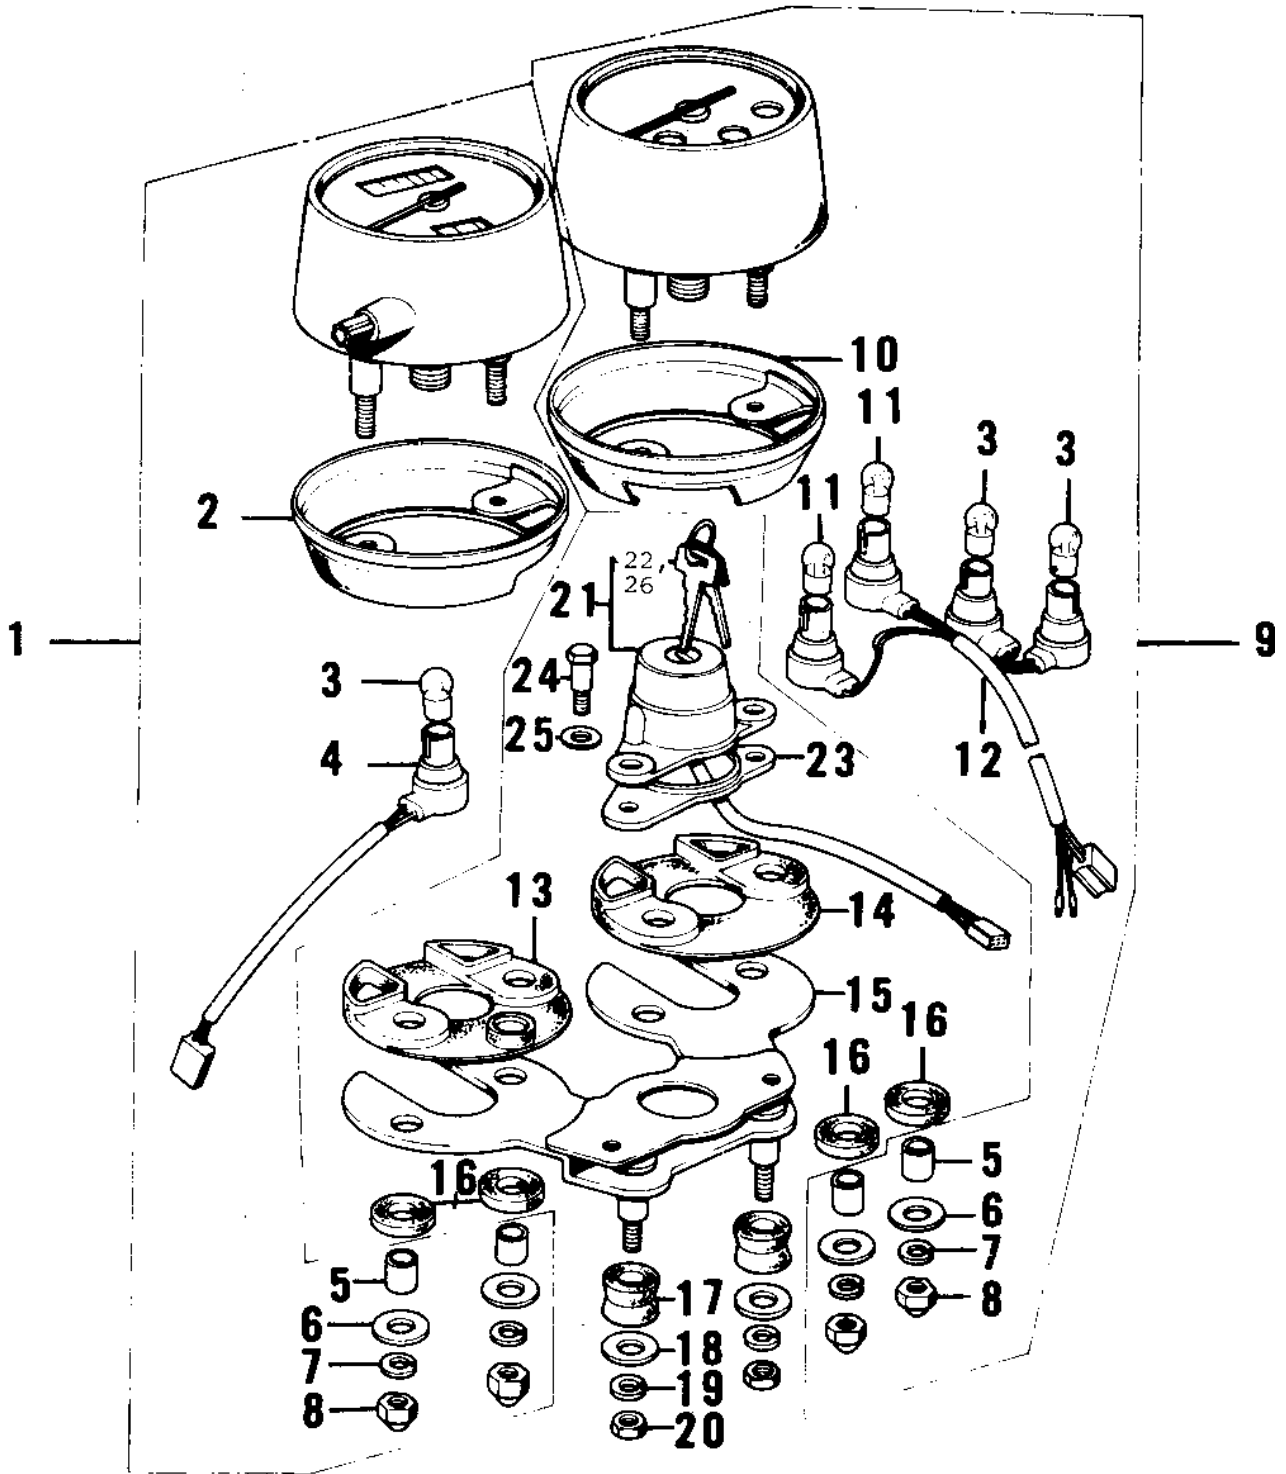

1975 F7-D PARTS DIAGRAM

METERS/IGNITION SWITCH

1975 F7-D PARTS LIST

METERS/IGNITION SWITCH

ITEM NAME	PART NUMBER	QUANTITY
SPEEDOMETER ASSY,MPH (Ref # 1)	25005-096	
COVER-SPEEDOMETER (Ref # 2)	25012-017	
SOCKET,SPEEDOMETER (Ref # 4)	25010-015	
COLLAR,METER FITTING (Ref # 5)	25021-004	
WASHER PL 5.2X18X1.2 (Ref # 6)	92022-285	
WASHER SPRING 5MM (Ref # 7)	461F0500	
NUT-CAP,5MM (Ref # 8)	322N0500	
TACHOMETER ASSY (Ref # 9)	25016-022	
COVER,TACHOMETER (Ref # 10)	25012-018	
BULB 6V 1.5W (Ref # 11)	92069-024	
SOCKET,TACHOMETER (Ref # 12)	25011-039	
SHOCK DAMPER,METER (Ref # 13)	25019-018	
DAMPER RUBBER,METER (Ref # 14)	25019-020	
BRACKET,METER (Ref # 15)	25008-032	
DAMPER RUBBER,METER (Ref # 16)	25019-019	
DAMPER RUBB SPEEDMETR (Ref # 17)	92075-024	
WASHER 6.5X20X1.6T (Ref # 18)	92022-125	
WASHER SPRING 6MM (Ref # 19)	461F0600	
NUT 6MM (Ref # 20)	311B0600	
SWITCH ASSY,IGNITION (Ref # 21)	27005-068	
KEY SET,#411 (Ref # 22)	27008-063-11	
KEY SET,#412 (Ref # 22)	27008-063-12	
KEY SET,#413 (Ref # 22)	27008-063-13	
KEY SET,#414 (Ref # 22)	27008-063-14	
KEY SET,#415 (Ref # 22)	27008-063-15	
KEY SET,#416 (Ref # 22)	27008-063-16	
KEY SET,#417 (Ref # 22)	27008-063-17	
KEY SET,#418 (Ref # 22)	27008-063-18	
KEY SET,#419 (Ref # 22)	27008-063-19	

1975 F7-D PARTS LIST

METERS/IGNITION SWITCH

ITEM NAME	PART NUMBER	QUANTITY
KEY SET,#420 (Ref # 22)	27008-063-20	
DAMPER RUBBER (Ref # 23)	92075-077	
BOLT-HEX HEAD,6MM (Ref # 24)	92007-026	
WASHER PLAIN 8MM (Ref # 25)	410B0800	
KEY,BLANK (Ref # 26)	27008-1024	
KEY,BLANK (Ref # 26)	27008-1025	