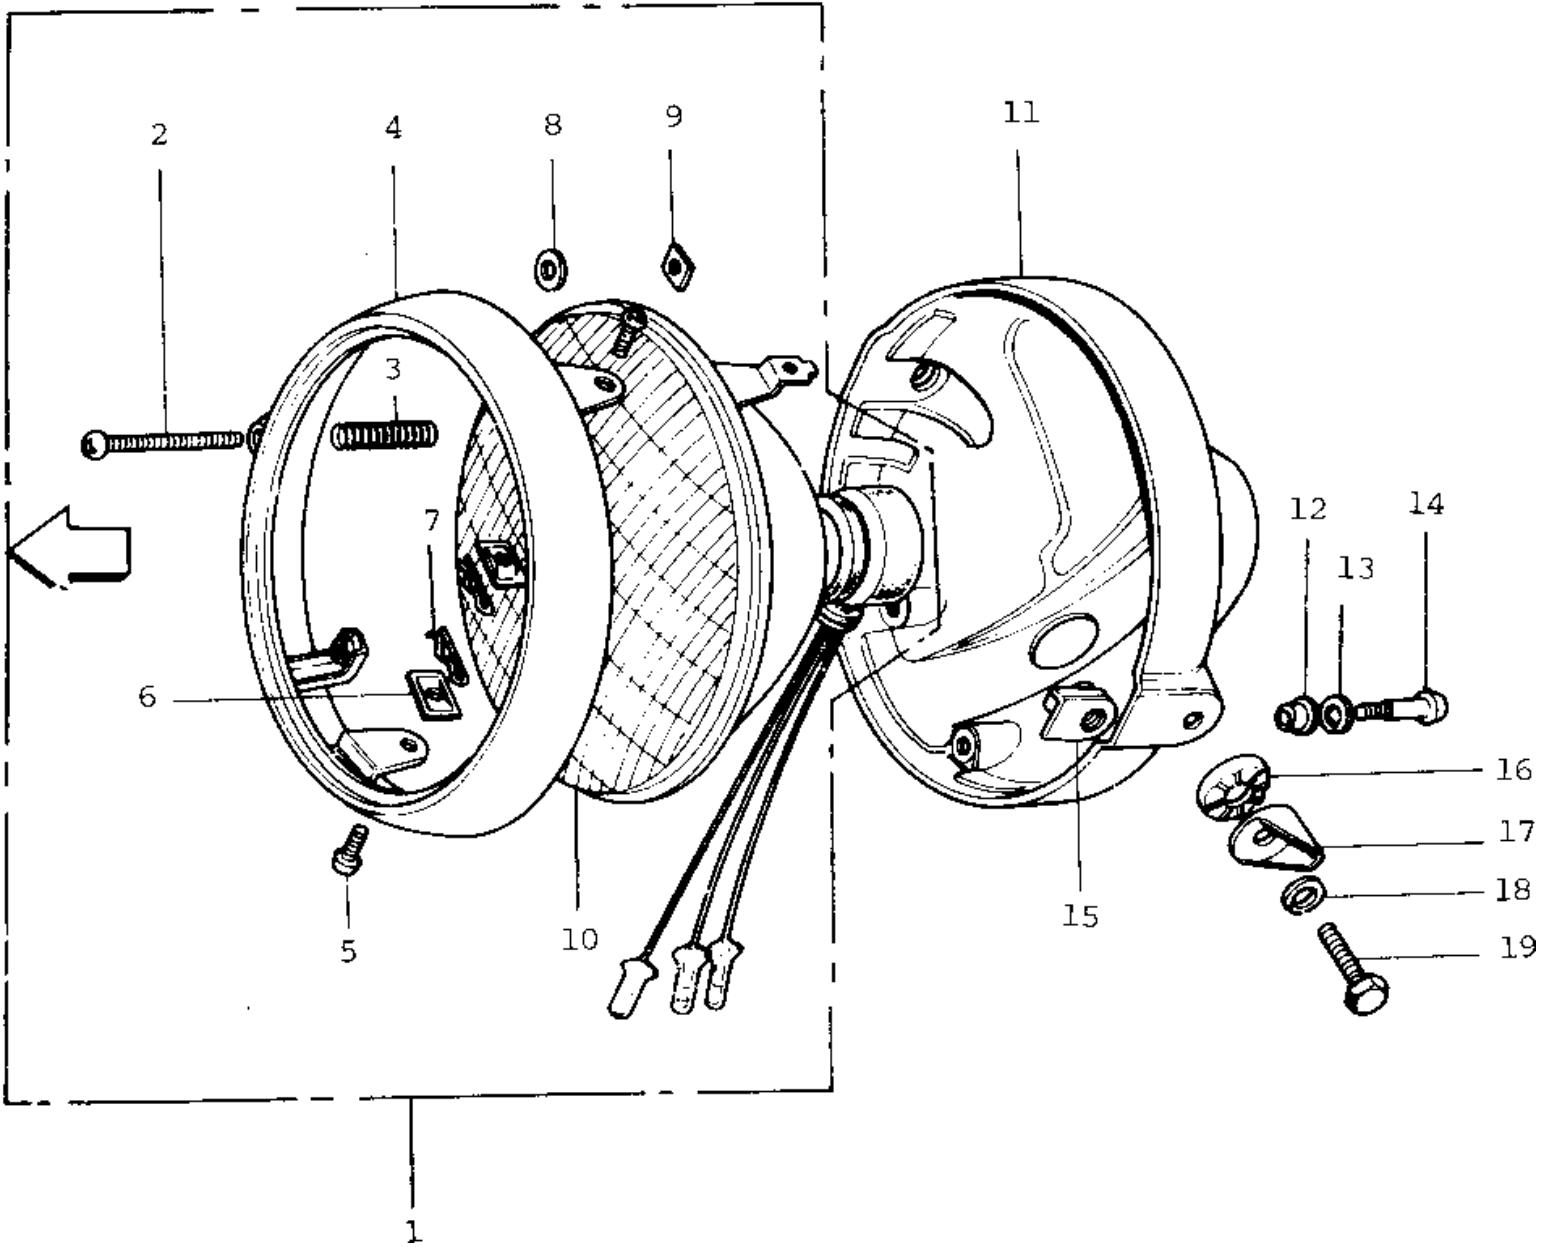

1971 F7 PARTS DIAGRAM

HEADLIGHT ('74-'75 F7-C/F6-D)

1971 F7 PARTS LIST

HEADLIGHT ('74-'75 F7-C/F6-D)

ITEM NAME	PART NUMBER	QUANTITY
LAMP UNIT-HEAD (Ref # 1)	23003-015	1
SCREW FORCUS ADJUST (Ref # 2)	23019-021	1
SPRING FOCUS ADJUST (Ref # 3)	23014-005	1
RIM-HEAD LAMP (Ref # 4)	23006-028	1
SCREW LENS UNIT FITT (Ref # 5)	23019-018	2
NUT LENS UNIT FITTING (Ref # 6)	23020-009	2
PIN LENS UNIT FITTING (Ref # 7)	23022-001	2
WASHER (Ref # 8)	23021-004	1
NUT (Ref # 9)	23020-016	1
LENS UNIT-HEAD LAMP (Ref # 10)	23007-032	1
BODY-HEAD LAMP,BLACK (Ref # 11)	23005-034-10	1
WASHER (Ref # 12)	23021-010	2
WASHER SPRING 5MM (Ref # 13)	461F0500	2
SCREW-PAN HEAD,5MM (Ref # 14)	92011-024	2
NUT (Ref # 15)	23020-017	2
WASHER-LOCK (Ref # 16)	23021-011	2
DAMPER RUBBER (Ref # 17)	92075-134	2
WASHER SPRING 10MM (Ref # 18)	461F1000	2
BOLT,10MM (Ref # 19)	92007-024	2