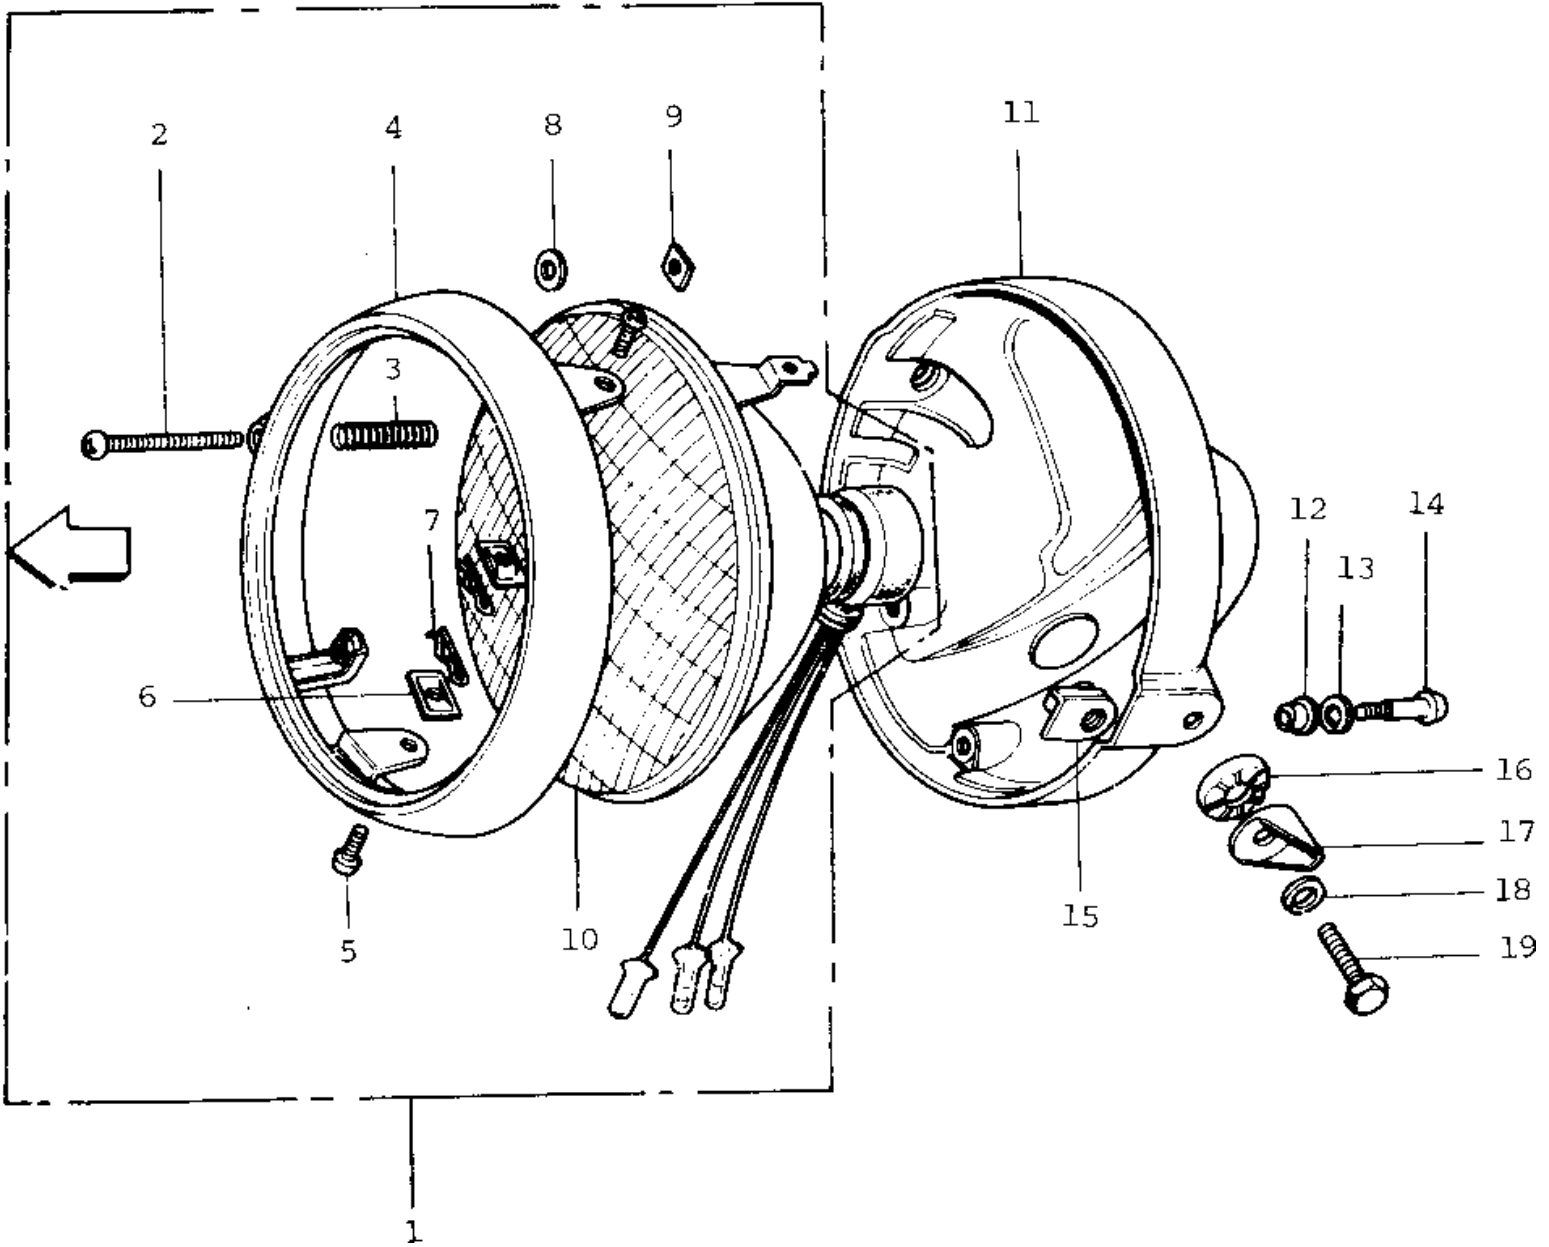

# 1971 F7 PARTS DIAGRAM

HEADLIGHT ('74-'75 F7-C/F6-D)

### HEADLIGHT ('74-'75 F7-C/F6-D)

ITEM NAME	PART NUMBER	QUANTITY
LAMP UNIT-HEAD (Ref # 1)	23003-015	1
SCREW FORCUS ADJUST (Ref # 2)	23019-021	1
SPRING FOCUS ADJUST (Ref # 3)	23014-005	1
RIM-HEAD LAMP (Ref # 4)	23006-028	1
SCREW LENS UNIT FITT (Ref # 5)	23019-018	2
NUT LENS UNIT FITTING (Ref # 6)	23020-009	2
PIN LENS UNIT FITTING (Ref # 7)	23022-001	2
WASHER (Ref # 8)	23021-004	1
NUT (Ref # 9)	23020-016	1
LENS UNIT-HEAD LAMP (Ref # 10)	23007-032	1
BODY-HEAD LAMP,BLACK (Ref # 11)	23005-034-10	1
WASHER (Ref # 12)	23021-010	2
WASHER SPRING 5MM (Ref # 13)	461F0500	2
SCREW-PAN HEAD,5MM (Ref # 14)	92011-024	2
NUT (Ref # 15)	23020-017	2
WASHER-LOCK (Ref # 16)	23021-011	2
DAMPER RUBBER (Ref # 17)	92075-134	2
WASHER SPRING 10MM (Ref # 18)	461F1000	2
BOLT,10MM (Ref # 19)	92007-024	2