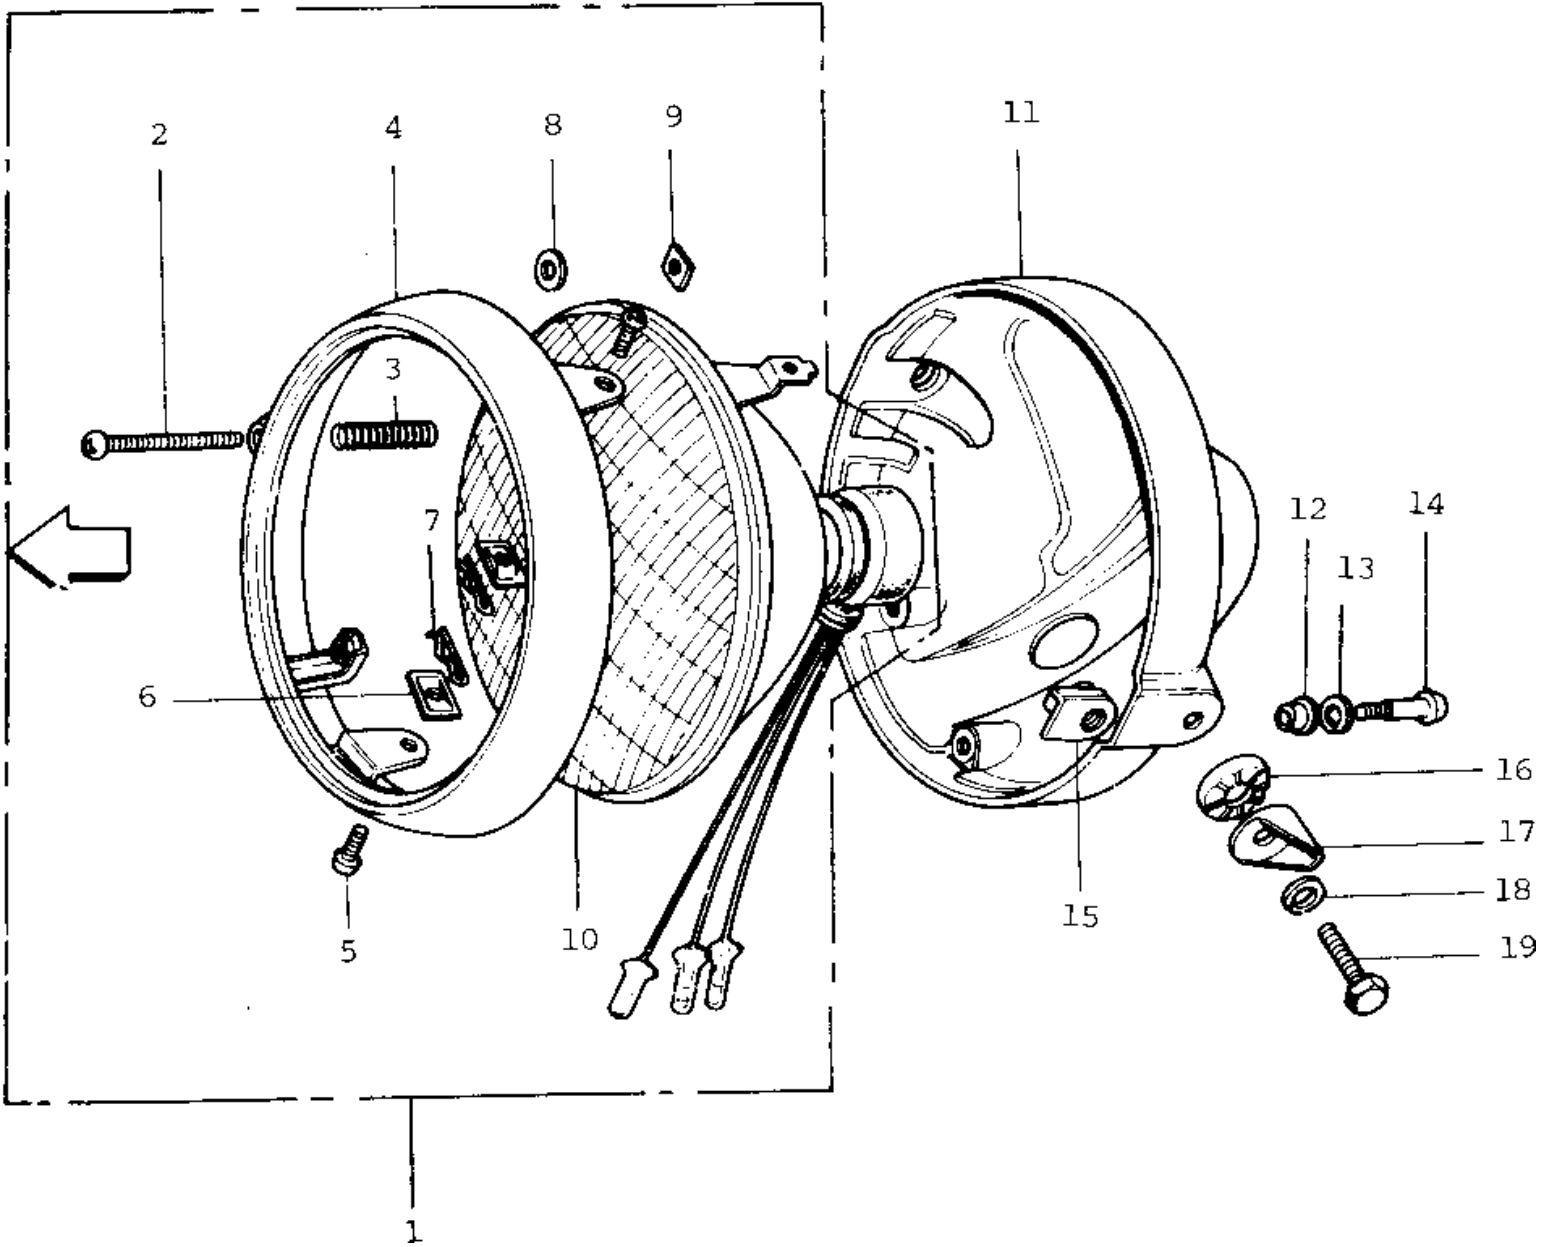

# 1972 F7-A PARTS DIAGRAM

HEADLIGHT ('74-'75 F7-C/F6-D)

## 1972 F7-A PARTS LIST

HEADLIGHT ('74-'75 F7-C/F6-D)

ITEM NAME	PART NUMBER	QUANTITY
LAMP UNIT-HEAD (Ref # 1)	23003-015	
SCREW FORCUS ADJUST (Ref # 2)	23019-021	
SPRING FOCUS ADJUST (Ref # 3)	23014-005	
RIM-HEAD LAMP (Ref # 4)	23006-028	
SCREW LENS UNIT FITT (Ref # 5)	23019-018	
NUT LENS UNIT FITTING (Ref # 6)	23020-009	
PIN LENS UNIT FITTING (Ref # 7)	23022-001	
WASHER (Ref # 8)	23021-004	
NUT (Ref # 9)	23020-016	
LENS UNIT-HEAD LAMP (Ref # 10)	23007-032	
BODY-HEAD LAMP,BLACK (Ref # 11)	23005-034-10	
WASHER (Ref # 12)	23021-010	
WASHER SPRING 5MM (Ref # 13)	461F0500	
SCREW-PAN HEAD,5MM (Ref # 14)	92011-024	
NUT (Ref # 15)	23020-017	
WASHER-LOCK (Ref # 16)	23021-011	
DAMPER RUBBER (Ref # 17)	92075-134	
WASHER SPRING 10MM (Ref # 18)	461F1000	
BOLT,10MM (Ref # 19)	92007-024	