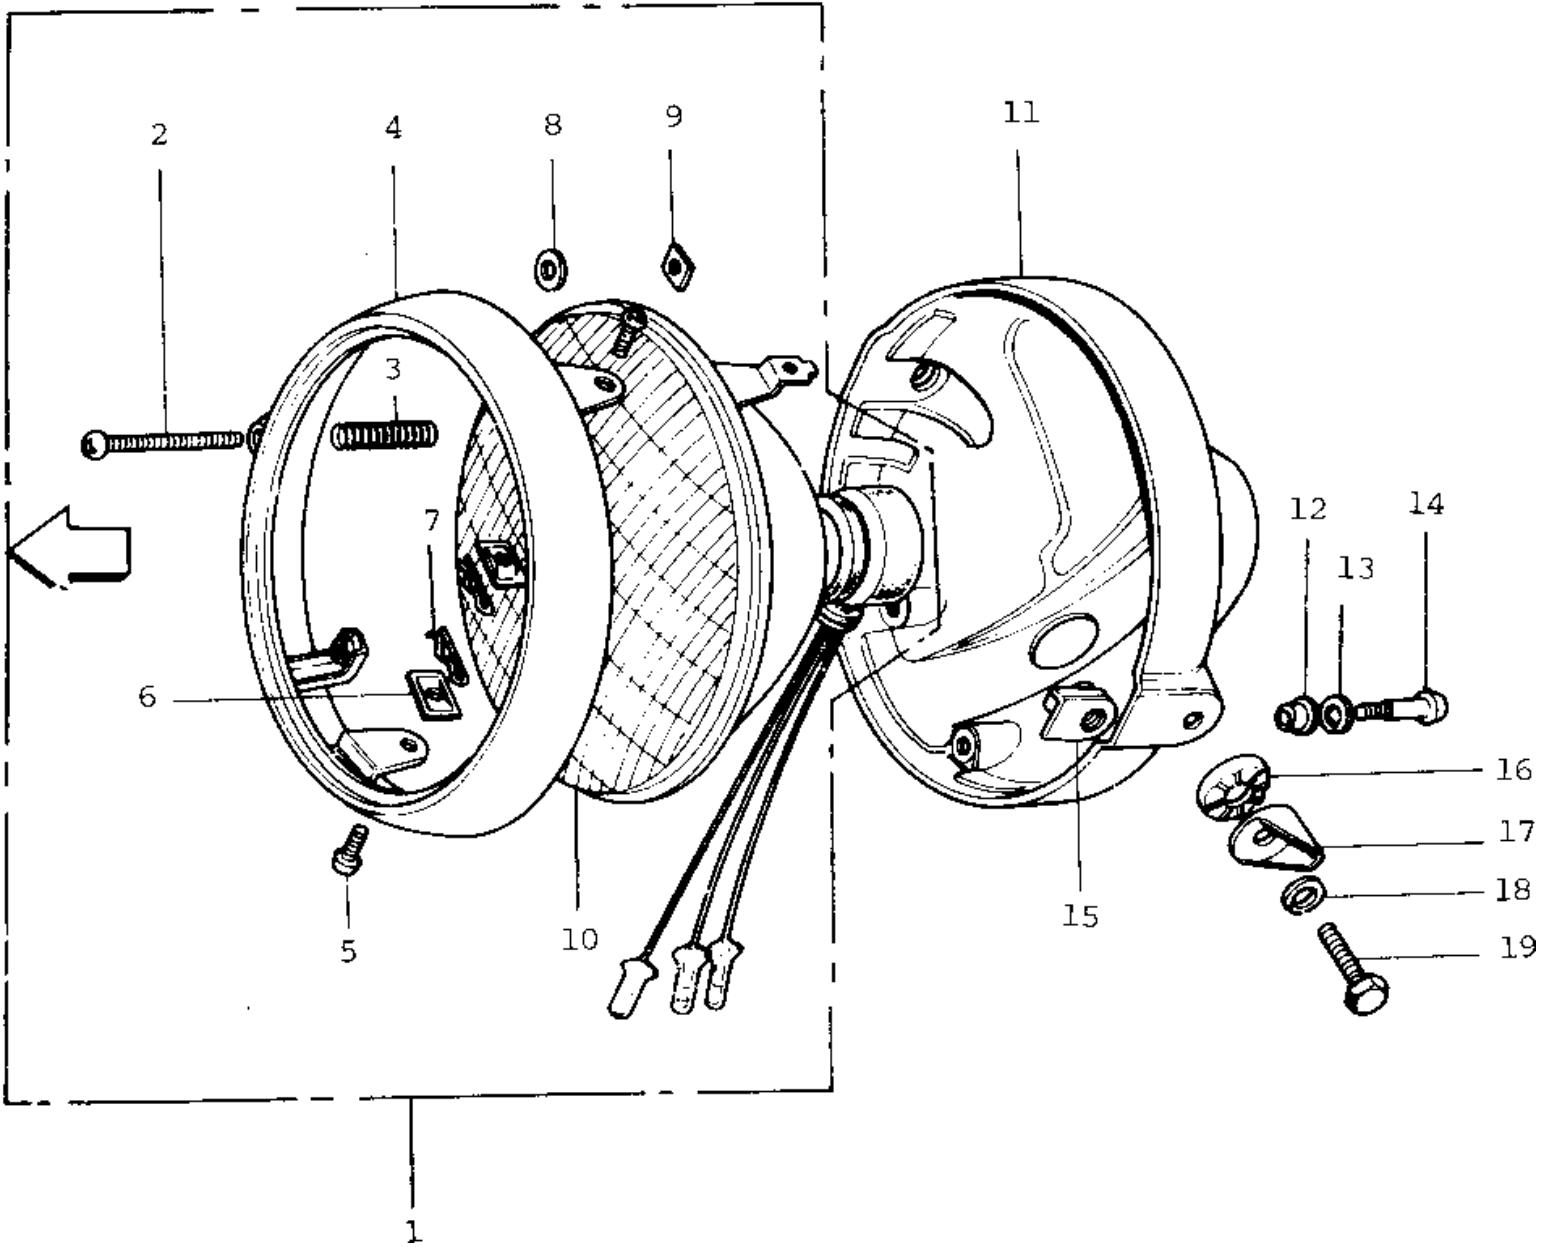

1975 F7-D PARTS DIAGRAM

HEADLIGHT ('74-'75 F7-C/F6-D)

1975 F7-D PARTS LIST

HEADLIGHT ('74-'75 F7-C/F6-D)

ITEM NAME	PART NUMBER	QUANTITY
LAMP UNIT-HEAD (Ref # 1)	23003-015	
SCREW FORCUS ADJUST (Ref # 2)	23019-021	
SPRING FOCUS ADJUST (Ref # 3)	23014-005	
RIM-HEAD LAMP (Ref # 4)	23006-028	
SCREW LENS UNIT FITT (Ref # 5)	23019-018	
NUT LENS UNIT FITTING (Ref # 6)	23020-009	
PIN LENS UNIT FITTING (Ref # 7)	23022-001	
WASHER (Ref # 8)	23021-004	
NUT (Ref # 9)	23020-016	
LENS UNIT-HEAD LAMP (Ref # 10)	23007-032	
BODY-HEAD LAMP,BLACK (Ref # 11)	23005-034-10	
WASHER (Ref # 12)	23021-010	
WASHER SPRING 5MM (Ref # 13)	461F0500	
SCREW-PAN HEAD,5MM (Ref # 14)	92011-024	
NUT (Ref # 15)	23020-017	
WASHER-LOCK (Ref # 16)	23021-011	
DAMPER RUBBER (Ref # 17)	92075-134	
WASHER SPRING 10MM (Ref # 18)	461F1000	
BOLT,10MM (Ref # 19)	92007-024	