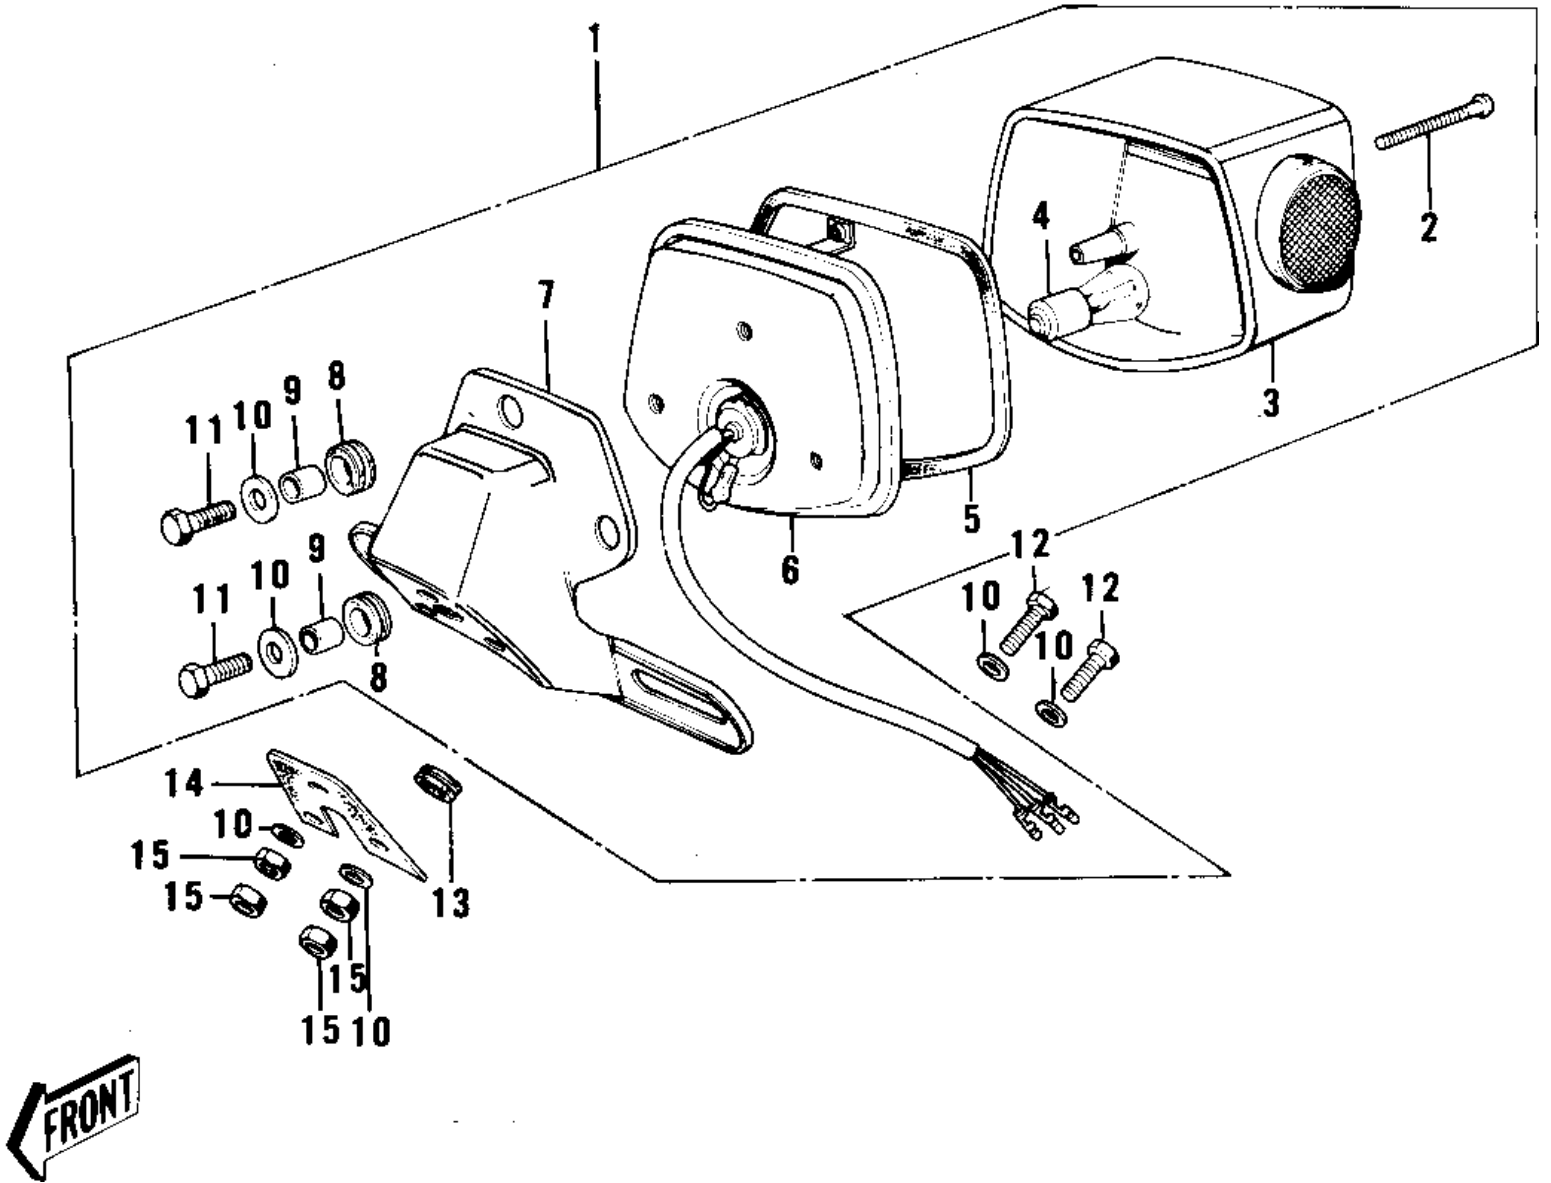

1971 F7 PARTS DIAGRAM

TAILLIGHT ('74-'75 F7-C/F6-D)

1971 F7 PARTS LIST

TAILLIGHT ('74-'75 F7-C/F6-D)

ITEM NAME	PART NUMBER	QUANTITY
LAMP ASSY, TAIL. BLACK (Ref # 1)	23024-045-21	1
SCREW (Ref # 2)	220R0455	3
LENS, TAIL LAMP (Ref # 3)	23026-028	1
BULB, 60-32/3CP (Ref # 4)	92069-074	1
GASKET, TAIL LAMP LENS (Ref # 5)	23028-019	1
BODY COMP TAIL LAMP (Ref # 6)	23027-1018	1
BKT, LICENSE PIT, BLACK (Ref # 7)	23036-036-21	1
DAMPER RUBBER (Ref # 8)	92075-076	3
COLLAR, 6.8X10X8.5 (Ref # 9)	92027-129	3
WASHER 6.5X20X1.6T (Ref # 10)	92022-125	9
BOLT-UPSET, 6X20 (Ref # 11)	112G0620	3
BOLT-UPSET (Ref # 12)	112G0630	3
GROMMET HARNESS 10MM (Ref # 13)	92071-019	1
DAMPER-TAIL LAMP SHCK (Ref # 14)	35039-005	1
NUT 6MM (Ref # 15)	312B0600	6