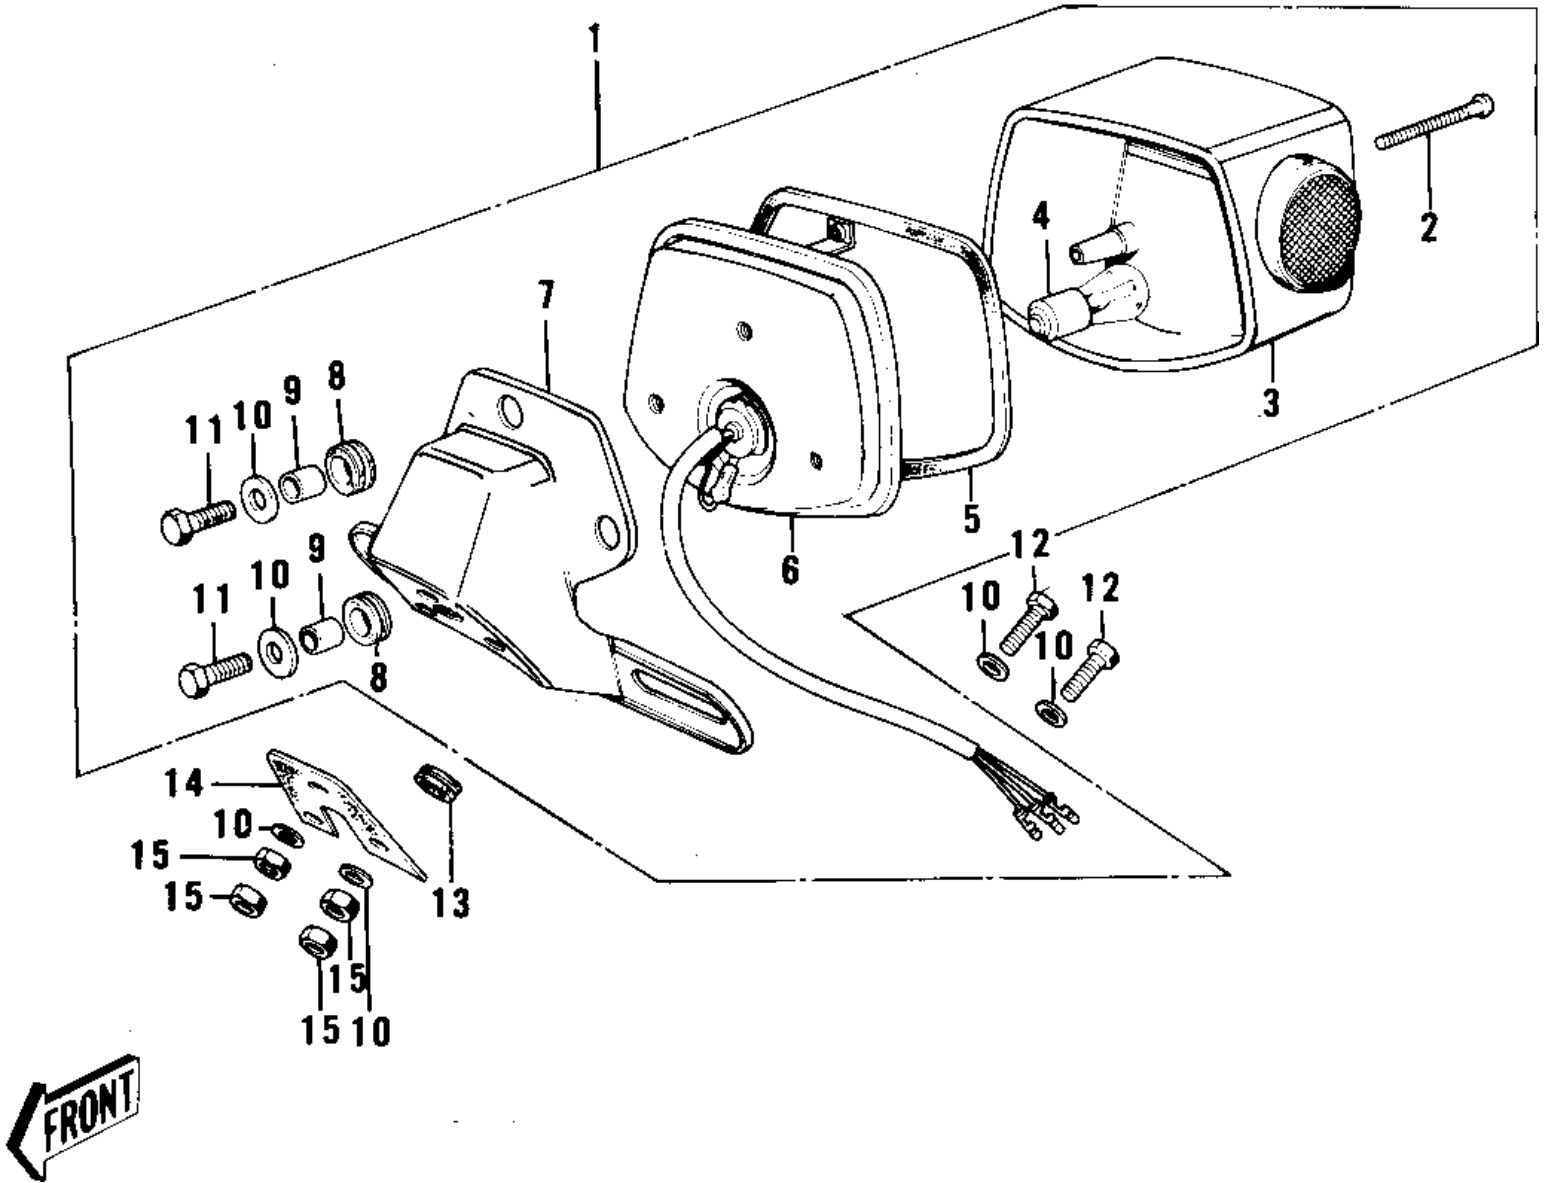

# 1972 F7-A PARTS DIAGRAM

TAILLIGHT ('74-'75 F7-C/F6-D)

## 1972 F7-A PARTS LIST

TAILLIGHT ('74-'75 F7-C/F6-D)

ITEM NAME	PART NUMBER	QUANTITY
LAMP ASSY, TAIL. BLACK (Ref # 1)	23024-045-21	
SCREW (Ref # 2)	220R0455	
LENS, TAIL LAMP (Ref # 3)	23026-028	
BULB, 60-32/3CP (Ref # 4)	92069-074	
GASKET, TAIL LAMP LENS (Ref # 5)	23028-019	
BODY COMP TAIL LAMP (Ref # 6)	23027-1018	
BKT, LICENSE PIT, BLACK (Ref # 7)	23036-036-21	
DAMPER RUBBER (Ref # 8)	92075-076	
COLLAR, 6.8X10X8.5 (Ref # 9)	92027-129	
WASHER 6.5X20X1.6T (Ref # 10)	92022-125	
BOLT-UPSET, 6X20 (Ref # 11)	112G0620	
BOLT-UPSET (Ref # 12)	112G0630	
GROMMET HARNESS 10MM (Ref # 13)	92071-019	
DAMPER-TAIL LAMP SHCK (Ref # 14)	35039-005	
NUT 6MM (Ref # 15)	312B0600	