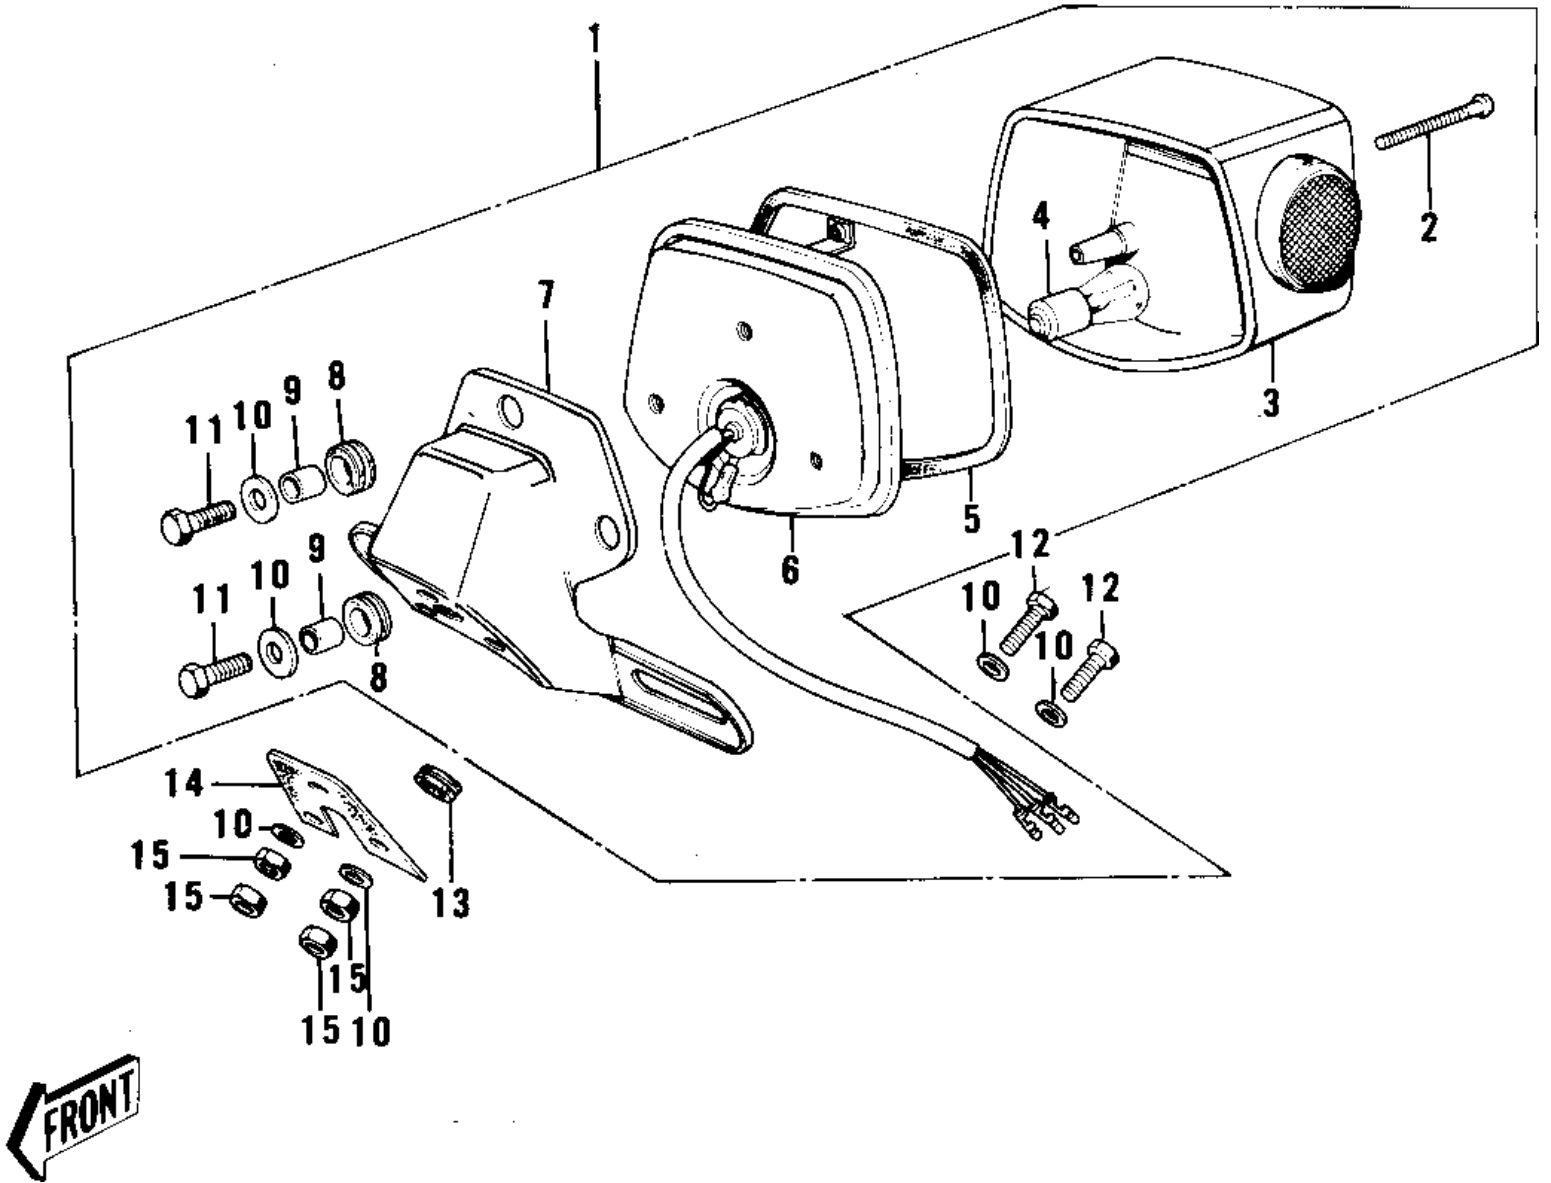

# 1972 F7-A PARTS DIAGRAM

TAILLIGHT ('74-'75 F7-C/F6-D)

# 1972 F7-A PARTS LIST

TAILLIGHT ('74-'75 F7-C/F6-D)

ITEM NAME	PART NUMBER	QUANTITY
LAMP ASSY, TAIL. BLACK (Ref # 1)	23024-045-21	
SCREW (Ref # 2)	220R0455	
LENS, TAIL LAMP (Ref # 3)	23026-028	
BULB, 60-32/3CP (Ref # 4)	92069-074	
GASKET, TAIL LAMP LENS (Ref # 5)	23028-019	
BODY COMP TAIL LAMP (Ref # 6)	23027-1018	
BKT, LICENSE PIT, BLACK (Ref # 7)	23036-036-21	
DAMPER RUBBER (Ref # 8)	92075-076	
COLLAR, 6.8X10X8.5 (Ref # 9)	92027-129	
WASHER 6.5X20X1.6T (Ref # 10)	92022-125	
BOLT-UPSET, 6X20 (Ref # 11)	112G0620	
BOLT-UPSET (Ref # 12)	112G0630	
GROMMET HARNESS 10MM (Ref # 13)	92071-019	
DAMPER-TAIL LAMP SHCK (Ref # 14)	35039-005	
NUT 6MM (Ref # 15)	312B0600	