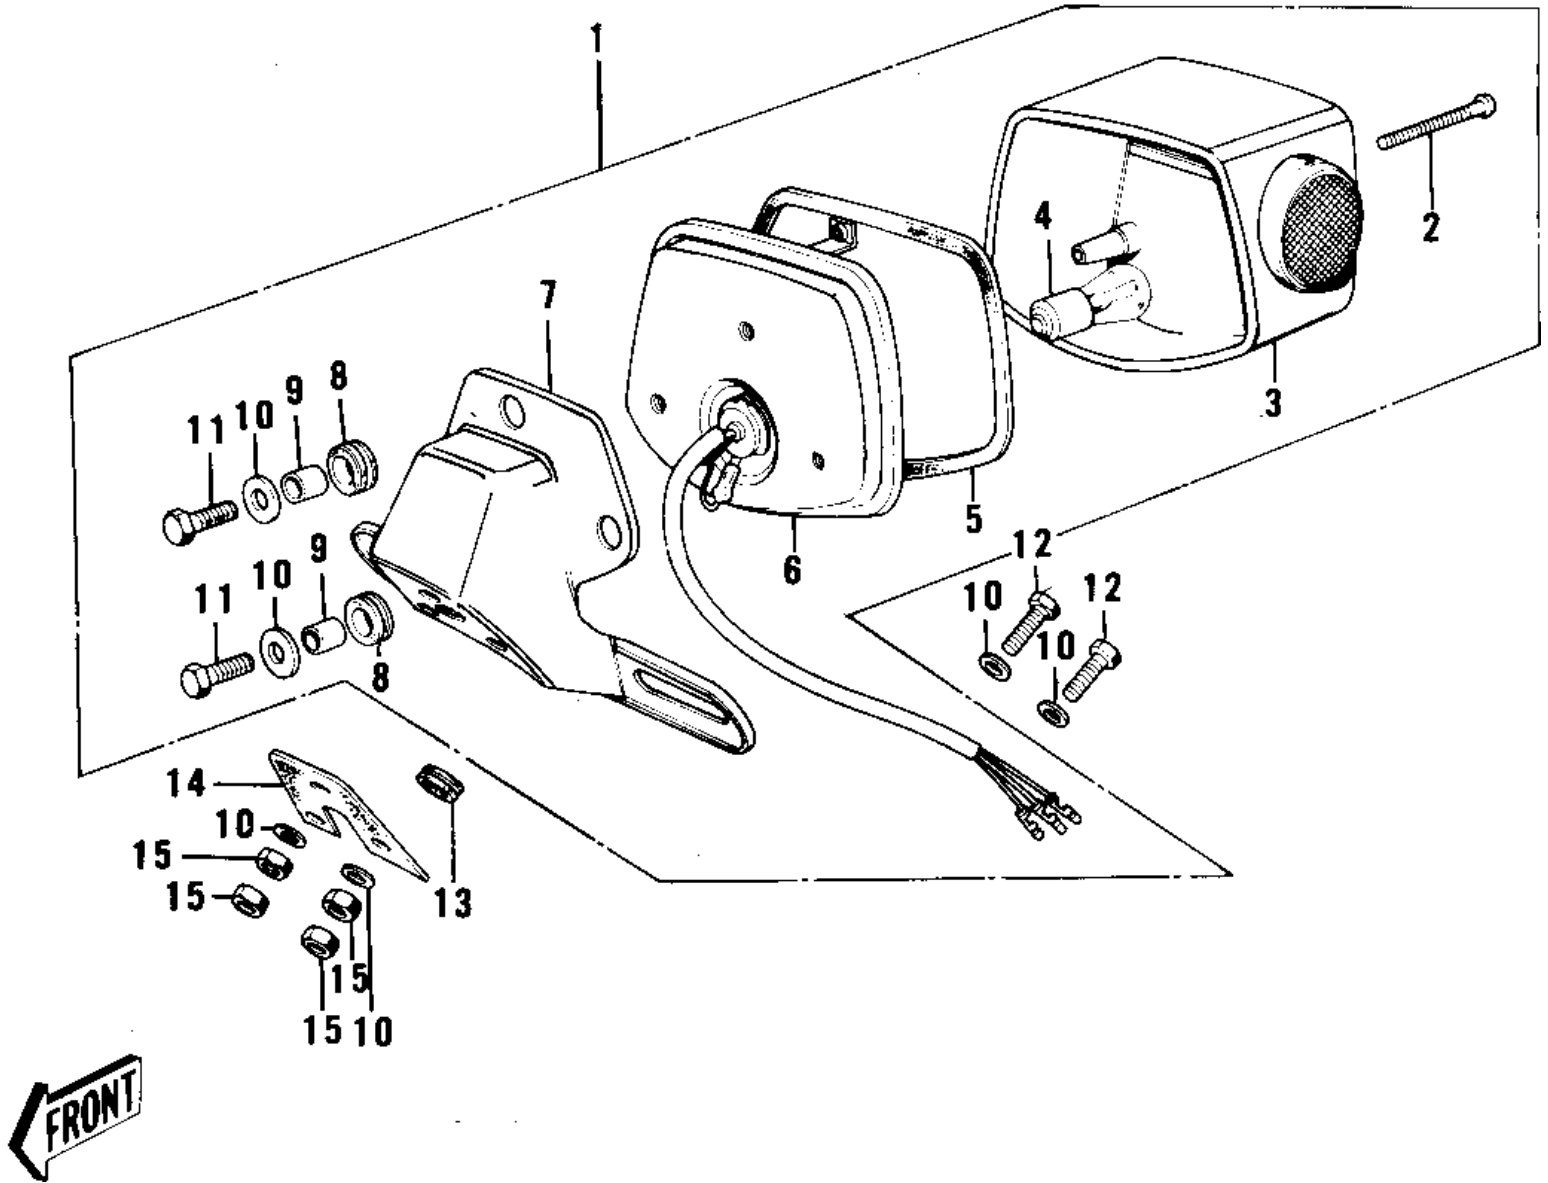

1973 F7-B PARTS DIAGRAM

TAILLIGHT ('74-'75 F7-C/F6-D)

1973 F7-B PARTS LIST

TAILLIGHT ('74-'75 F7-C/F6-D)

ITEM NAME	PART NUMBER	QUANTITY
LAMP ASSY, TAIL. BLACK (Ref # 1)	23024-045-21	
SCREW (Ref # 2)	220R0455	
LENS, TAIL LAMP (Ref # 3)	23026-028	
BULB, 60-32/3CP (Ref # 4)	92069-074	
GASKET, TAIL LAMP LENS (Ref # 5)	23028-019	
BODY COMP TAIL LAMP (Ref # 6)	23027-1018	
BKT, LICENSE PIT, BLACK (Ref # 7)	23036-036-21	
DAMPER RUBBER (Ref # 8)	92075-076	
COLLAR, 6.8X10X8.5 (Ref # 9)	92027-129	
WASHER 6.5X20X1.6T (Ref # 10)	92022-125	
BOLT-UPSET, 6X20 (Ref # 11)	112G0620	
BOLT-UPSET (Ref # 12)	112G0630	
GROMMET HARNESS 10MM (Ref # 13)	92071-019	
DAMPER-TAIL LAMP SHCK (Ref # 14)	35039-005	
NUT 6MM (Ref # 15)	312B0600	