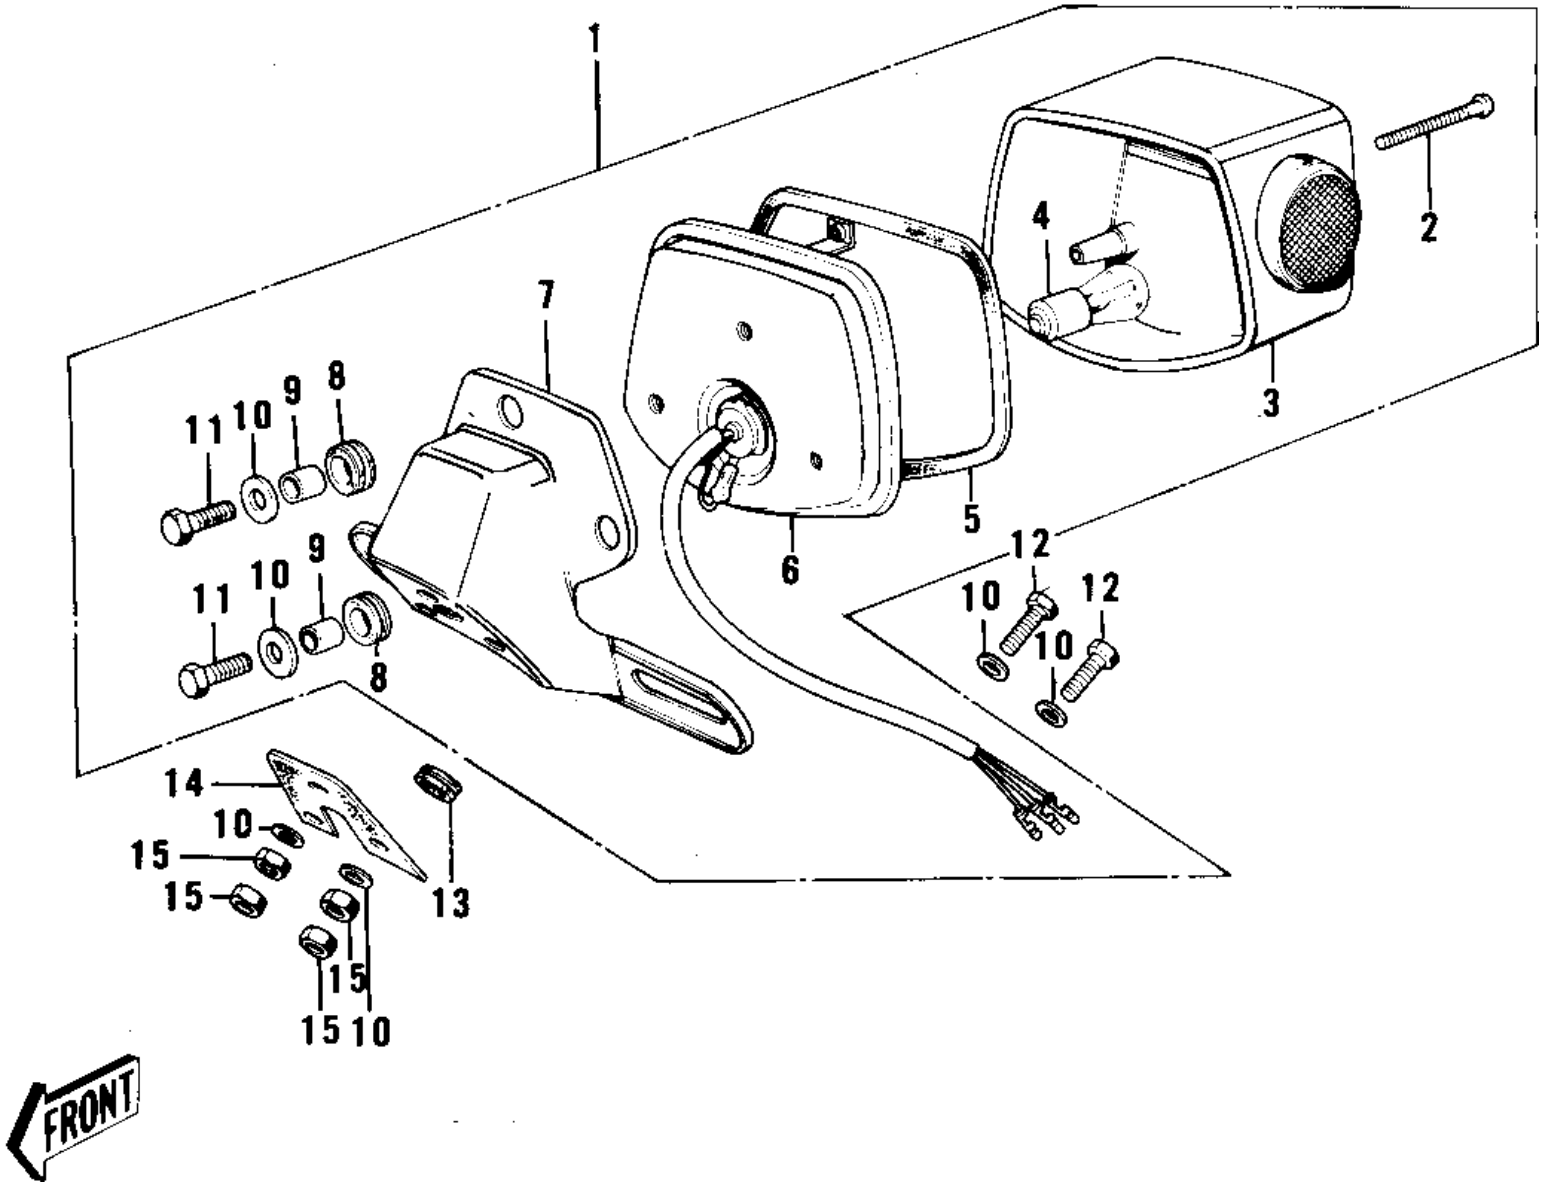

1974 F7-C PARTS DIAGRAM

TAILLIGHT ('74-'75 F7-C/F6-D)

1974 F7-C PARTS LIST

TAILLIGHT ('74-'75 F7-C/F6-D)

ITEM NAME	PART NUMBER	QUANTITY
LAMP ASSY, TAIL. BLACK (Ref # 1)	23024-045-21	
SCREW (Ref # 2)	220R0455	
LENS, TAIL LAMP (Ref # 3)	23026-028	
BULB, 60-32/3CP (Ref # 4)	92069-074	
GASKET, TAIL LAMP LENS (Ref # 5)	23028-019	
BODY COMP TAIL LAMP (Ref # 6)	23027-1018	
BKT, LICENSE PIT, BLACK (Ref # 7)	23036-036-21	
DAMPER RUBBER (Ref # 8)	92075-076	
COLLAR, 6.8X10X8.5 (Ref # 9)	92027-129	
WASHER 6.5X20X1.6T (Ref # 10)	92022-125	
BOLT-UPSET, 6X20 (Ref # 11)	112G0620	
BOLT-UPSET (Ref # 12)	112G0630	
GROMMET HARNESS 10MM (Ref # 13)	92071-019	
DAMPER-TAIL LAMP SHCK (Ref # 14)	35039-005	
NUT 6MM (Ref # 15)	312B0600	