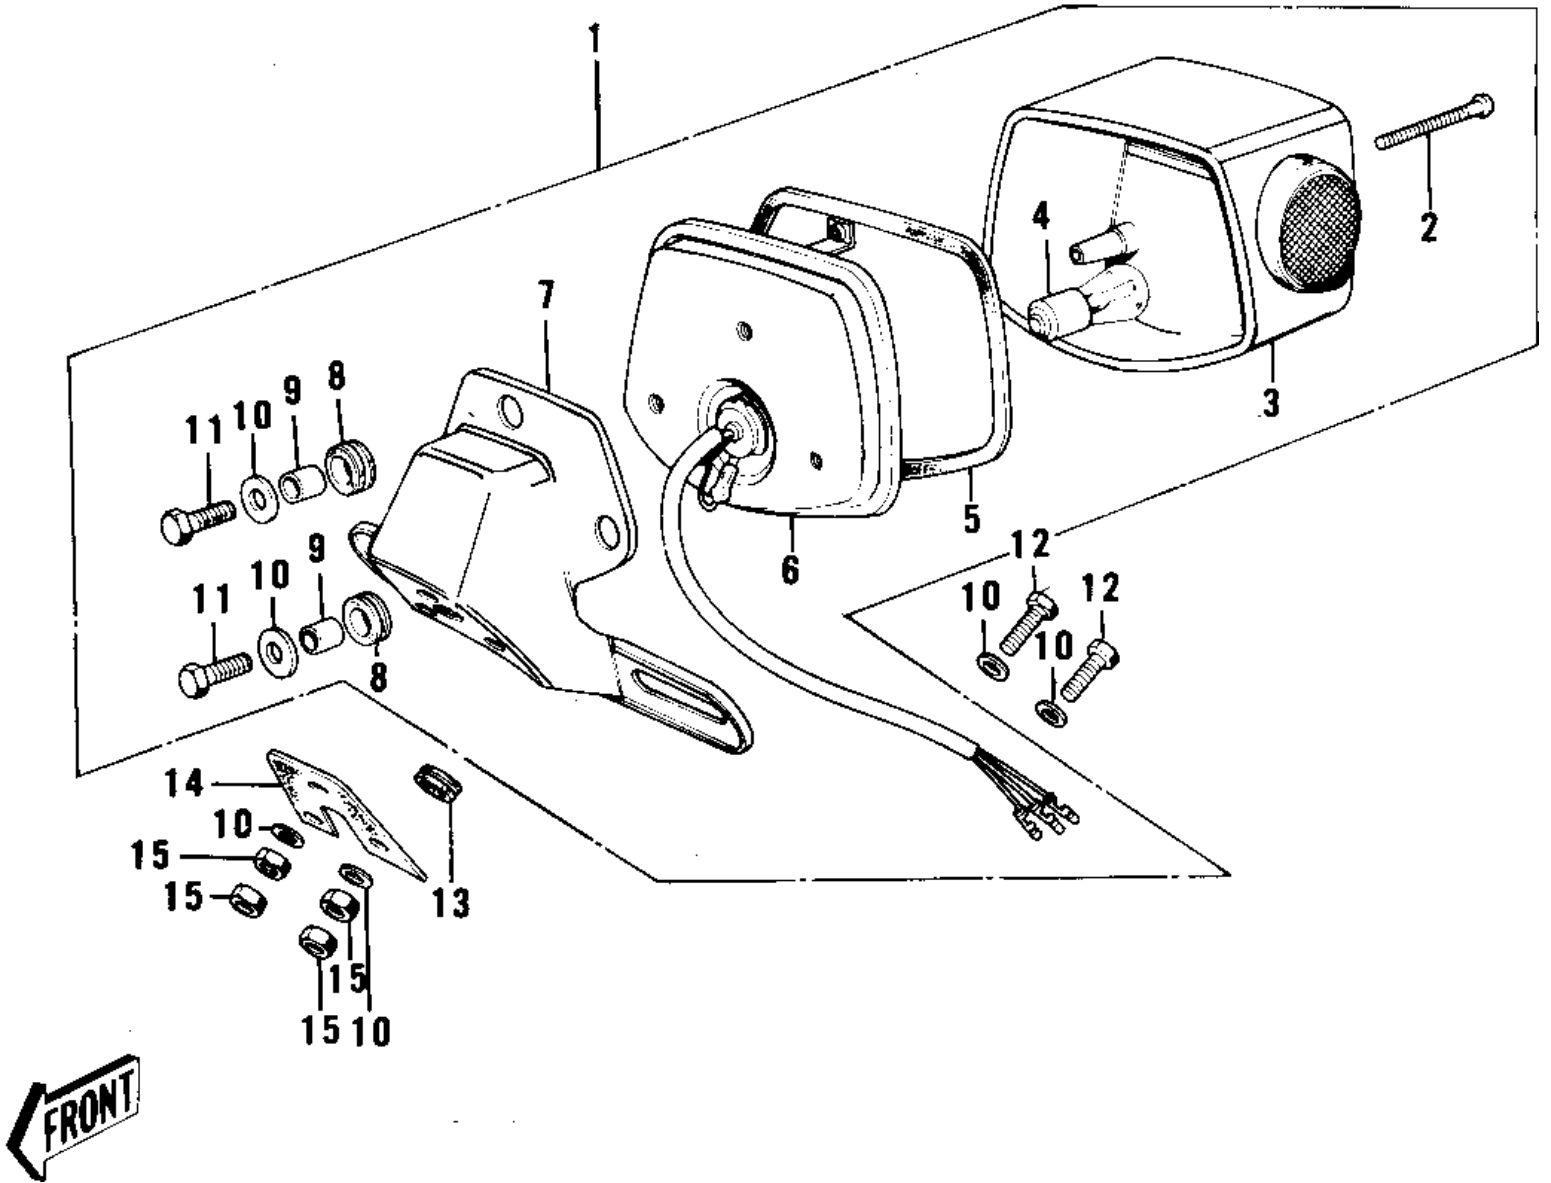

1975 F7-D PARTS DIAGRAM

TAILLIGHT ('74-'75 F7-C/F6-D)

1975 F7-D PARTS LIST

TAILLIGHT ('74-'75 F7-C/F6-D)

ITEM NAME	PART NUMBER	QUANTITY
LAMP ASSY, TAIL. BLACK (Ref # 1)	23024-045-21	
SCREW (Ref # 2)	220R0455	
LENS, TAIL LAMP (Ref # 3)	23026-028	
BULB, 60-32/3CP (Ref # 4)	92069-074	
GASKET, TAIL LAMP LENS (Ref # 5)	23028-019	
BODY COMP TAIL LAMP (Ref # 6)	23027-1018	
BKT, LICENSE PIT, BLACK (Ref # 7)	23036-036-21	
DAMPER RUBBER (Ref # 8)	92075-076	
COLLAR, 6.8X10X8.5 (Ref # 9)	92027-129	
WASHER 6.5X20X1.6T (Ref # 10)	92022-125	
BOLT-UPSET, 6X20 (Ref # 11)	112G0620	
BOLT-UPSET (Ref # 12)	112G0630	
GROMMET HARNESS 10MM (Ref # 13)	92071-019	
DAMPER-TAIL LAMP SHCK (Ref # 14)	35039-005	
NUT 6MM (Ref # 15)	312B0600	