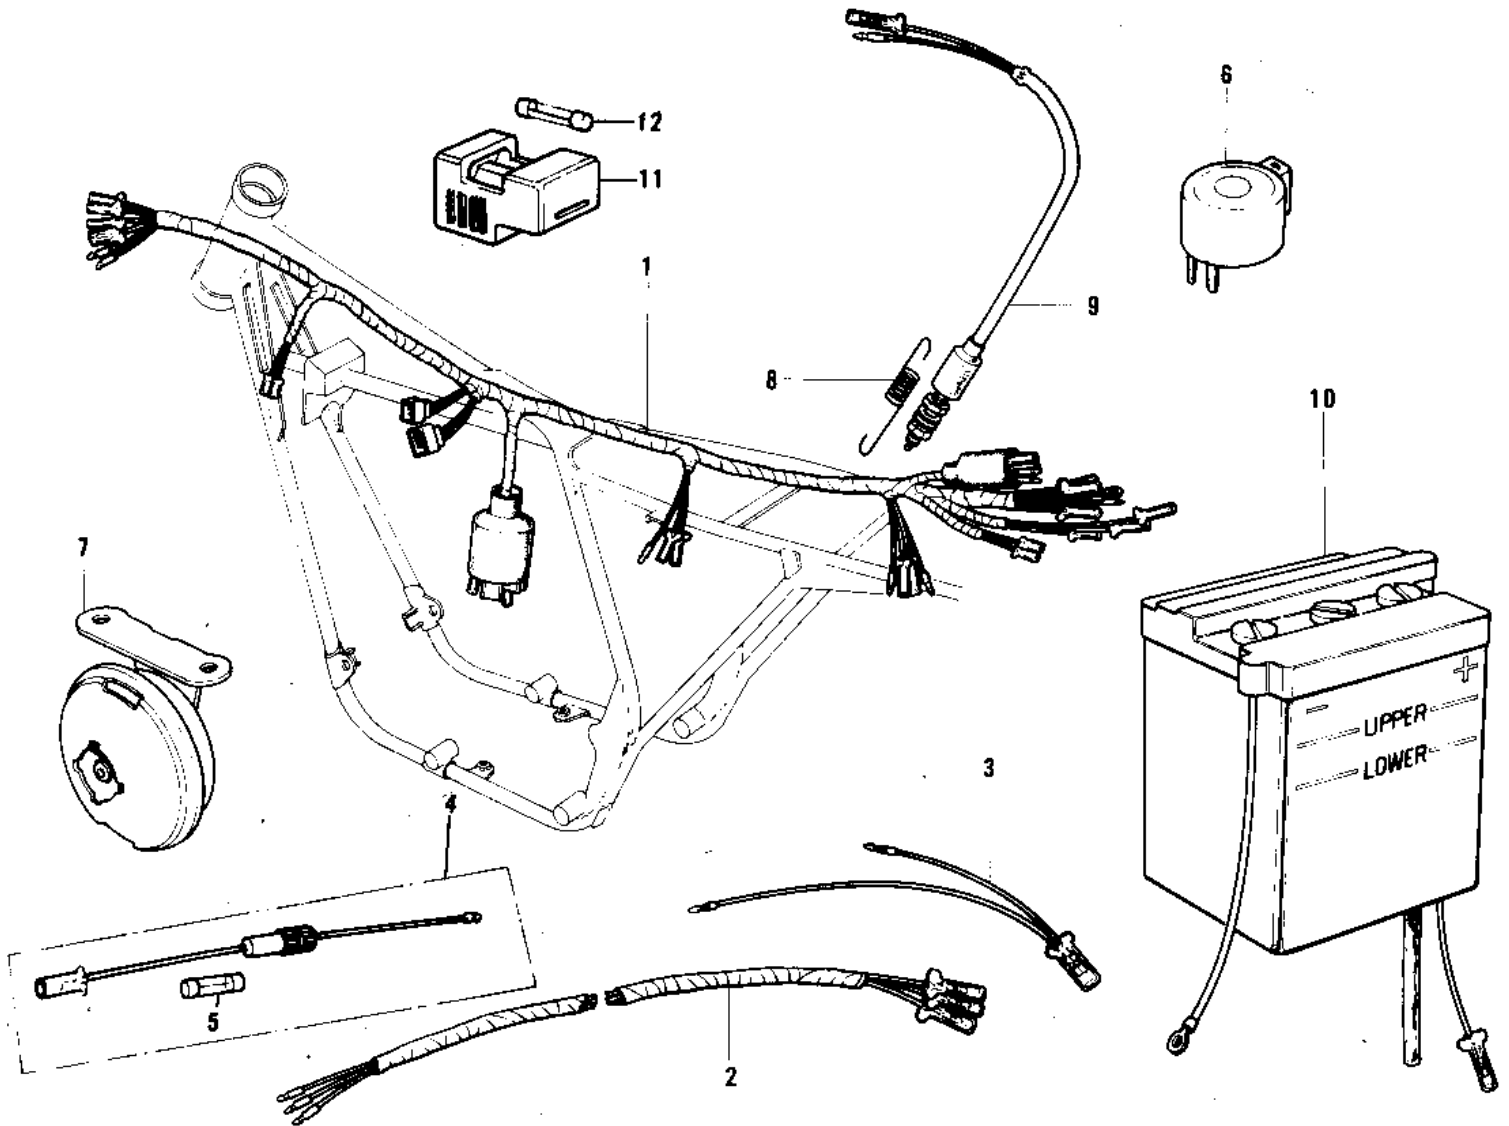

# 1972 F7-A PARTS DIAGRAM

## CHASSIS ELECTRICAL EQUIPMENT

# 1972 F7-A PARTS LIST

## CHASSIS ELECTRICAL EQUIPMENT

ITEM NAME	PART NUMBER	QUANTITY
WIRING HARNESS-MAIN (Ref # 1)	26001-076	
WIRING HARNESS-REAR (Ref # 2)	26002-029	
LEAD WIRE (Ref # 3)	26011-042	
FUSE ASSY (Ref # 4)	26004-017	
FUSE 10A (Ref # 5)	26006-003	
RELAY-TURN SIGNAL (Ref # 6)	27002-013	
HORN (Ref # 7)	27003-061	
SPRING BRAKE LAMP SW (Ref # 8)	27011-004	
SWITCH-BRAKE LAMP (Ref # 9)	27010-018	
YUA BAT 6N4-2A-5 (Ref # 10)	K26012-020	
HOLDER,SPARE FUSE (Ref # 11)	26016-003	
FUSE 10A (Ref # 12)	26006-003	