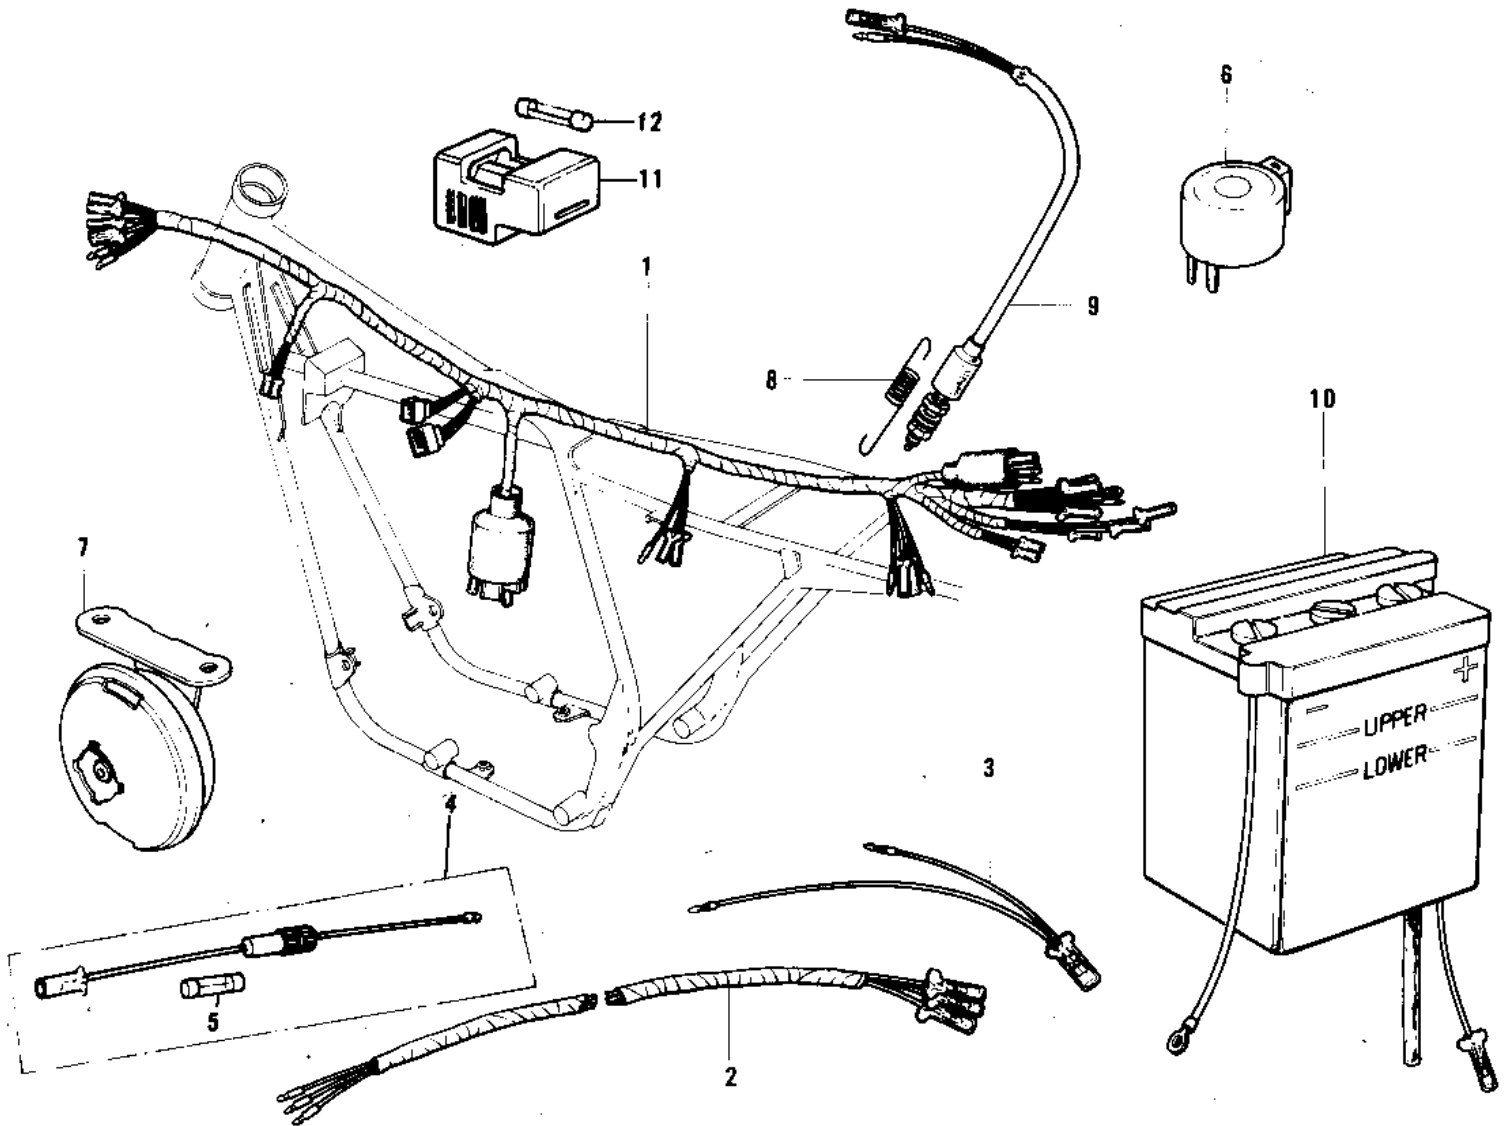

1974 F7-C PARTS DIAGRAM

CHASSIS ELECTRICAL EQUIPMENT

1974 F7-C PARTS LIST

CHASSIS ELECTRICAL EQUIPMENT

ITEM NAME	PART NUMBER	QUANTITY
WIRING HARNESS-MAIN (Ref # 1)	26001-076	
WIRING HARNESS-REAR (Ref # 2)	26002-029	
LEAD WIRE (Ref # 3)	26011-042	
FUSE ASSY (Ref # 4)	26004-017	
FUSE 10A (Ref # 5)	26006-003	
RELAY-TURN SIGNAL (Ref # 6)	27002-013	
HORN (Ref # 7)	27003-061	
SPRING BRAKE LAMP SW (Ref # 8)	27011-004	
SWITCH-BRAKE LAMP (Ref # 9)	27010-018	
YUA BAT 6N4-2A-5 (Ref # 10)	K26012-020	
HOLDER,SPARE FUSE (Ref # 11)	26016-003	
FUSE 10A (Ref # 12)	26006-003	