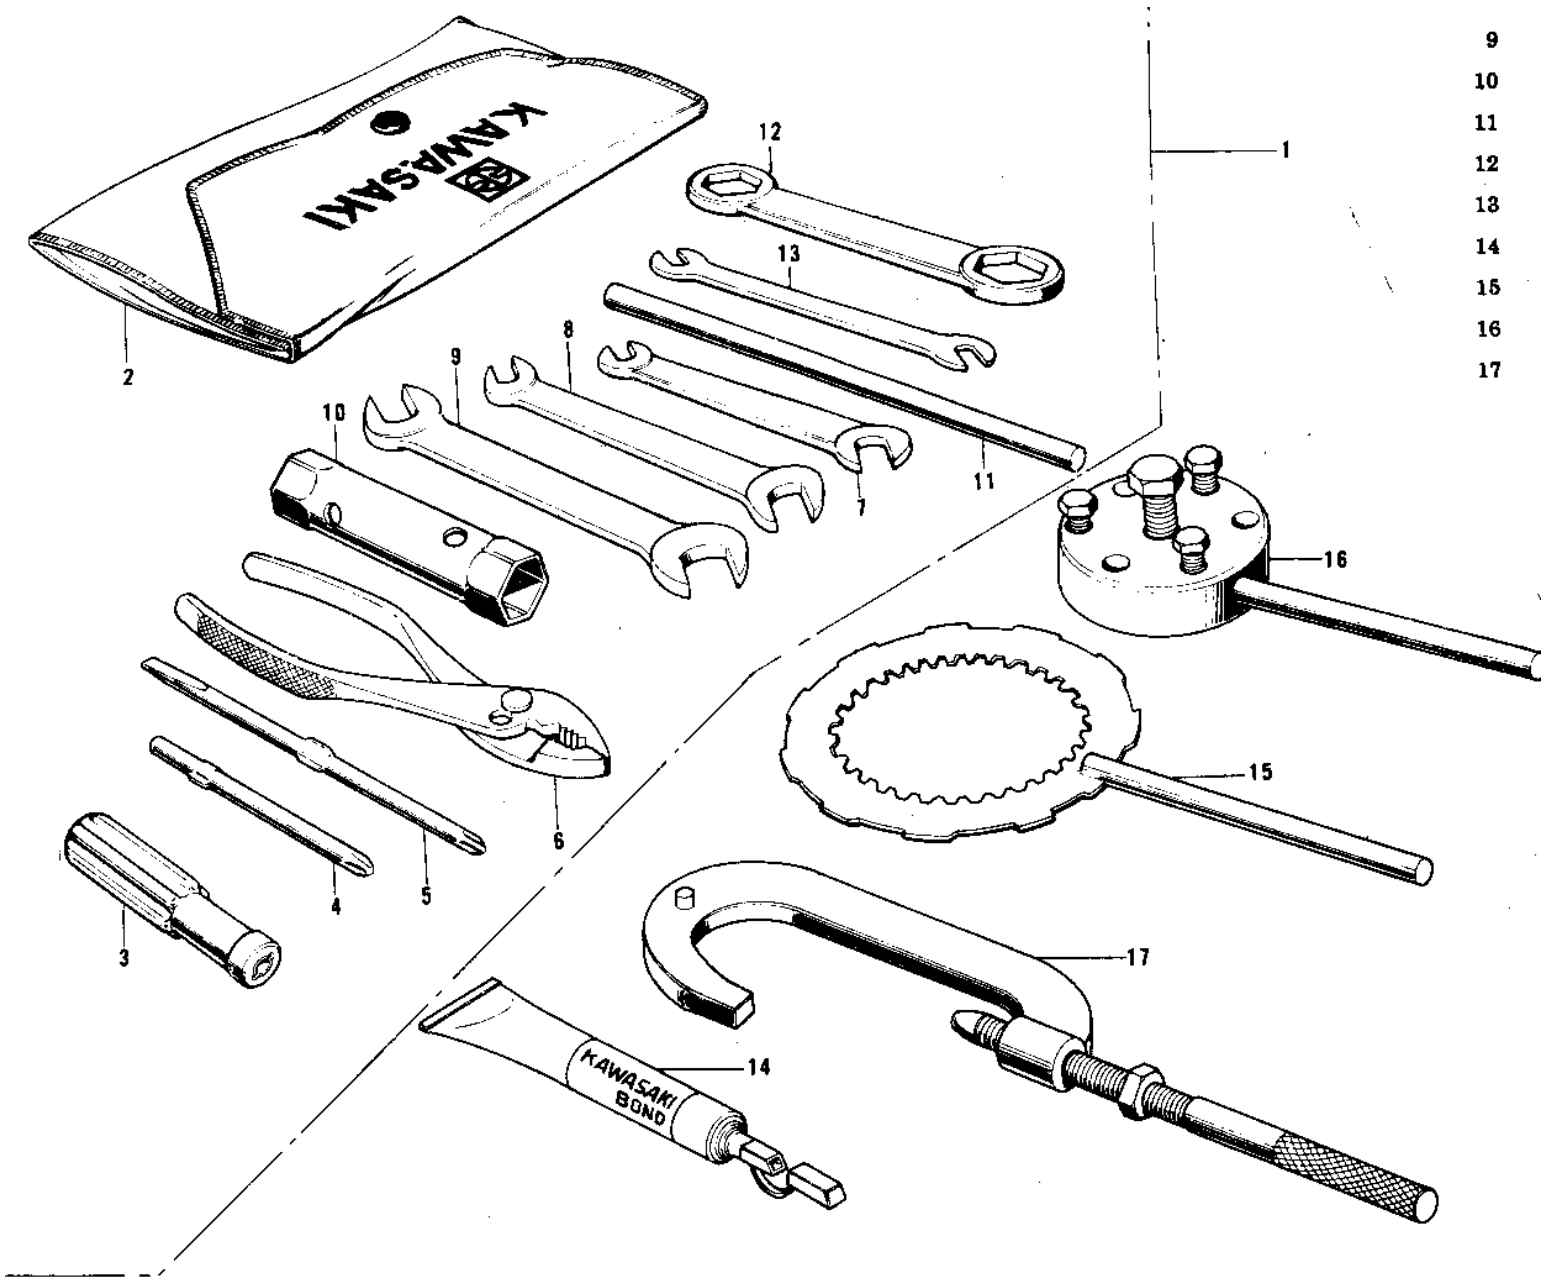

1972 F7-A PARTS DIAGRAM

OWNER TOOLS/SPECIAL SERVICE TOOLS

1972 F7-A PARTS LIST

OWNER TOOLS/SPECIAL SERVICE TOOLS

ITEM NAME	PART NUMBER	QUANTITY
56007-048 (Canada) (Ref # 1)	56007-041	
BAG,TOOL (Ref # 2)	56008-008	
92106-1001 (Canada) (Ref # 3)	92106-002	
SCREW DRIVER #3 PHLIP (Ref # 4)	92107-005	
TOOL-DRIVER (Ref # 5)	92107-1052	
92112-003 (Canada) (Ref # 6)	92112-005	
WRENCH,OPEN,8X10 (Ref # 7)	92126-001	
WRENCH,OPEN END,12X13 (Ref # 8)	92126-002	
TOOL-WRENCH,OPEN END, (Ref # 9)	92110-1153	
WRENCH,BOX,17X21 (Ref # 10)	92110-012	
BAR,SPARK PLUG WRENCH (Ref # 11)	92111-005	
92110-1022 (Canada) (Ref # 12)	92108-009	
TIGHTENER,SPOKE (Ref # 13)	92108-011	
LIQUID GASKET (Ref # 14)	92104-002	
57001-1243 (Canada) (Ref # 15)	56019-100	
UNAVAILABLE IN PRICE BOOK (Ref # 16)	56019-068	
57001-1243 (Canada) (Ref # 17)	56019-040	