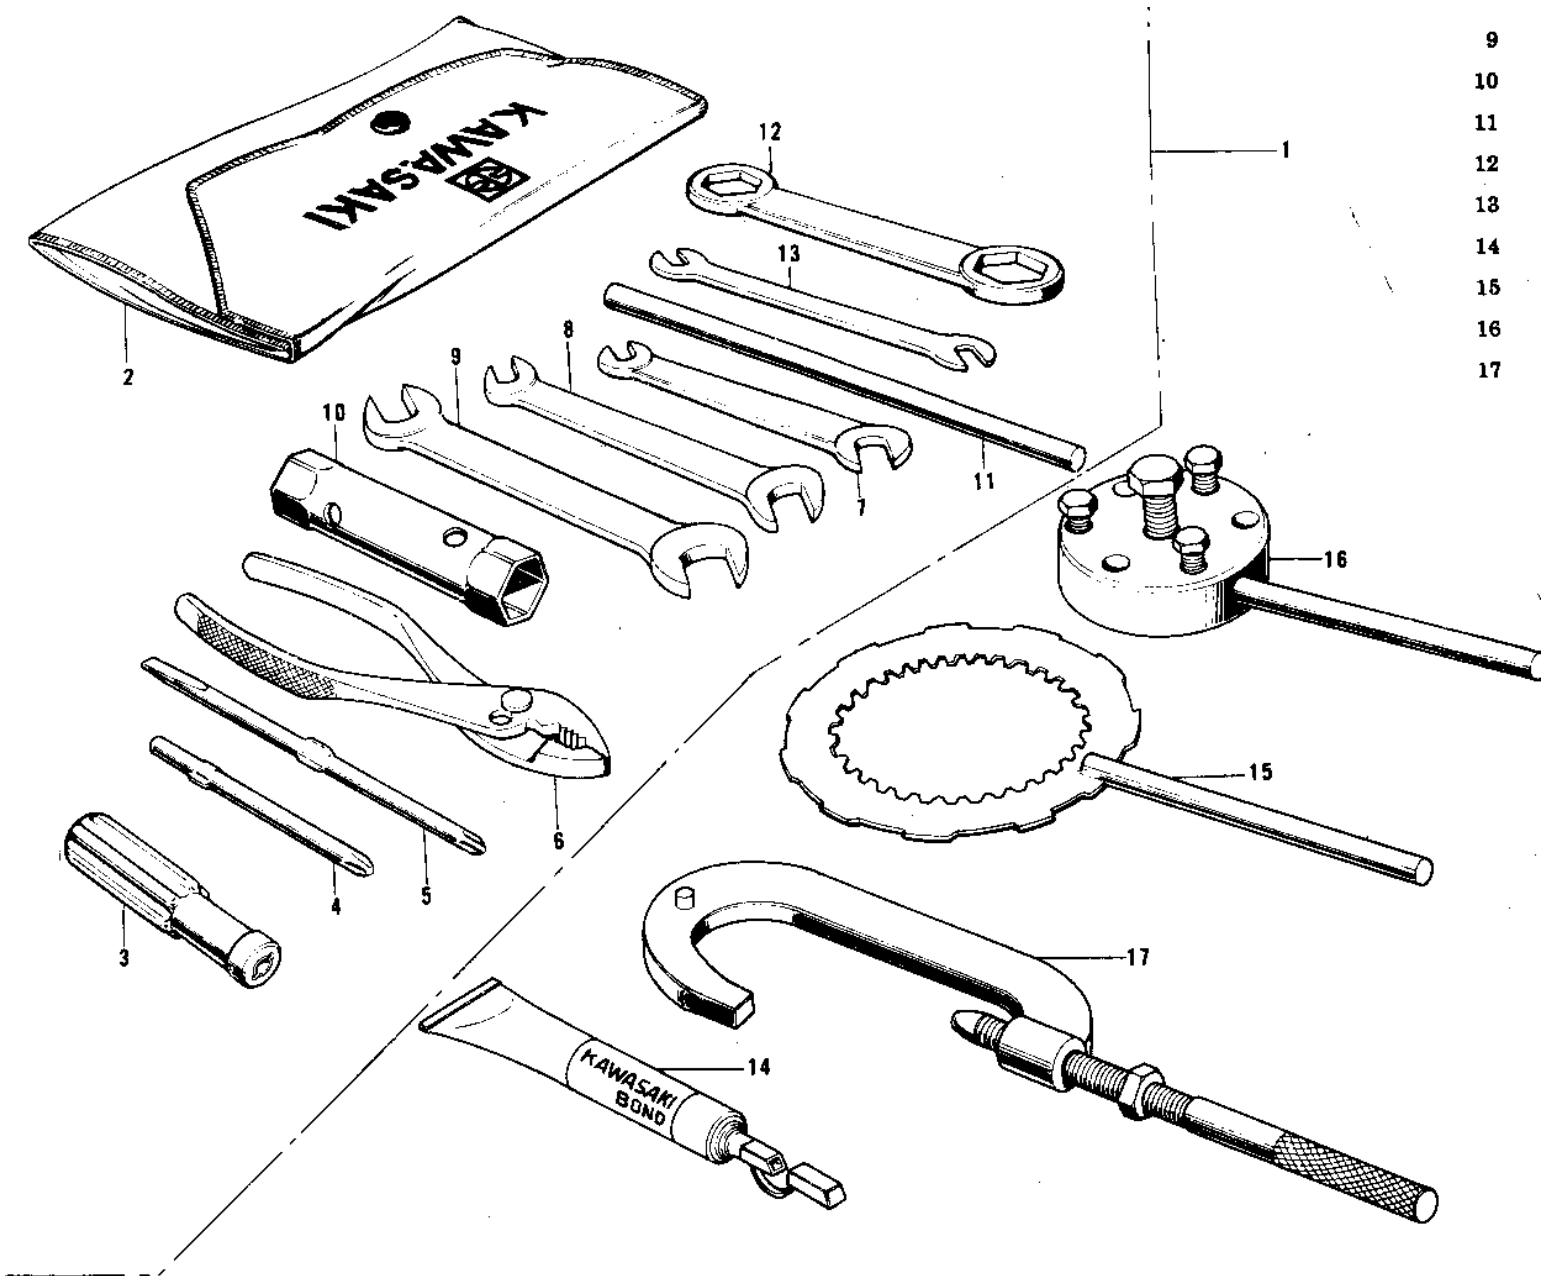

1972 F7-A PARTS DIAGRAM

OWNER TOOLS/SPECIAL SERVICE TOOLS

1972 F7-A PARTS LIST

OWNER TOOLS/SPECIAL SERVICE TOOLS

ITEM NAME	PART NUMBER	QUANTITY
56007-048 (Canada) (Ref # 1)	56007-041	
BAG,TOOL (Ref # 2)	56008-008	
92106-1001 (Canada) (Ref # 3)	92106-002	
SCREW DRIVER #3 PHLIP (Ref # 4)	92107-005	
TOOL-DRIVER (Ref # 5)	92107-1052	
92112-003 (Canada) (Ref # 6)	92112-005	
WRENCH,OPEN,8X10 (Ref # 7)	92126-001	
WRENCH,OPEN END,12X13 (Ref # 8)	92126-002	
TOOL-WRENCH,OPEN END, (Ref # 9)	92110-1153	
WRENCH,BOX,17X21 (Ref # 10)	92110-012	
BAR,SPARK PLUG WRENCH (Ref # 11)	92111-005	
92110-1022 (Canada) (Ref # 12)	92108-009	
TIGHTENER,SPOKE (Ref # 13)	92108-011	
LIQUID GASKET (Ref # 14)	92104-002	
57001-1243 (Canada) (Ref # 15)	56019-100	
UNAVAILABLE IN PRICE BOOK (Ref # 16)	56019-068	
57001-1243 (Canada) (Ref # 17)	56019-040	