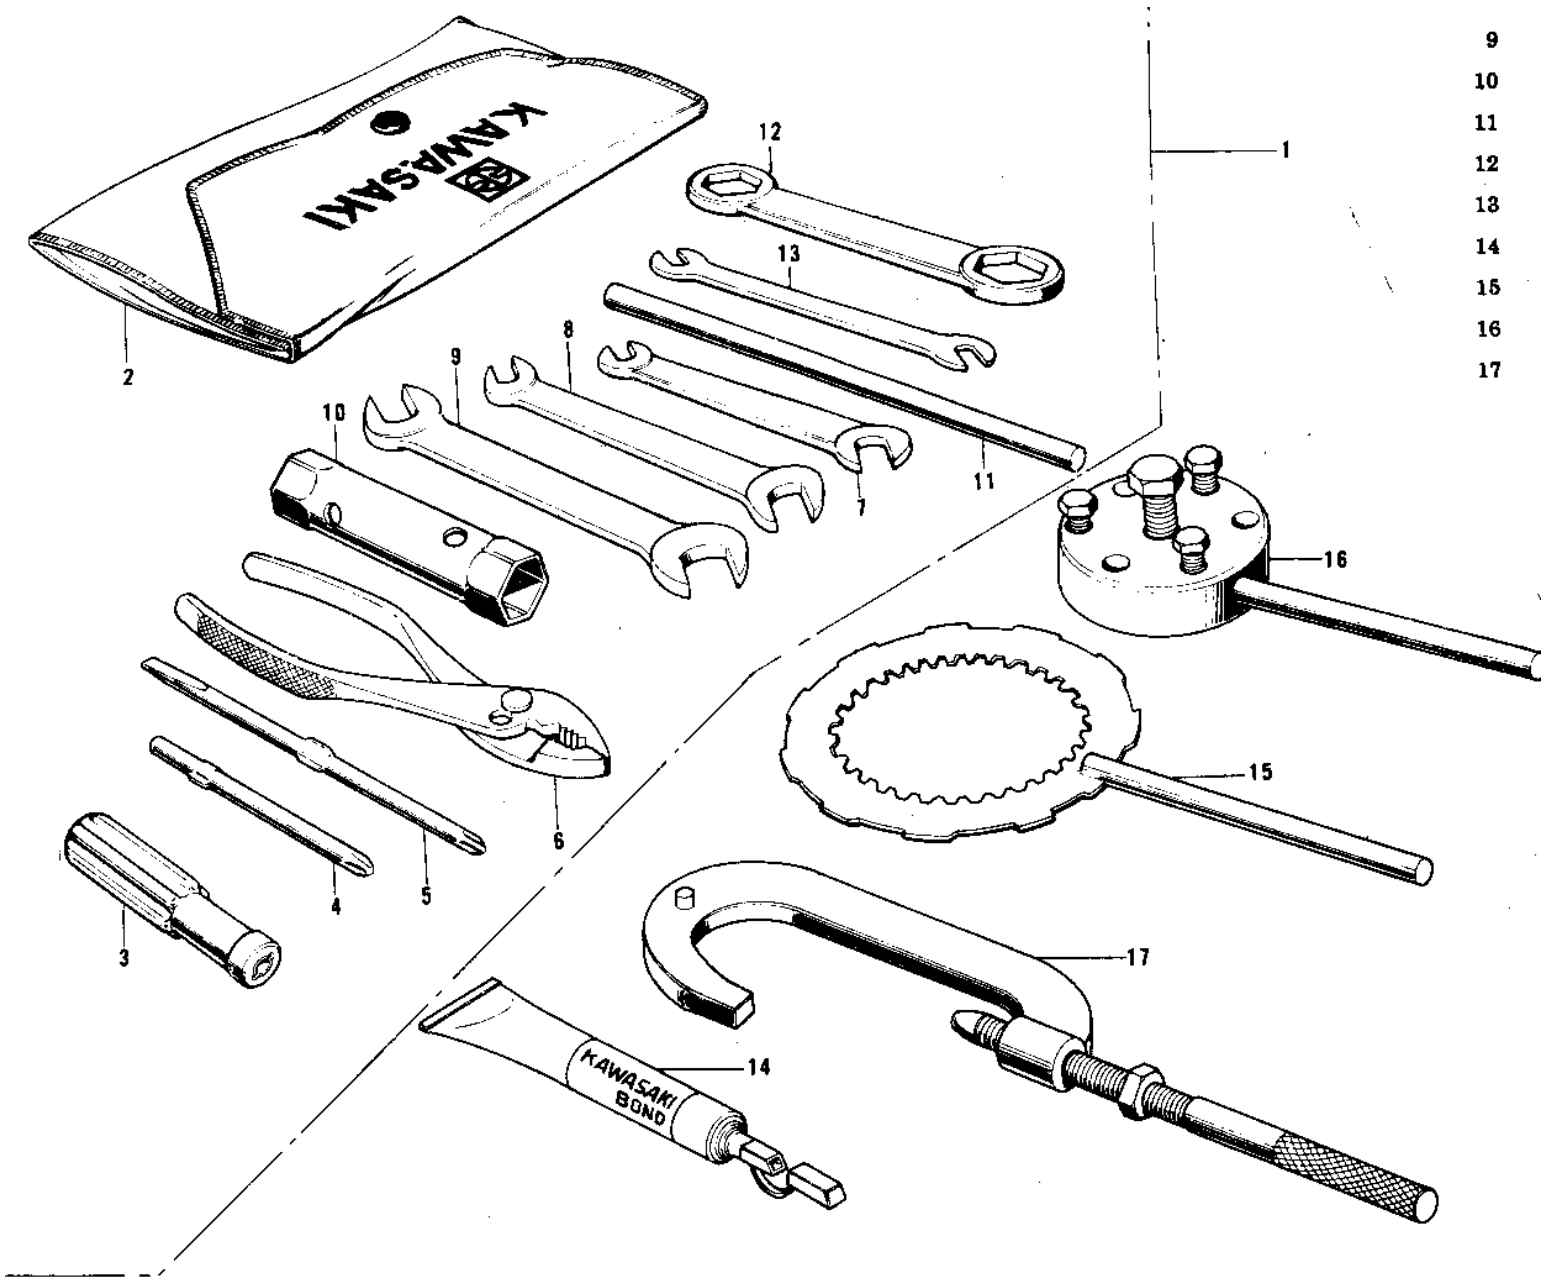

1975 F7-D PARTS DIAGRAM

OWNER TOOLS/SPECIAL SERVICE TOOLS

1975 F7-D PARTS LIST

OWNER TOOLS/SPECIAL SERVICE TOOLS

ITEM NAME	PART NUMBER	QUANTITY
56007-048 (Canada) (Ref # 1)	56007-041	
BAG,TOOL (Ref # 2)	56008-008	
92106-1001 (Canada) (Ref # 3)	92106-002	
SCREW DRIVER #3 PHLIP (Ref # 4)	92107-005	
TOOL-DRIVER (Ref # 5)	92107-1052	
92112-003 (Canada) (Ref # 6)	92112-005	
WRENCH,OPEN,8X10 (Ref # 7)	92126-001	
WRENCH,OPEN END,12X13 (Ref # 8)	92126-002	
TOOL-WRENCH,OPEN END, (Ref # 9)	92110-1153	
WRENCH,BOX,17X21 (Ref # 10)	92110-012	
BAR,SPARK PLUG WRENCH (Ref # 11)	92111-005	
92110-1022 (Canada) (Ref # 12)	92108-009	
TIGHTENER,SPOKE (Ref # 13)	92108-011	
LIQUID GASKET (Ref # 14)	92104-002	
57001-1243 (Canada) (Ref # 15)	56019-100	
UNAVAILABLE IN PRICE BOOK (Ref # 16)	56019-068	
57001-1243 (Canada) (Ref # 17)	56019-040	