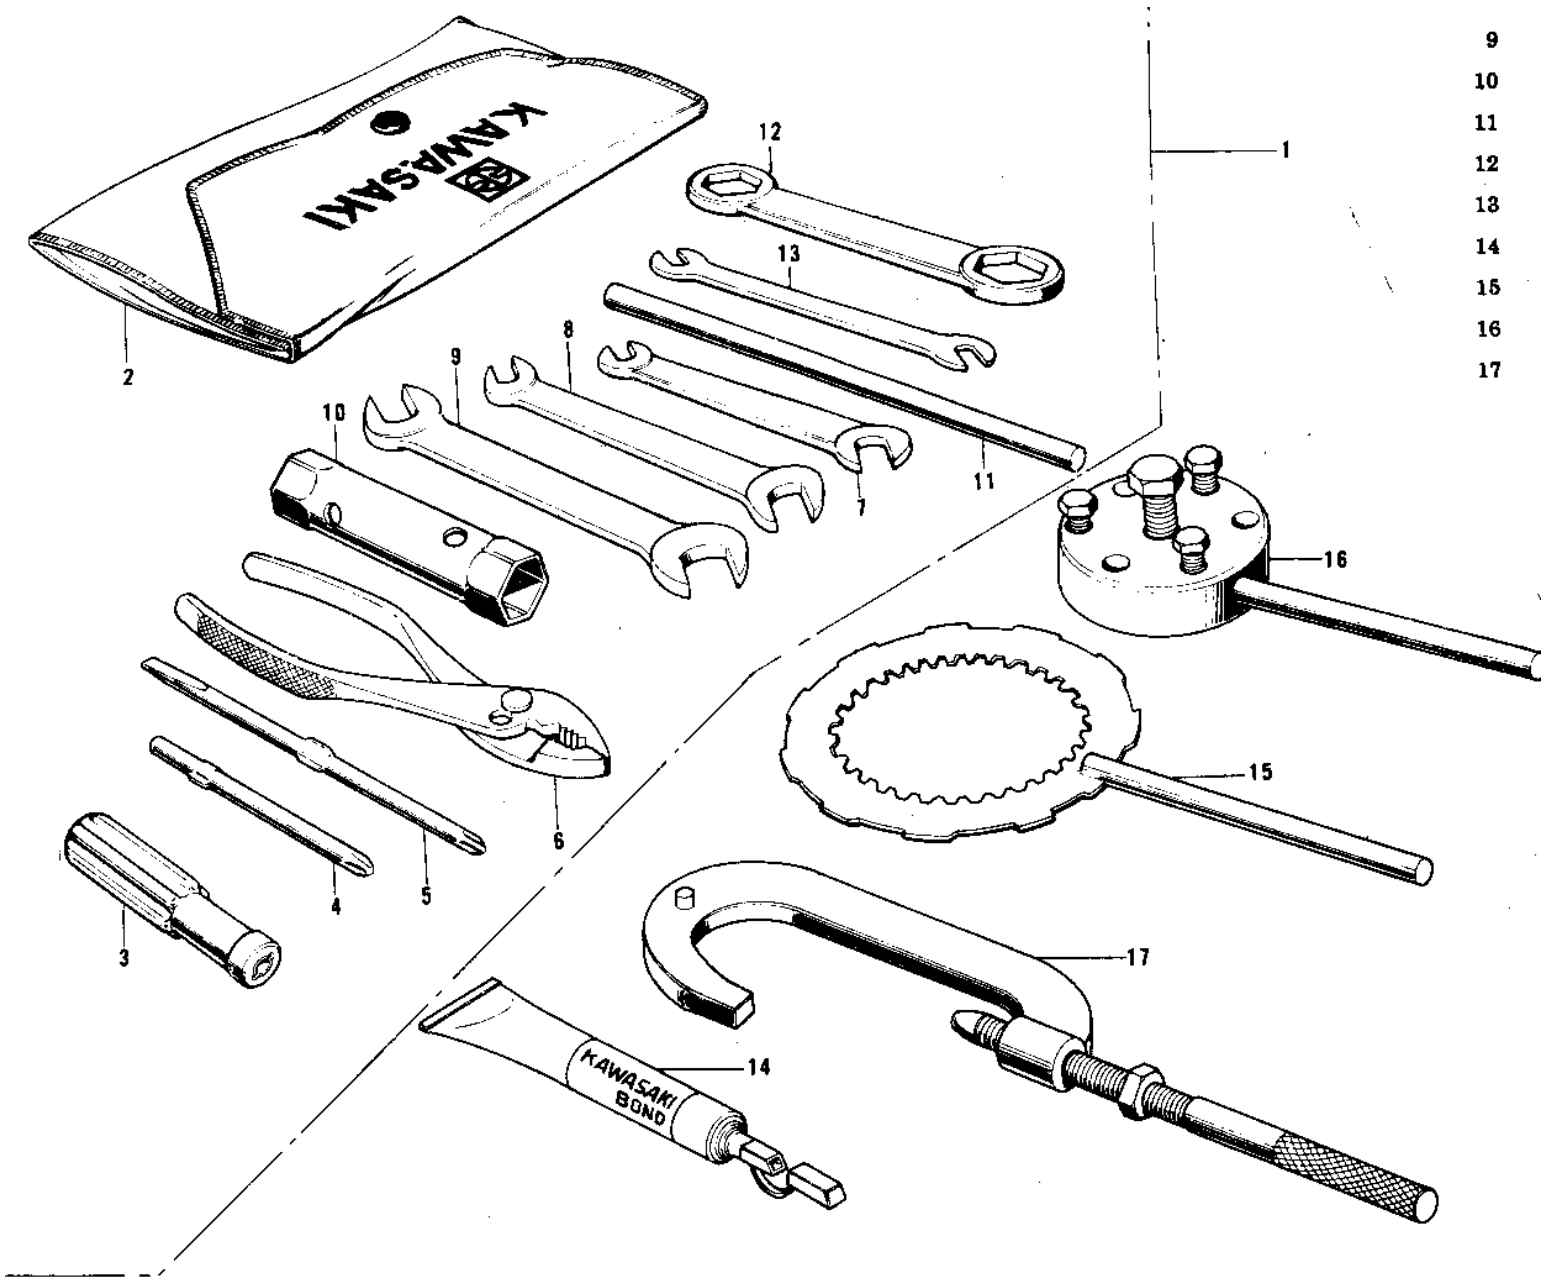

# 1975 F7-D PARTS DIAGRAM

OWNER TOOLS/SPECIAL SERVICE TOOLS

## 1975 F7-D PARTS LIST

### OWNER TOOLS/SPECIAL SERVICE TOOLS

ITEM NAME	PART NUMBER	QUANTITY
56007-048 (Canada) (Ref # 1)	56007-041	
BAG,TOOL (Ref # 2)	56008-008	
92106-1001 (Canada) (Ref # 3)	92106-002	
SCREW DRIVER #3 PHLIP (Ref # 4)	92107-005	
TOOL-DRIVER (Ref # 5)	92107-1052	
92112-003 (Canada) (Ref # 6)	92112-005	
WRENCH,OPEN,8X10 (Ref # 7)	92126-001	
WRENCH,OPEN END,12X13 (Ref # 8)	92126-002	
TOOL-WRENCH,OPEN END, (Ref # 9)	92110-1153	
WRENCH,BOX,17X21 (Ref # 10)	92110-012	
BAR,SPARK PLUG WRENCH (Ref # 11)	92111-005	
92110-1022 (Canada) (Ref # 12)	92108-009	
TIGHTENER,SPOKE (Ref # 13)	92108-011	
LIQUID GASKET (Ref # 14)	92104-002	
57001-1243 (Canada) (Ref # 15)	56019-100	
UNAVAILABLE IN PRICE BOOK (Ref # 16)	56019-068	
57001-1243 (Canada) (Ref # 17)	56019-040	