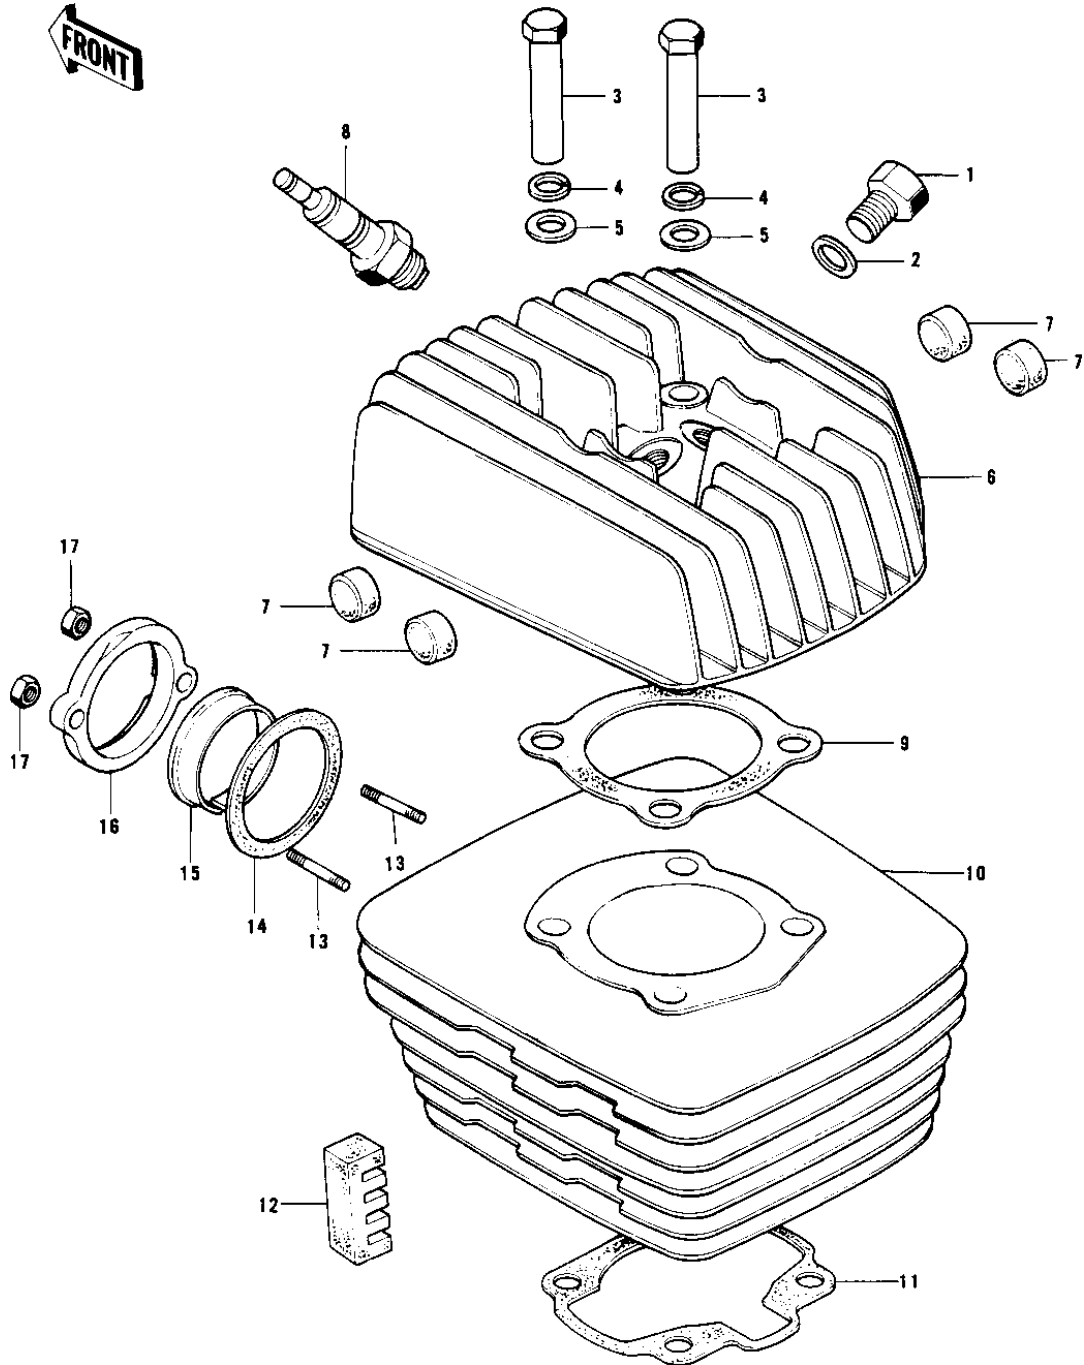

1978 KD175-A3 PARTS DIAGRAM

CYLINDER/HEAD CYLINDER

1978 KD175-A3 PARTS LIST

CYLINDER/HEAD CYLINDER

ITEM NAME	PART NUMBER	QUANTITY
PLUG-CYLINDER HEAD (Ref # 1)	92067-005	
GASKET-CYL HEAD PLUG (Ref # 2)	92065-068	
NUT 8MM (Ref # 3)	92015-020	
WASHER SPRING 12MM (Ref # 4)	461F1200	
WASHER PLAIN 12MM (Ref # 5)	92022-072	
CYLINDER HEAD,BLACK (Ref # 6)	11001-104-21	
DAMPER RUBBER (Ref # 7)	92075-075	
SPARK PLUG B9HS1 (Ref # 8)	B9HS1	
GASKET-CYLINDER HEAD (Ref # 9)	11004-042	
CYLINDER,F.BLACK (Ref # 10)	11005-1025	
GASKET,CYLINDER BASE (Ref # 11)	11009-041	
DAMPER RUBBER-CYLINDER (Ref # 12)	92075-142	
STUD 8X30 (Ref # 13)	172G0830	
GASKET EXHAUST PIPE (Ref # 14)	18067-008	
INSERT,EXHAUST HOLDER (Ref # 15)	18070-007	
HOLDER,EXHAUST (Ref # 16)	18069-049	
NUT,LOCK,8MM (Ref # 17)	92017-013	