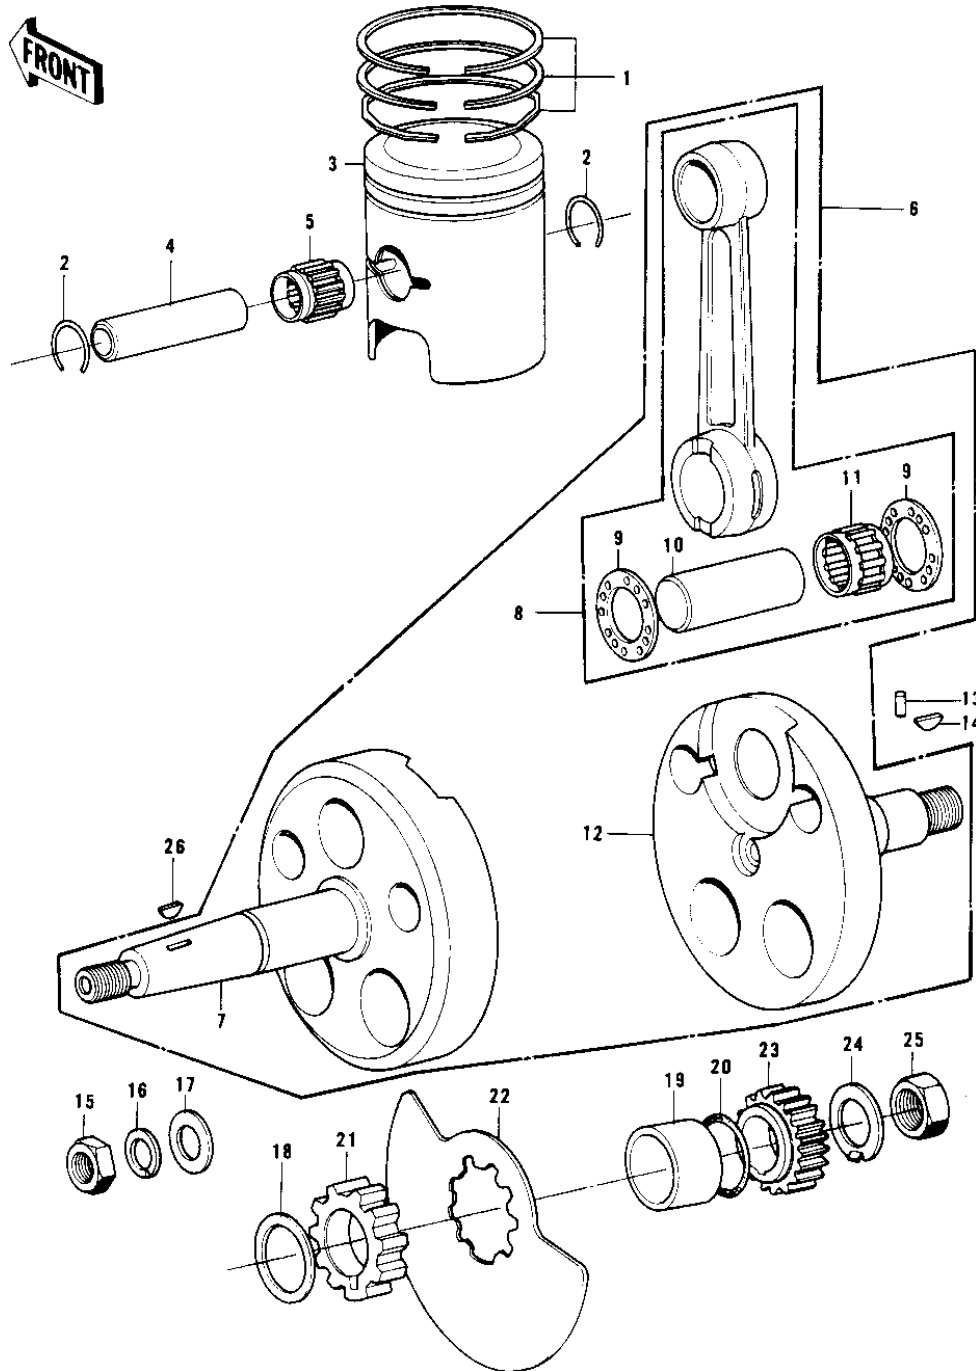

# 1976 KD175-A1 PARTS DIAGRAM

CRANKSHAFT/PISTON/ROTARY VALVE

# 1976 KD175-A1 PARTS LIST

## CRANKSHAFT/PISTON/ROTARY VALVE

ITEM NAME	PART NUMBER	QUANTITY
RING SET,STD (Ref # 1)	13008-058	1
RING SET,0.020'0.S (Ref # 1)	13025-058	(1
RING SET,0.040'0.S (Ref # 1)	13024-058	(1
CIRCLIP PISTON PIN (Ref # 2)	92036-003	2
PISTON,STD (Ref # 3)	13001-074	1
PISTON,0.020'0.S (Ref # 3)	13029-072	(1
PISTON,0.040'0.S (Ref # 3)	13027-065	(1
PIN-PISTON (Ref # 4)	13002-018	1
BEARING,SMALL END (Ref # 5)	13033-034	1
CRANKSHAFT ASSY (Ref # 6)	13036-049	1
CRANKSHAFT,L.H (Ref # 7)	13037-038	1
CONNECTING ROD SET (Ref # 8)	13044-039	1
WASHER SIDE (Ref # 9)	92026-011	2
CRANK PIN (Ref # 10)	13035-022	1
BEARING,BIG END (Ref # 11)	13034-042	1
CRANKSHAFT,R.H (Ref # 12)	13038-034	1
PIN DOWEL 4X10 (Ref # 13)	610A0410	1
WOODRUFF KEY PRY PINI (Ref # 14)	92038-003	1
NUT 14MM (Ref # 15)	92015-043	1
WASHER SPRING 14MM (Ref # 16)	461F1400	1
WASHER-PLAIN,14MM (Ref # 17)	92022-172	1
COLLAR-CRANKSHAFT (Ref # 18)	92027-118	1
COLLAR,25X32X10.5 (Ref # 19)	92143-1370	1
"O" RING,22MM (Ref # 20)	92055-018	1
COLLAR,DISC VLV (Ref # 21)	92027-242	1
VALVE,ROTARY DISC (Ref # 22)	12002-028	1
PINION,PRIMARY (Ref # 23)	13121-027	1
WASHER,LOCK,18MM (Ref # 24)	92024-067	1
NUT 18MM (Ref # 25)	92015-019	1

# 1976 KD175-A1 PARTS LIST

CRANKSHAFT/PISTON/ROTARY VALVE

ITEM NAME	PART NUMBER	QUANTITY
WOODRUFF KEY (Ref # 26)	92038-001	1