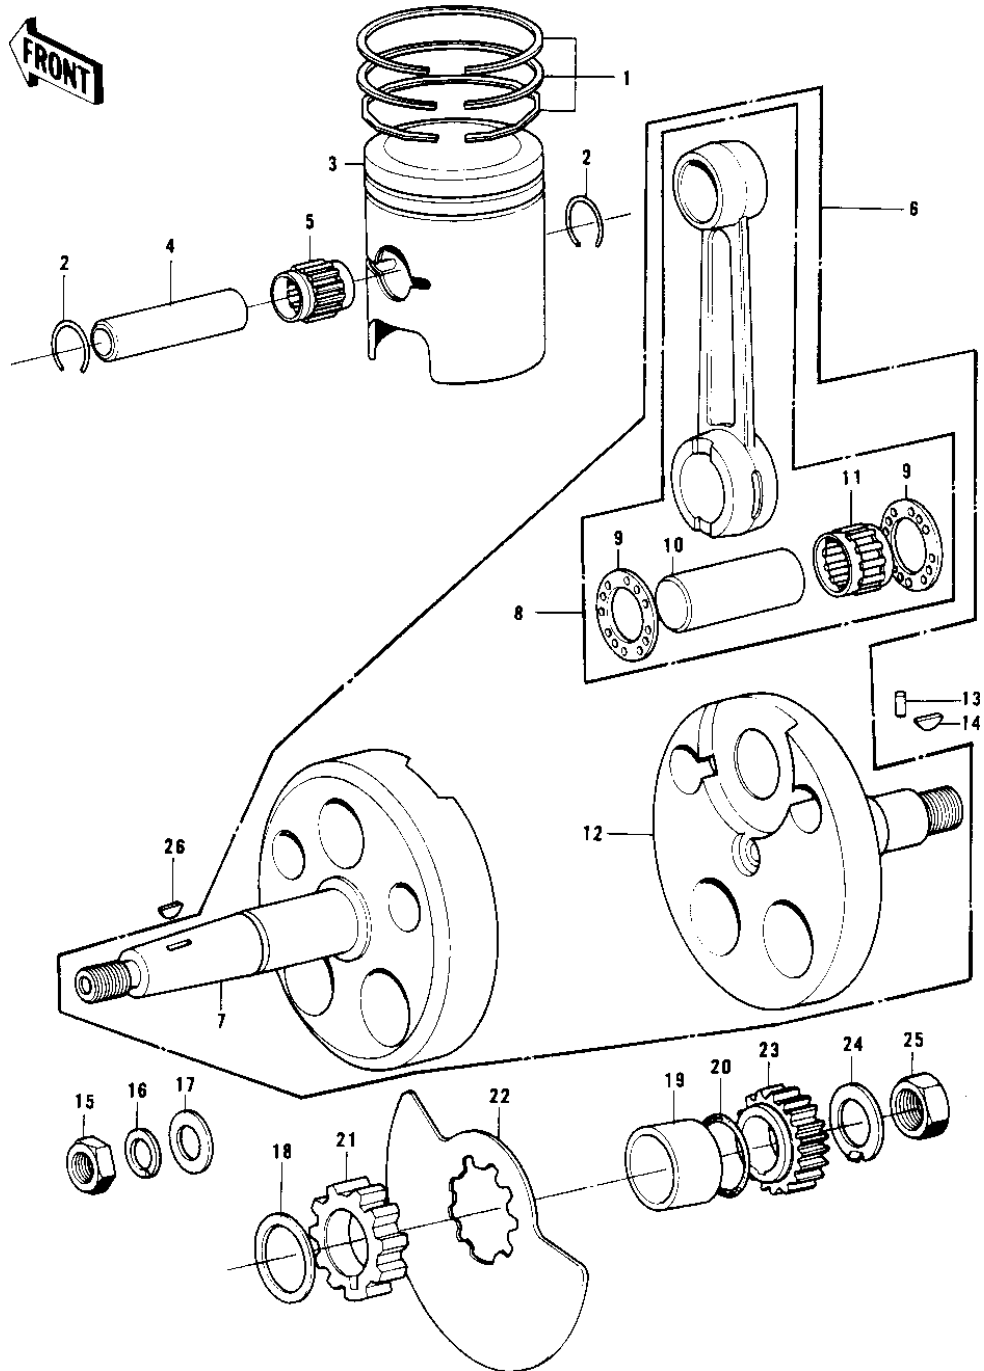

1978 KD175-A3 PARTS DIAGRAM

CRANKSHAFT/PISTON/ROTARY VALVE

1978 KD175-A3 PARTS LIST

CRANKSHAFT/PISTON/ROTARY VALVE

ITEM NAME	PART NUMBER	QUANTITY
RING SET,STD (Ref # 1)	13008-058	
RING SET,0.020'0.S (Ref # 1)	13025-058	
RING SET,0.040'0.S (Ref # 1)	13024-058	
CIRCLIP PISTON PIN (Ref # 2)	92036-003	
PISTON,STD (Ref # 3)	13001-074	
PISTON,0.020'0.S (Ref # 3)	13029-072	
PISTON,0.040'0.S (Ref # 3)	13027-065	
PIN-PISTON (Ref # 4)	13002-018	
BEARING,SMALL END (Ref # 5)	13033-034	
CRANKSHAFT ASSY (Ref # 6)	13036-049	
CRANKSHAFT,L.H (Ref # 7)	13037-038	
CONNECTING ROD SET (Ref # 8)	13044-039	
WASHER SIDE (Ref # 9)	92026-011	
CRANK PIN (Ref # 10)	13035-022	
BEARING,BIG END (Ref # 11)	13034-042	
CRANKSHAFT,R.H (Ref # 12)	13038-034	
PIN DOWEL 4X10 (Ref # 13)	610A0410	
WOODRUFF KEY PRY PINI (Ref # 14)	92038-003	
NUT 14MM (Ref # 15)	92015-043	
WASHER SPRING 14MM (Ref # 16)	461F1400	
WASHER-PLAIN,14MM (Ref # 17)	92022-172	
COLLAR-CRANKSHAFT (Ref # 18)	92027-118	
COLLAR,25X32X10.5 (Ref # 19)	92143-1370	
"O" RING,22MM (Ref # 20)	92055-018	
COLLAR,DISC VLV (Ref # 21)	92027-242	
VALVE,ROTARY DISC (Ref # 22)	12002-028	
PINION,PRIMARY (Ref # 23)	13121-027	
WASHER,LOCK,18MM (Ref # 24)	92024-067	
NUT 18MM (Ref # 25)	92015-019	

1978 KD175-A3 PARTS LIST

CRANKSHAFT/PISTON/ROTARY VALVE

ITEM NAME	PART NUMBER	QUANTITY
WOODRUFF KEY (Ref # 26)	92038-001	