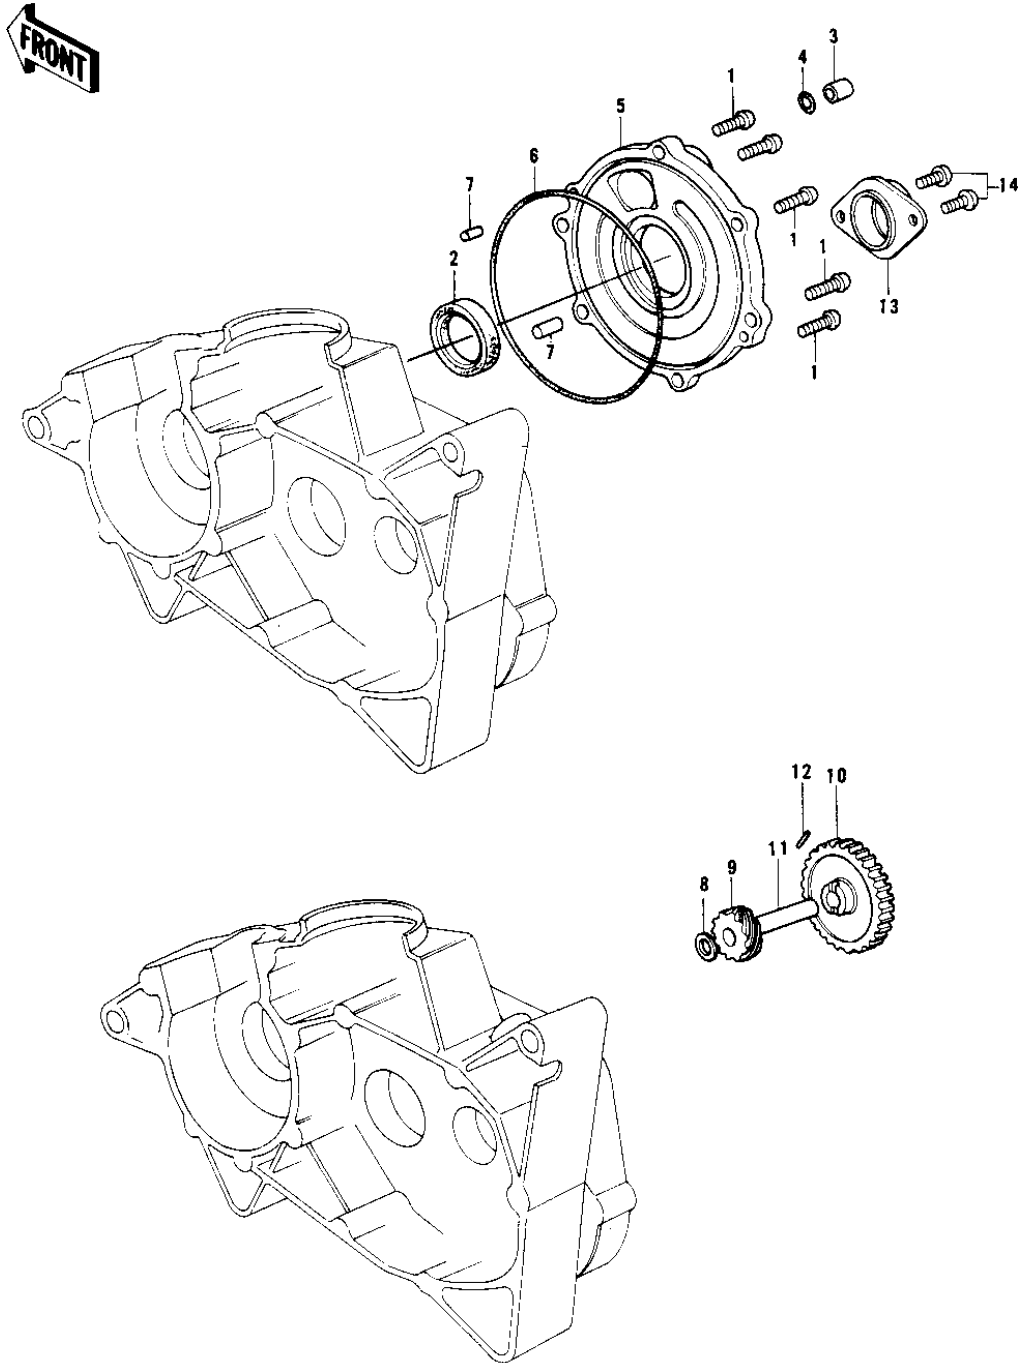

1976 KD175-A1 PARTS DIAGRAM

ROTARY VALVE COVER

1976 KD175-A1 PARTS LIST

ROTARY VALVE COVER

ITEM NAME	PART NUMBER	QUANTITY
SCREW PAN HEAD 6X20 (Ref # 1)	220B0620	6
OIL SEAL TB32457 (Ref # 2)	653B324507	1
COLLAR,VALU COVER (Ref # 3)	92027-243	1
"O" RING,CHECK VALVE (Ref # 4)	92055-037	1
COVER,ROTARY DISC VL (Ref # 5)	14019-053	1
"O" RING,120MM (Ref # 6)	92055-019	1
PIN DOWEL 5X12 (Ref # 7)	610A0512	2
WASHER THRUST (Ref # 8)	92026-025	1
GEAR-TACHOMETER (Ref # 9)	13224-007	1
GEAR-OIL PUMP (Ref # 10)	16085-016	1
SHAFT-OIL PUMP (Ref # 11)	16086-002	1
PIN,DOWEL (Ref # 12)	92042-035	1
HOLDER,CARBURETOR (Ref # 13)	16065-026	1
SCREW PAN HEAD 6X12 (Ref # 14)	220B0612	2