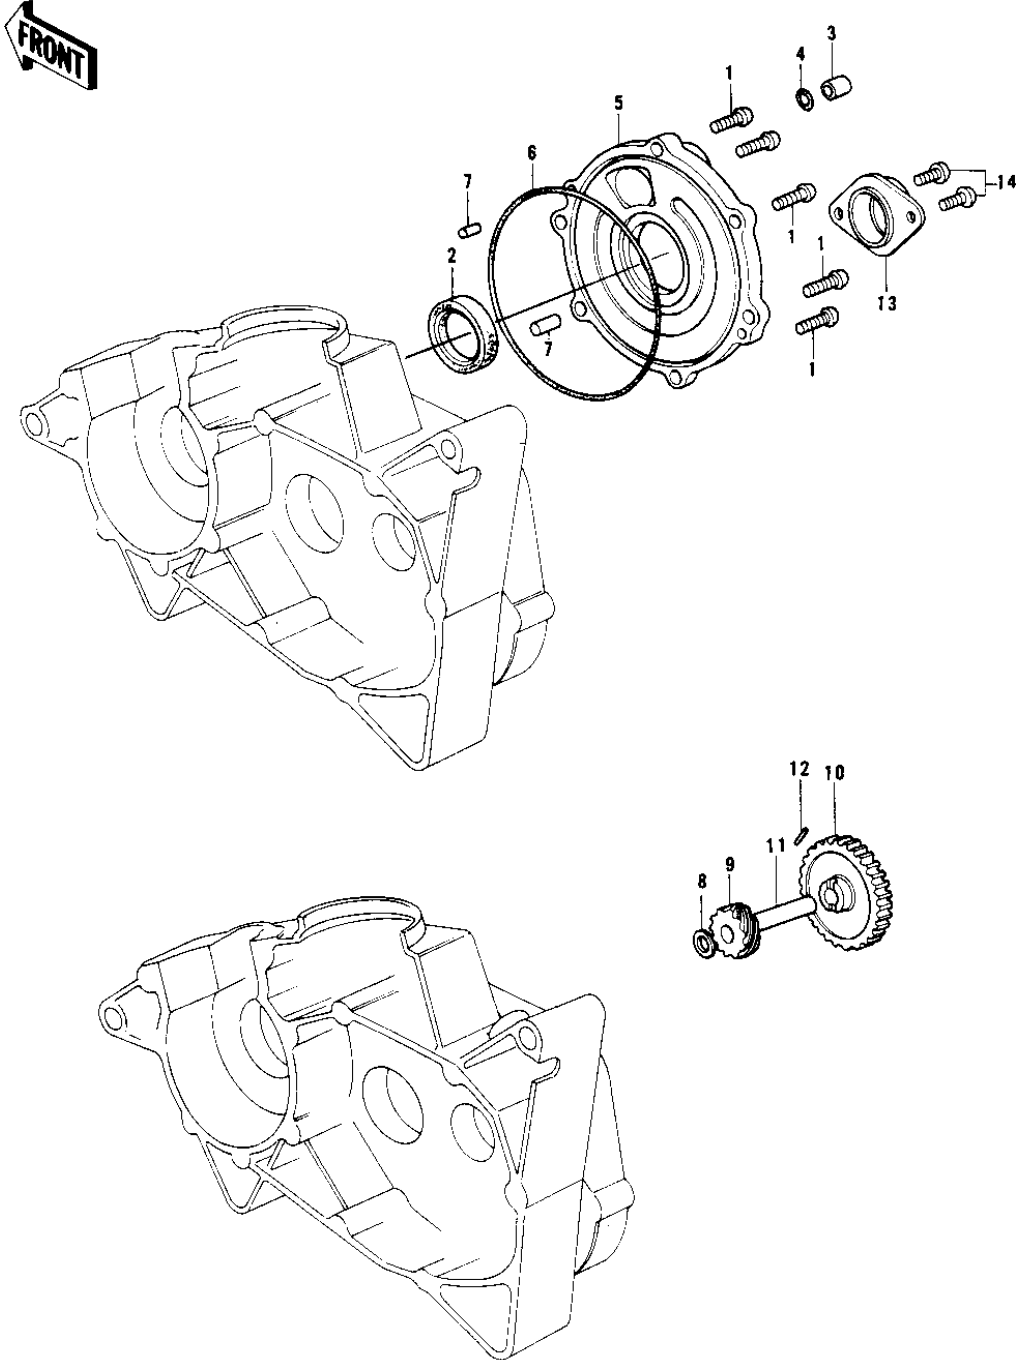

1978 KD175-A3 PARTS DIAGRAM

ROTARY VALVE COVER

1978 KD175-A3 PARTS LIST

ROTARY VALVE COVER

ITEM NAME	PART NUMBER	QUANTITY
SCREW PAN HEAD 6X20 (Ref # 1)	220B0620	
OIL SEAL TB32457 (Ref # 2)	653B324507	
COLLAR,VALU COVER (Ref # 3)	92027-243	
"0" RING,CHECK VALVE (Ref # 4)	92055-037	
COVER,ROTARY DISC VL (Ref # 5)	14019-053	
"0" RING,120MM (Ref # 6)	92055-019	
PIN DOWEL 5X12 (Ref # 7)	610A0512	
WASHER THRUST (Ref # 8)	92026-025	
GEAR-TACHOMETER (Ref # 9)	13224-007	
GEAR-OIL PUMP (Ref # 10)	16085-016	
SHAFT-OIL PUMP (Ref # 11)	16086-002	
PIN,DOWEL (Ref # 12)	92042-035	
HOLDER,CARBURETOR (Ref # 13)	16065-026	
SCREW PAN HEAD 6X12 (Ref # 14)	220B0612	