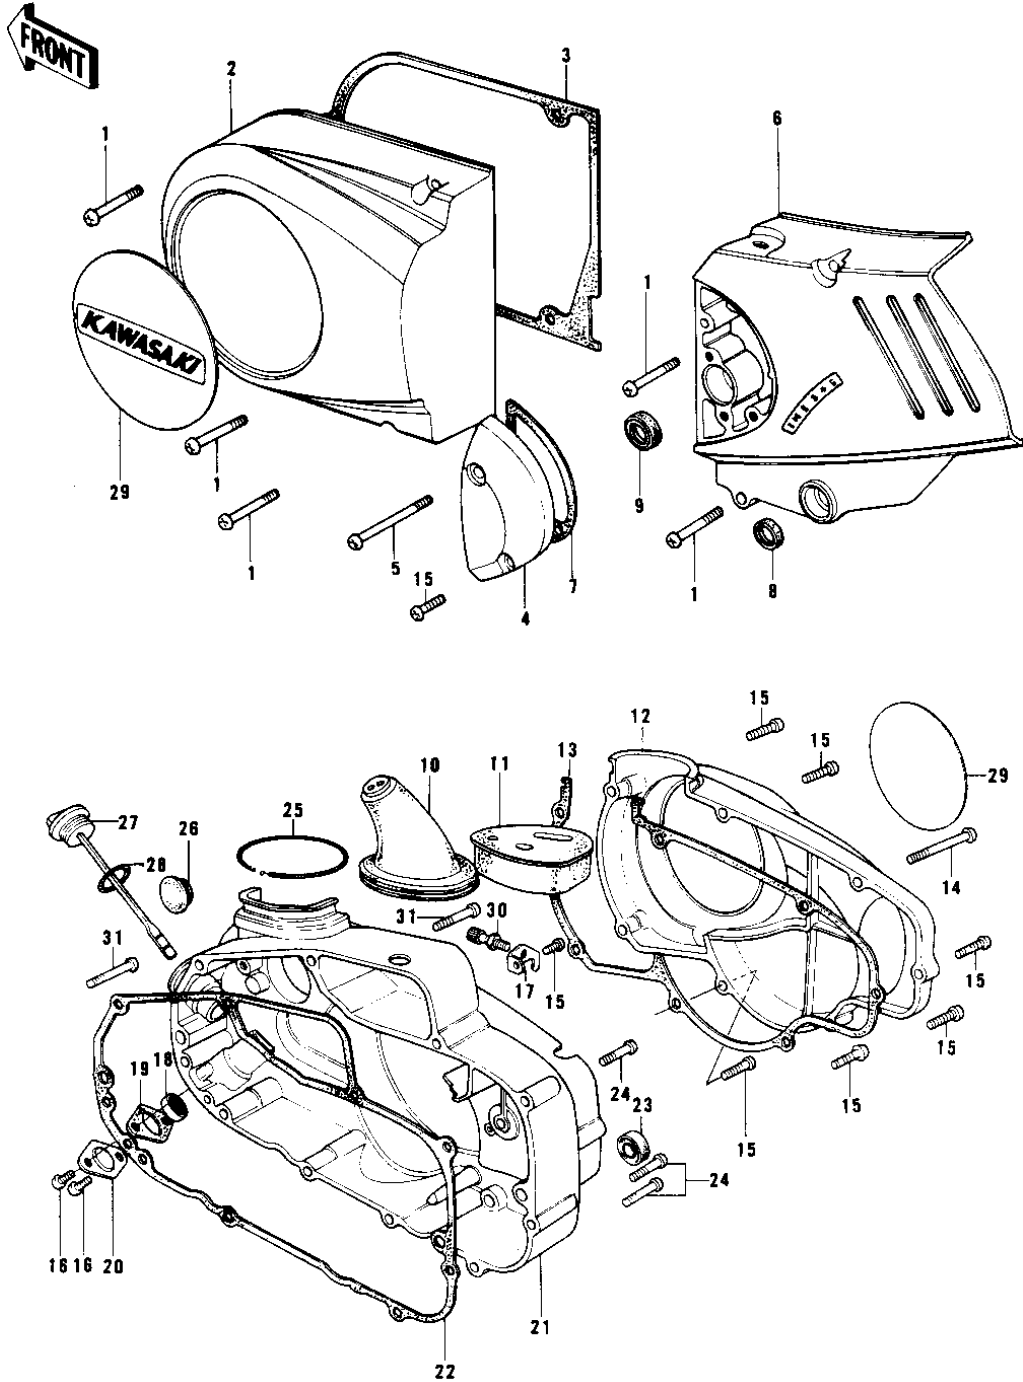

1976 KD175-A1 PARTS DIAGRAM

ENGINE COVERS

1976 KD175-A1 PARTS LIST

ENGINE COVERS

ITEM NAME	PART NUMBER	QUANTITY
SCREW PAN HEAD 6X45 (Ref # 1)	220B0645	5
COVER,L.H ENGINE,BARE (Ref # 2)	14031-091-2H	1
GASKET,L.H ENGINE COV (Ref # 3)	14045-024	1
COVER,CLUTCH RELESE (Ref # 4)	14030-065-2H	1
SCREW PAN HEAD 6X80 (Ref # 5)	220B0680	1
COVER,FRONT CHAIN,BAR (Ref # 6)	14026-031-2H	1
GASKET,CLUTCH REL COV (Ref # 7)	14049-005	1
SEAL-OIL (Ref # 8)	92049-1249	1
OIL SEAL,VC7205 (Ref # 9)	92052-013	1
CAP,CARBURETOR (Ref # 10)	14038-045	1
CAP,CARBURETOR (Ref # 11)	14038-044	1
CAP,CLUTCH RELEASE,BL (Ref # 12)	14030-1004	1
GASKET,CARBURETOR COV (Ref # 13)	14048-006	1
SCREW PAN HEAD 6X85 (Ref # 14)	220B0685	1
SCREW PAN HEAD 6X20 (Ref # 15)	220B0620	7
SCREW PAN HEAD 6X12 (Ref # 16)	220B0612	3
HOLDER,OIL PUMP CABL (Ref # 17)	14044-011	1
DRAIN,FUEL (Ref # 18)	16116-006	1
GASKET,FUEL DRAIN (Ref # 19)	14049-006	1
CAP,FUEL DRAIN (Ref # 20)	14028-007	1
COVER,R.H ENGINE,BARE (Ref # 21)	14032-110-2H	1
GASKET,R.H ENGINE COV (Ref # 22)	14046-032	1
OIL SEAL TB16267 (Ref # 23)	92051-003	1
SCREW PAN HEAD 6X35 (Ref # 24)	220B0635	6
SPRING COIL (Ref # 25)	92081-047	1
CAP CARB MOUNT HOLE (Ref # 26)	14039-001	1
PLUG,OIL FILLER (Ref # 27)	16115-023	1
"O" RING,20MM (Ref # 28)	670B2020	1
EMBLEM,ENGINE COVER (Ref # 29)	56018-205	2

1976 KD175-A1 PARTS LIST

ENGINE COVERS

ITEM NAME	PART NUMBER	QUANTITY
MARK,ENGINE COVER (Ref # 29)	56018-1099	2
ADJUSTER,CABLE (Ref # 30)	16002-012	1
SCREW PAN HEAD 6X50 (Ref # 31)	220B0650	3