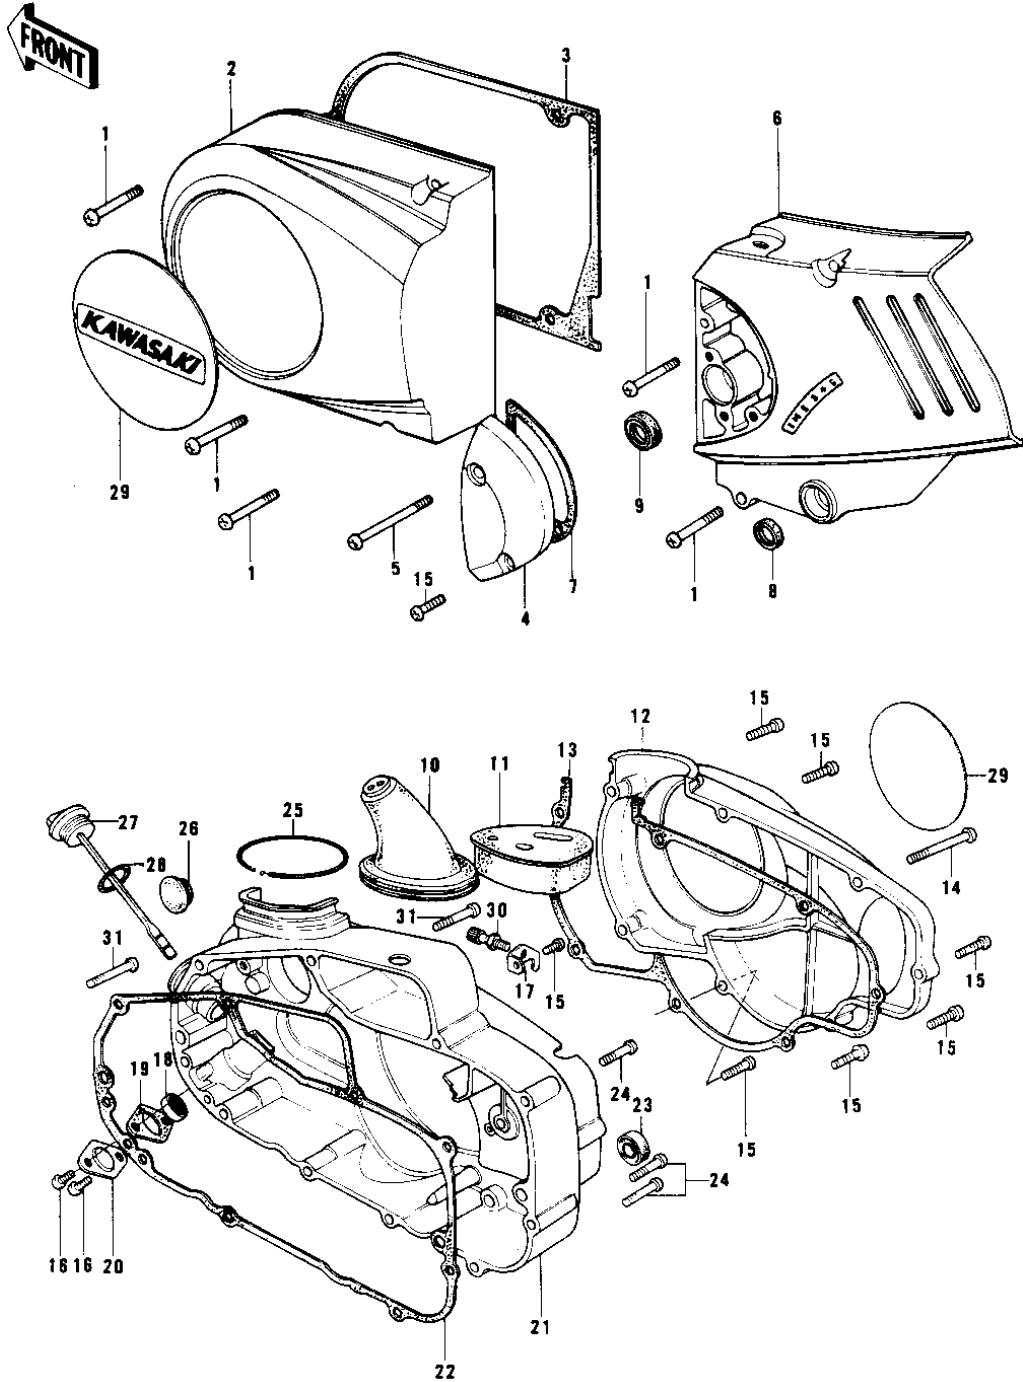

# 1976 KD175-A1 PARTS DIAGRAM

## ENGINE COVERS

## ENGINE COVERS

ITEM NAME	PART NUMBER	QUANTITY
SCREW PAN HEAD 6X45 (Ref # 1)	220B0645	5
COVER,L.H ENGINE,BARE (Ref # 2)	14031-091-2H	1
GASKET,L.H ENGINE COV (Ref # 3)	14045-024	1
COVER,CLUTCH RELESE (Ref # 4)	14030-065-2H	1
SCREW PAN HEAD 6X80 (Ref # 5)	220B0680	1
COVER,FRONT CHAIN,BAR (Ref # 6)	14026-031-2H	1
GASKET,CLUTCH REL COV (Ref # 7)	14049-005	1
SEAL-OIL (Ref # 8)	92049-1249	1
OIL SEAL,VC7205 (Ref # 9)	92052-013	1
CAP,CARBURETOR (Ref # 10)	14038-045	1
CAP,CARBURETOR (Ref # 11)	14038-044	1
CAP,CLUTCH RELEASE,BL (Ref # 12)	14030-1004	1
GASKET,CARBURETOR COV (Ref # 13)	14048-006	1
SCREW PAN HEAD 6X85 (Ref # 14)	220B0685	1
SCREW PAN HEAD 6X20 (Ref # 15)	220B0620	7
SCREW PAN HEAD 6X12 (Ref # 16)	220B0612	3
HOLDER,OIL PUMP CABL (Ref # 17)	14044-011	1
DRAIN,FUEL (Ref # 18)	16116-006	1
GASKET,FUEL DRAIN (Ref # 19)	14049-006	1
CAP,FUEL DRAIN (Ref # 20)	14028-007	1
COVER,R.H ENGINE,BARE (Ref # 21)	14032-110-2H	1
GASKET,R.H ENGINE COV (Ref # 22)	14046-032	1
OIL SEAL TB16267 (Ref # 23)	92051-003	1
SCREW PAN HEAD 6X35 (Ref # 24)	220B0635	6
SPRING COIL (Ref # 25)	92081-047	1
CAP CARB MOUNT HOLE (Ref # 26)	14039-001	1
PLUG,OIL FILLER (Ref # 27)	16115-023	1
"O" RING,20MM (Ref # 28)	670B2020	1
EMBLEM,ENGINE COVER (Ref # 29)	56018-205	2

## ENGINE COVERS

ITEM NAME	PART NUMBER	QUANTITY
MARK,ENGINE COVER (Ref # 29)	56018-1099	2
ADJUSTER,CABLE (Ref # 30)	16002-012	1
SCREW PAN HEAD 6X50 (Ref # 31)	220B0650	3