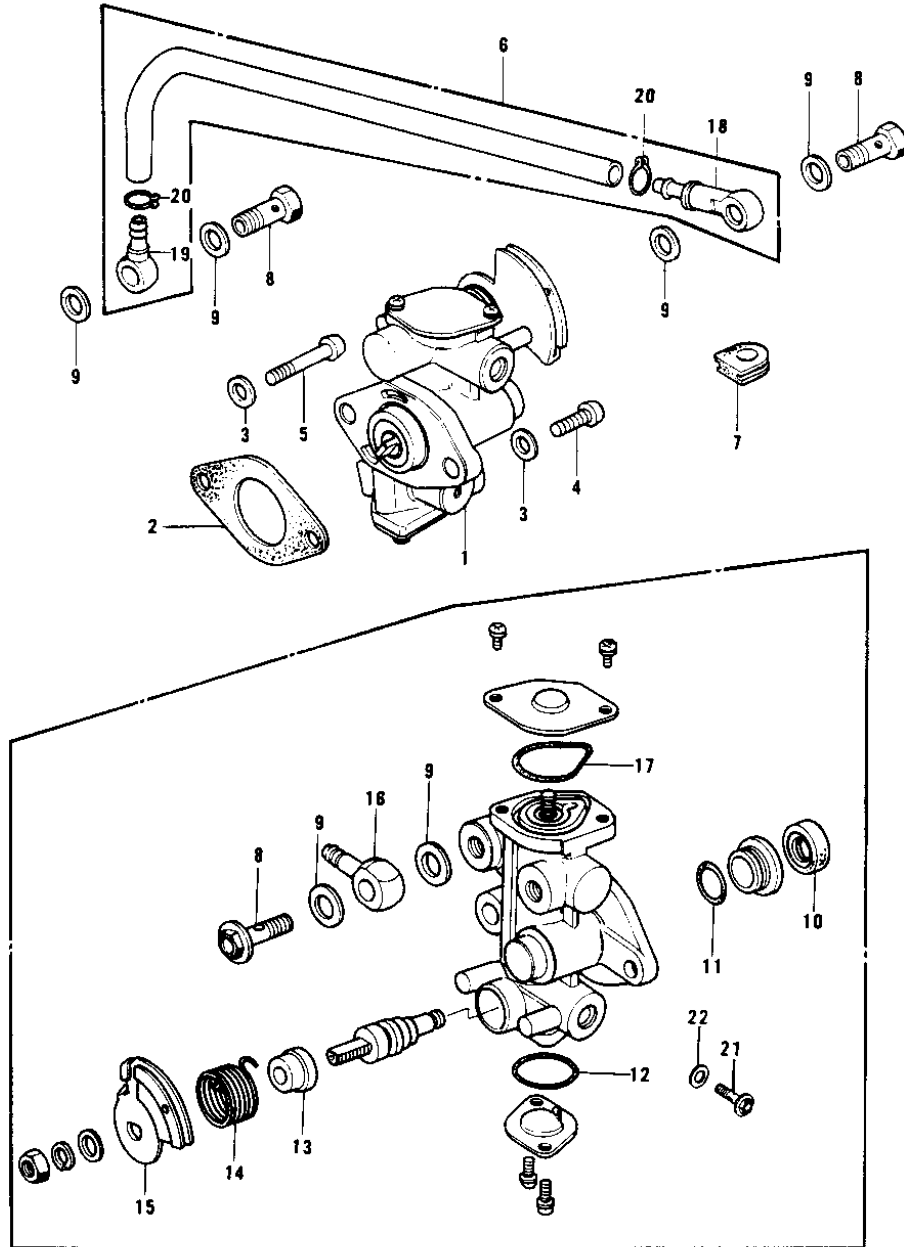

1976 KD175-A1 PARTS DIAGRAM

OIL PUMP

1976 KD175-A1 PARTS LIST

OIL PUMP

ITEM NAME	PART NUMBER	QUANTITY
OIL PUMP ASSY (Ref # 1)	16082-068	1
OIL PUMP ASSY (Ref # 1)	16082-068	1
GASKET,OIL PUMP (Ref # 2)	11060-1160	1
WASHER OIL PUMP (Ref # 3)	92022-037	2
SCREW-PAN-CROS (Ref # 4)	220B0514	1
SCREW PAN CROSS,5X28 (Ref # 5)	220B0528	1
PIPE ASSY,OIL (Ref # 6)	16134-028	1
GROMMET,OIL PUMP (Ref # 7)	92071-091	1
BOLT-BANJO,6MM (Ref # 8)	92060-013	3
WASHER OIL PUMP BANJO (Ref # 9)	92022-077	6
OIL SEAL OIL PUMP SHT (Ref # 10)	16091-001	1
"O" RING,OIL PUMP SHT (Ref # 11)	16090-002	1
"O" RING,LOWER CAP (Ref # 12)	16090-003	1
"O" RING,LOWER CAP (Ref # 12)	16090-004	1
SEAL-OIL,CAMSHAFT,"X" (Ref # 13)	92049-1294	1
SPRING OIL PUMP LEVER (Ref # 14)	16093-004	1
LEVER-OIL PUMP CABLE (Ref # 15)	16096-007	1
CONNECTOR BANJO (Ref # 16)	92061-009	1
"O" RING,UPPER CAP (Ref # 17)	16088-002	1
VALVE,CHECK (Ref # 18)	16128-009	1
CONNECTOR,OIL PIPE (Ref # 19)	92061-018	1
CLAMP,OIL PIPE (Ref # 20)	92036-022	2
BOLT,AIR VENT (Ref # 21)	92009-1010	1
WASHER (Ref # 22)	92022-1006	1