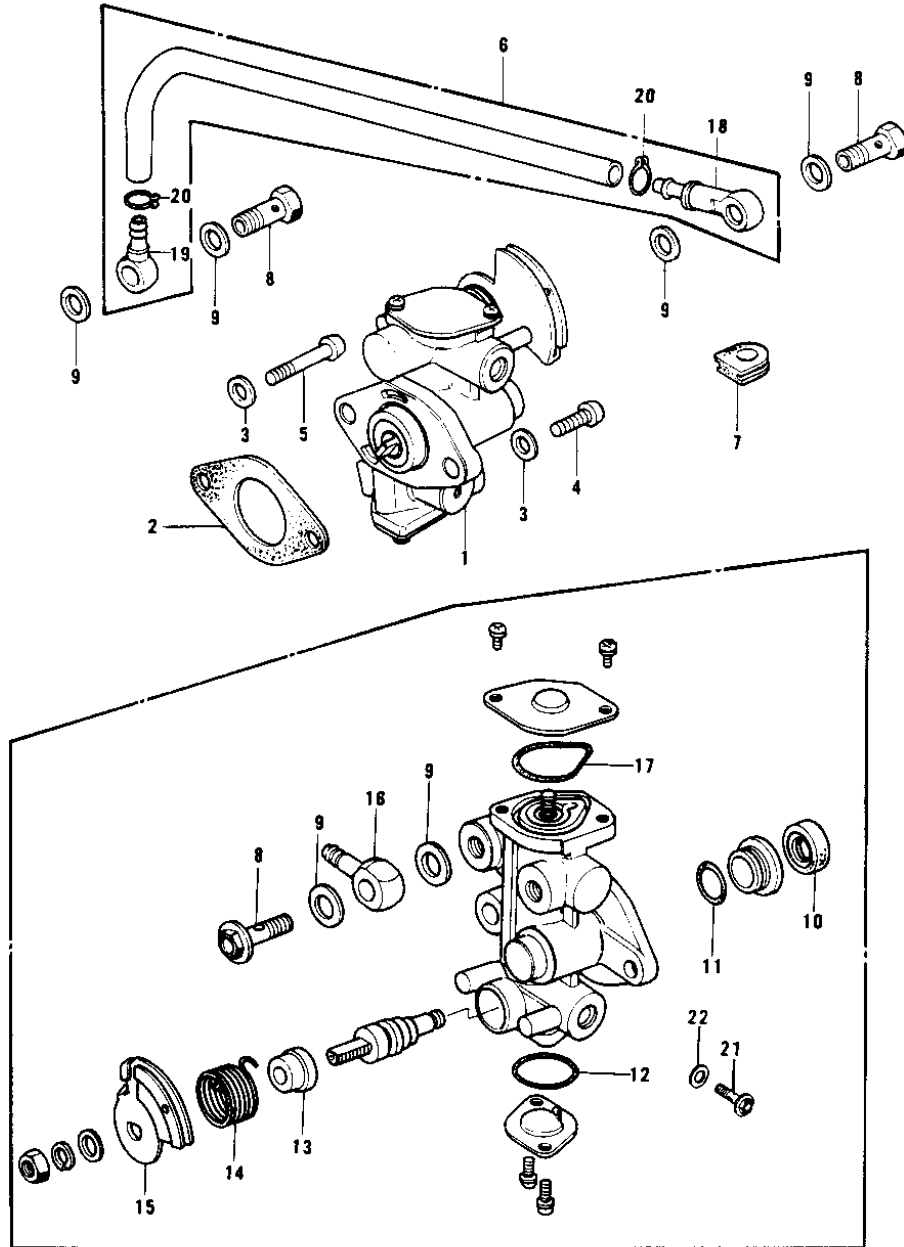

1978 KD175-A3 PARTS DIAGRAM

OIL PUMP

1978 KD175-A3 PARTS LIST

OIL PUMP

ITEM NAME	PART NUMBER	QUANTITY
OIL PUMP ASSY (Ref # 1)	16082-068	
OIL PUMP ASSY (Ref # 1)	16082-068	
GASKET,OIL PUMP (Ref # 2)	11060-1160	
WASHER OIL PUMP (Ref # 3)	92022-037	
SCREW-PAN-CROS (Ref # 4)	220B0514	
SCREW PAN CROSS,5X28 (Ref # 5)	220B0528	
PIPE ASSY,OIL (Ref # 6)	16134-028	
GROMMET,OIL PUMP (Ref # 7)	92071-091	
BOLT-BANJO,6MM (Ref # 8)	92060-013	
WASHER OIL PUMP BANJO (Ref # 9)	92022-077	
OIL SEAL OIL PUMP SHT (Ref # 10)	16091-001	
"0" RING,OIL PUMP SHT (Ref # 11)	16090-002	
"0" RING,LOWER CAP (Ref # 12)	16090-003	
"0" RING,LOWER CAP (Ref # 12)	16090-004	
SEAL-OIL,CAMSHAFT,"X" (Ref # 13)	92049-1294	
SPRING OIL PUMP LEVER (Ref # 14)	16093-004	
LEVER-OIL PUMP CABLE (Ref # 15)	16096-007	
CONNECTOR BANJO (Ref # 16)	92061-009	
"0" RING,UPPER CAP (Ref # 17)	16088-002	
VALVE,CHECK (Ref # 18)	16128-009	
CONNECTOR,OIL PIPE (Ref # 19)	92061-018	
CLAMP,OIL PIPE (Ref # 20)	92036-022	
BOLT,AIR VENT (Ref # 21)	92009-1010	
WASHER (Ref # 22)	92022-1006	