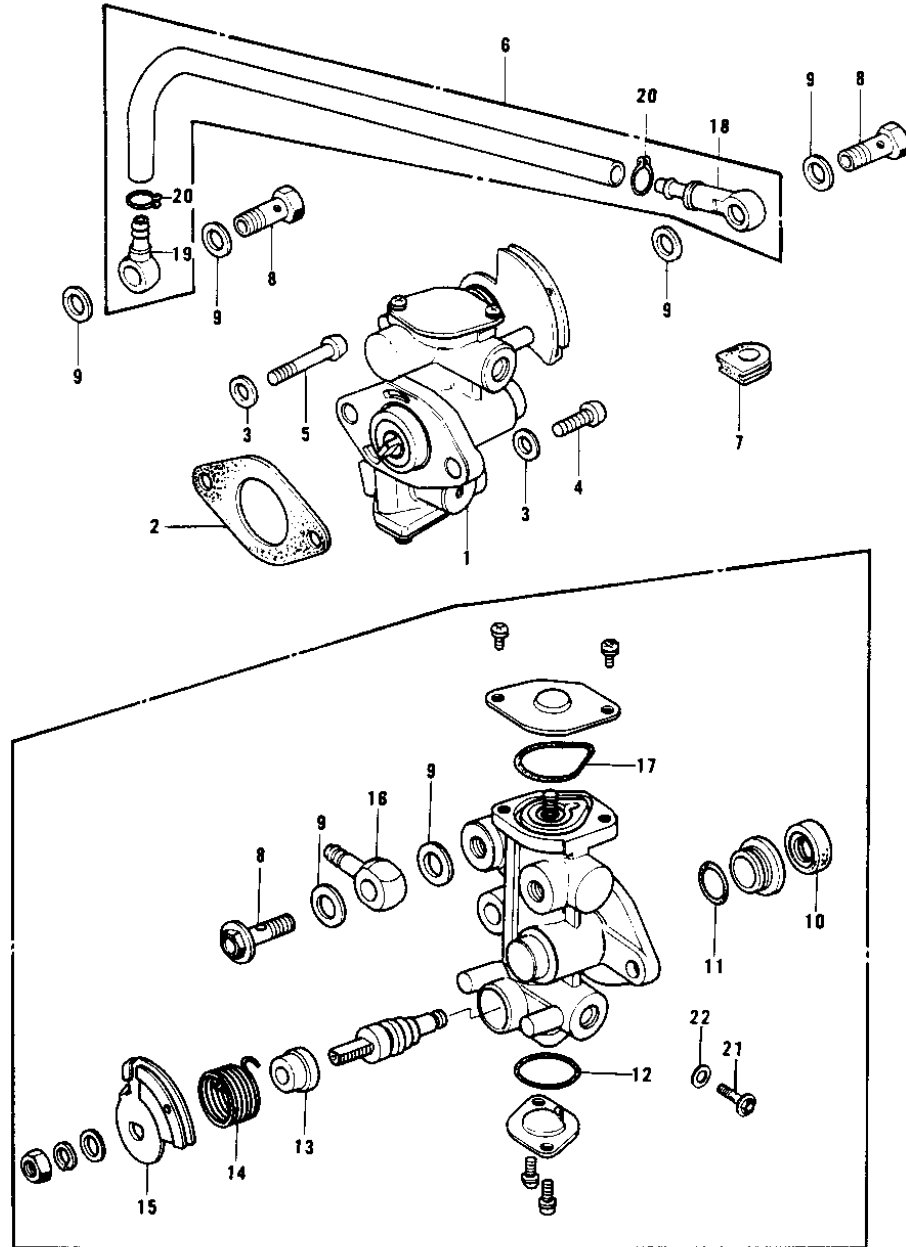

1978 KD175-A3 PARTS DIAGRAM

OIL PUMP

1978 KD175-A3 PARTS LIST

OIL PUMP

ITEM NAME	PART NUMBER	QUANTITY
OIL PUMP ASSY (Ref # 1)	16082-068	
OIL PUMP ASSY (Ref # 1)	16082-068	
GASKET,OIL PUMP (Ref # 2)	11060-1160	
WASHER OIL PUMP (Ref # 3)	92022-037	
SCREW-PAN-CROS (Ref # 4)	220B0514	
SCREW PAN CROSS,5X28 (Ref # 5)	220B0528	
PIPE ASSY,OIL (Ref # 6)	16134-028	
GROMMET,OIL PUMP (Ref # 7)	92071-091	
BOLT-BANJO,6MM (Ref # 8)	92060-013	
WASHER OIL PUMP BANJO (Ref # 9)	92022-077	
OIL SEAL OIL PUMP SHT (Ref # 10)	16091-001	
"0" RING,OIL PUMP SHT (Ref # 11)	16090-002	
"0" RING,LOWER CAP (Ref # 12)	16090-003	
"0" RING,LOWER CAP (Ref # 12)	16090-004	
SEAL-OIL,CAMSHAFT,"X" (Ref # 13)	92049-1294	
SPRING OIL PUMP LEVER (Ref # 14)	16093-004	
LEVER-OIL PUMP CABLE (Ref # 15)	16096-007	
CONNECTOR BANJO (Ref # 16)	92061-009	
"0" RING,UPPER CAP (Ref # 17)	16088-002	
VALVE,CHECK (Ref # 18)	16128-009	
CONNECTOR,OIL PIPE (Ref # 19)	92061-018	
CLAMP,OIL PIPE (Ref # 20)	92036-022	
BOLT,AIR VENT (Ref # 21)	92009-1010	
WASHER (Ref # 22)	92022-1006	