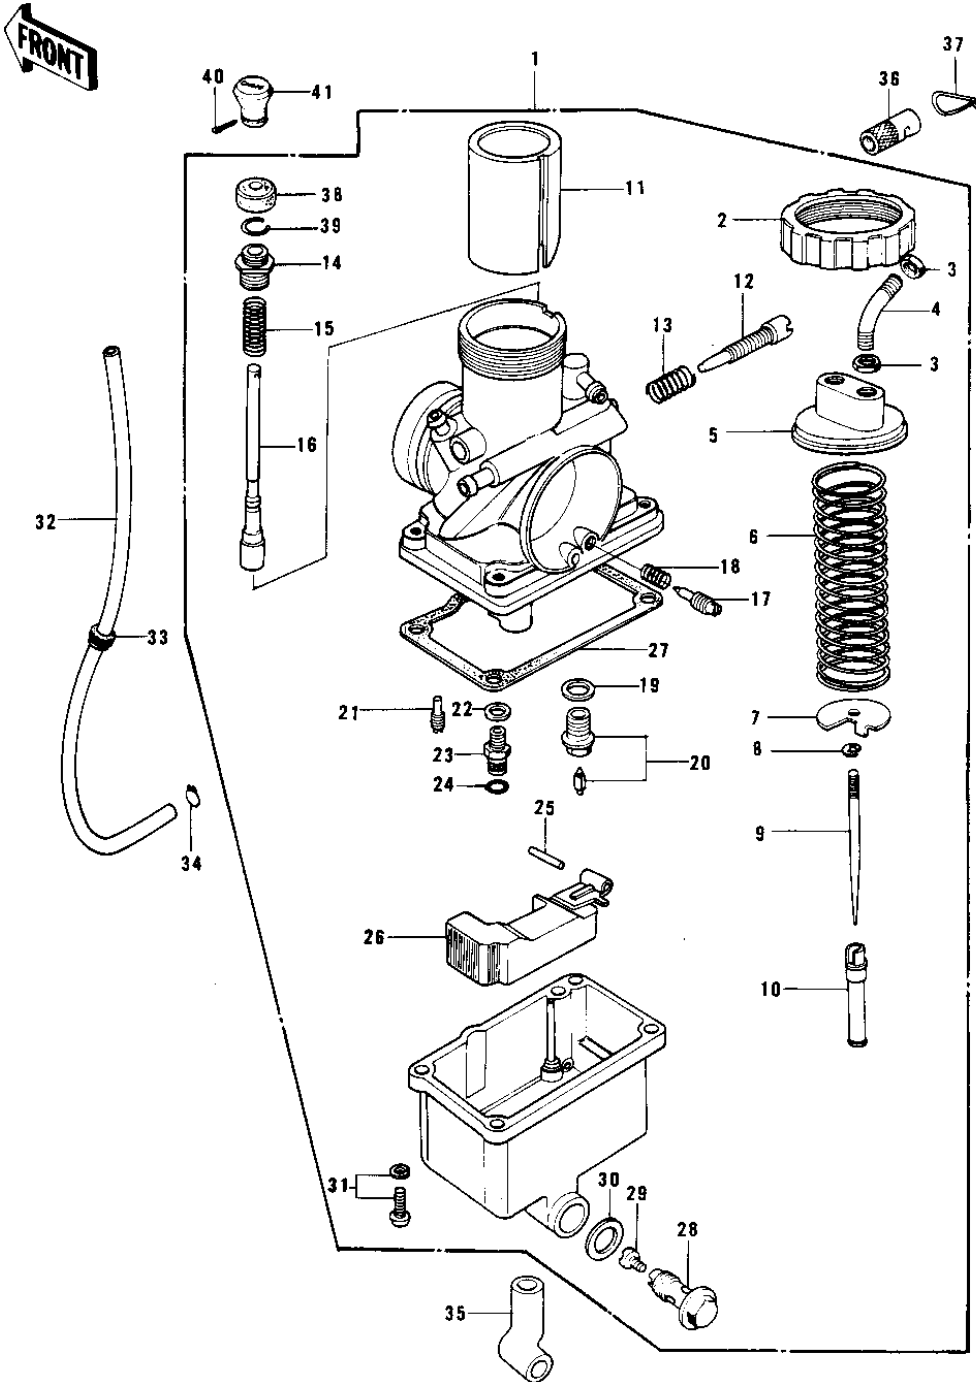

1976 KD175-A1 PARTS DIAGRAM

CARBURETOR

1054-777-11 KD175

1976 KD175-A1 PARTS LIST

CARBURETOR

ITEM NAME	PART NUMBER	QUANTITY
CARBURETOR ASSY (Ref # 1)	16001-273	1
CAP MIXING CHAMBER (Ref # 2)	16004-011	1
NUT CABLE ADJUST LOCK (Ref # 3)	16003-004	2
GUIDE,CABLE (Ref # 4)	16077-015	1
TOP,MIXING CHAMBER (Ref # 5)	16005-025	1
SPRING,THROTTLE VALVE (Ref # 6)	16006-029	1
SPRING,THROTTLE (Ref # 6)	16006-031	1
SPRING SEAT,THRTL VLV (Ref # 7)	16007-025	1
CIRCLIP (Ref # 8)	16008-010	1
JET NEEDLE 4EJ3 (Ref # 9)	16009-040	1
NEEDLE JET,0-8 (Ref # 10)	16017-094	1
VALVE,THROTTLE (Ref # 11)	16025-079	1
SCREW,THROTTLE STOP (Ref # 12)	16021-023	1
SPRING THR STOP SCREW (Ref # 13)	16022-005	1
CAP,STARTER PLUNGER (Ref # 14)	16012-021	1
SPRING,STARTER PLUNGR (Ref # 15)	16013-010	1
PLUNGER,STARTER (Ref # 16)	16016-020	1
SCREW PILOT AIR ADJST (Ref # 17)	16014-002	1
SPRING-THR STOP SCREW (Ref # 18)	16022-007	1
WASHER FLOAT VLV SEAT (Ref # 19)	16029-004	1
FLOAT VALVE ASSY,#2.6 (Ref # 20)	16030-025	1
JET-PILOT NO 30 (Ref # 21)	92064-022	1
WASHER MAIN JET (Ref # 22)	16034-001	1
HOLDER-NEEDLE JET (Ref # 23)	16065-008	1
"O" RING (Ref # 24)	92055-044	1
FLOAT PIN (Ref # 25)	16032-006	1
FLOAT (Ref # 26)	16031-026	1
GASKET,FLOAT CHAMBER (Ref # 27)	16019-023	1
BOLT-BANJO (Ref # 28)	92001-097	1