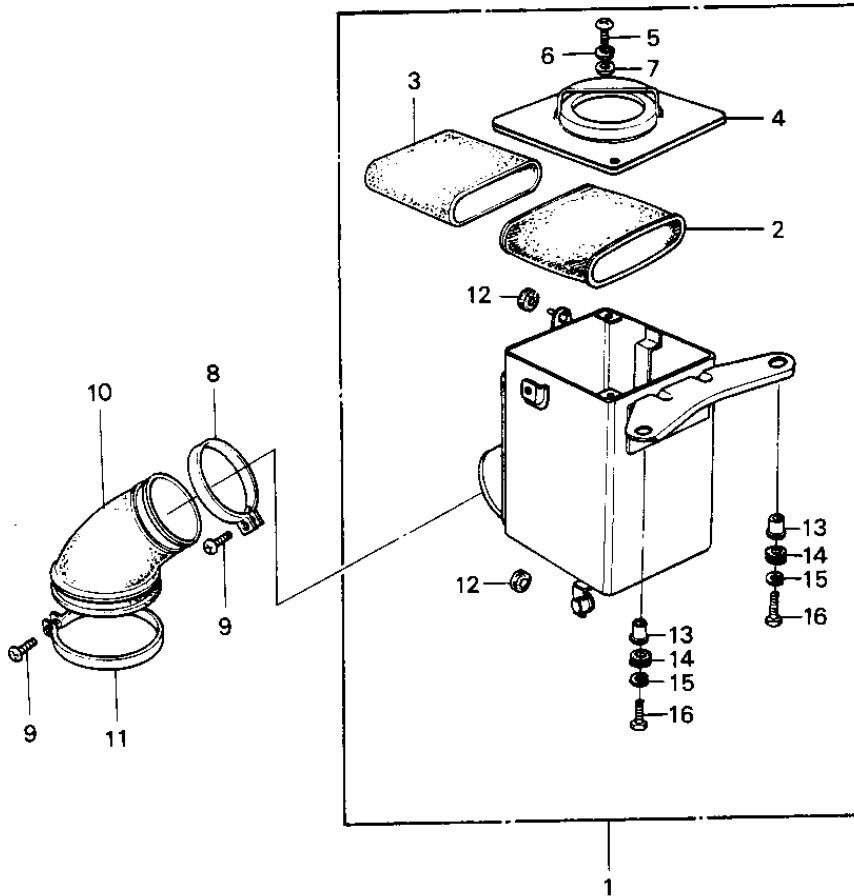

1978 KD175-A3 PARTS DIAGRAM

AIR CLEANER

1978 KD175-A3 PARTS LIST

AIR CLEANER

ITEM NAME	PART NUMBER	QUANTITY
AIR CLEANER ASSY,BLK (Ref # 1)	11010-083-21	
HOLDER,CLENER ELEMENT (Ref # 2)	11014-011	
ELEMENT,AIR CLNR (Ref # 3)	11013-1033	
ELEMENT,AIR CLNR (Ref # 3)	11013-1033	
CAP,AIR CLEANER,BLACK (Ref # 4)	11012-039-21	
SCREW PAN HEAD 6X12 (Ref # 5)	220B0612	
WASHER SPRING 6MM (Ref # 6)	461F0600	
WASHER PLAIN 6MM (Ref # 7)	411B0600	
CLAMP,AIR CLEANER (Ref # 8)	92037-129	
SCREW-PAN-CROS,6X35,B (Ref # 9)	220C0635	
CONNECTOR,AIR CLEANER (Ref # 10)	11026-014	
CLAMP,AIR CLEANER (Ref # 11)	92037-128	
DAMPER RUBBER,CLENER (Ref # 12)	92075-217	
COLLAR (Ref # 13)	92027-153	
DAMPER RUBBER (Ref # 14)	92075-051	
WASHER SPRING 6MM (Ref # 15)	461F0600	
BOLT-UPSET,6X16 (Ref # 16)	112G0616	