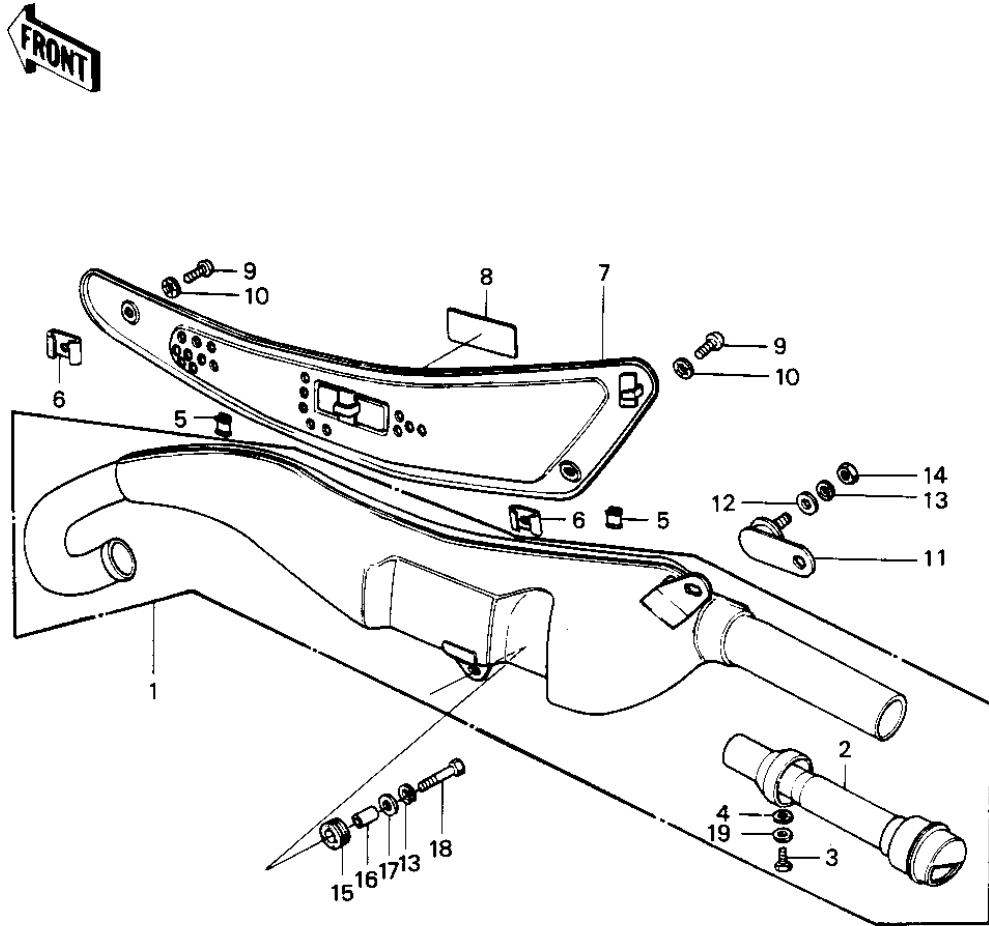

1976 KD175-A1 PARTS DIAGRAM

MUFFLER

1976 KD175-A1 PARTS LIST

MUFFLER

ITEM NAME	PART NUMBER	QUANTITY
MUFFLER ASSY,BLACK (Ref # 1)	18001-150-21	1
BAFFLE TUBE (Ref # 2)	18033-091	1
BOLT-UPSET,6X12 (Ref # 3)	112G0612	1
WASHER-PLAIN (Ref # 4)	92022-183	1
WASHER OIL PUMP BANJO (Ref # 4)	92022-077	1
INSULATOR (Ref # 5)	18065-007	2
INSULATOR,HEAT (Ref # 6)	18065-010	2
COVER,MUFFLER (Ref # 7)	18064-014	1
EMBLEM,SIDE COVER (Ref # 8)	56018-220	1
MARK,MUFFLER COVER (Ref # 8)	56018-1096	1
SCREW PAN HEAD 6X12 (Ref # 9)	220E0612	2
WASHER LOCK 6MM (Ref # 10)	463H0600	2
BRACKET,MUFFLER (Ref # 11)	18061-054	1
WASHER,8.5X20X1.6 (Ref # 12)	92022-1561	1
WASHER SPRING 8MM (Ref # 13)	461F0800	2
NUT,8MM (Ref # 14)	311B0800	1
DAMPER RUBBER-MUFFLER (Ref # 15)	18063-005	1
COLLAR (Ref # 16)	92027-102	1
WASHER,8X26X2.3 (Ref # 17)	92022-1564	1
BOLT-SMALL-UPSET,8X30 (Ref # 18)	115G0830	1
WASHER PLAIN 6MM (Ref # 19)	410B0600	1