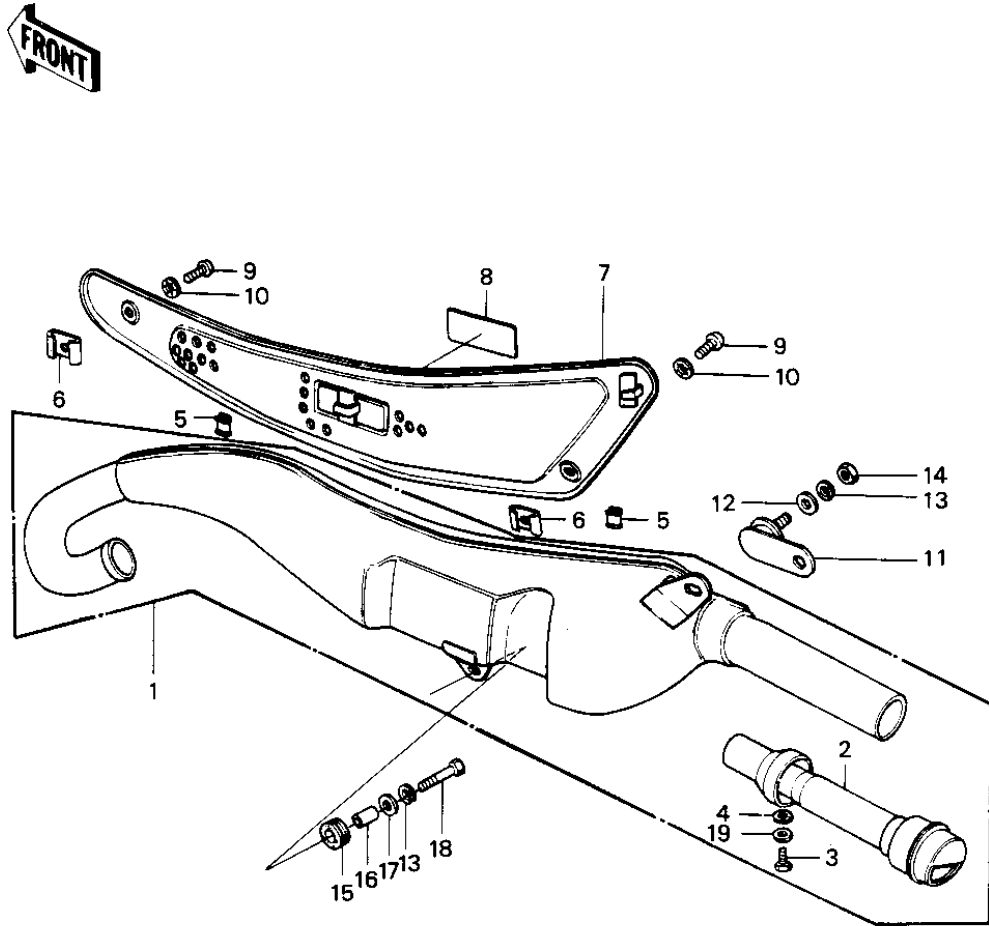

1977 KD175-A2 PARTS DIAGRAM

MUFFLER

1977 KD175-A2 PARTS LIST

MUFFLER

ITEM NAME	PART NUMBER	QUANTITY
MUFFLER ASSY,BLACK (Ref # 1)	18001-150-21	
BAFFLE TUBE (Ref # 2)	18033-091	
BOLT-UPSET,6X12 (Ref # 3)	112G0612	
WASHER-PLAIN (Ref # 4)	92022-183	
WASHER OIL PUMP BANJO (Ref # 4)	92022-077	
INSULATOR (Ref # 5)	18065-007	
INSULATOR,HEAT (Ref # 6)	18065-010	
COVER,MUFFLER (Ref # 7)	18064-014	
EMBLEM,SIDE COVER (Ref # 8)	56018-220	
MARK,MUFFLER COVER (Ref # 8)	56018-1096	
SCREW PAN HEAD 6X12 (Ref # 9)	220E0612	
WASHER LOCK 6MM (Ref # 10)	463H0600	
BRACKET,MUFFLER (Ref # 11)	18061-054	
WASHER,8.5X20X1.6 (Ref # 12)	92022-1561	
WASHER SPRING 8MM (Ref # 13)	461F0800	
NUT,8MM (Ref # 14)	311B0800	
DAMPER RUBBER-MUFFLER (Ref # 15)	18063-005	
COLLAR (Ref # 16)	92027-102	
WASHER,8X26X2.3 (Ref # 17)	92022-1564	
BOLT-SMALL-UPSET,8X30 (Ref # 18)	115G0830	
WASHER PLAIN 6MM (Ref # 19)	410B0600	