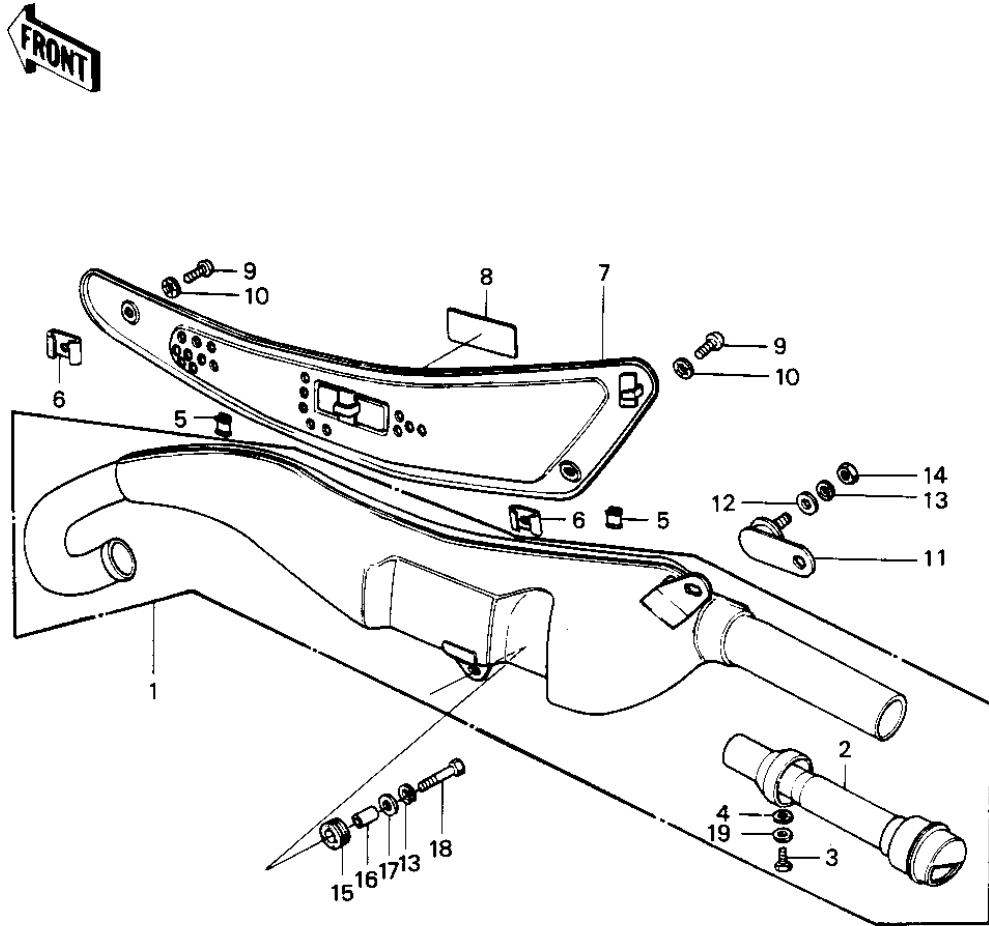

# 1978 KD175-A3 PARTS DIAGRAM

MUFFLER

## 1978 KD175-A3 PARTS LIST

### MUFFLER

ITEM NAME	PART NUMBER	QUANTITY
MUFFLER ASSY,BLACK (Ref # 1)	18001-150-21	
BAFFLE TUBE (Ref # 2)	18033-091	
BOLT-UPSET,6X12 (Ref # 3)	112G0612	
WASHER-PLAIN (Ref # 4)	92022-183	
WASHER OIL PUMP BANJO (Ref # 4)	92022-077	
INSULATOR (Ref # 5)	18065-007	
INSULATOR,HEAT (Ref # 6)	18065-010	
COVER,MUFFLER (Ref # 7)	18064-014	
EMBLEM,SIDE COVER (Ref # 8)	56018-220	
MARK,MUFFLER COVER (Ref # 8)	56018-1096	
SCREW PAN HEAD 6X12 (Ref # 9)	220E0612	
WASHER LOCK 6MM (Ref # 10)	463H0600	
BRACKET,MUFFLER (Ref # 11)	18061-054	
WASHER,8.5X20X1.6 (Ref # 12)	92022-1561	
WASHER SPRING 8MM (Ref # 13)	461F0800	
NUT,8MM (Ref # 14)	311B0800	
DAMPER RUBBER-MUFFLER (Ref # 15)	18063-005	
COLLAR (Ref # 16)	92027-102	
WASHER,8X26X2.3 (Ref # 17)	92022-1564	
BOLT-SMALL-UPSET,8X30 (Ref # 18)	115G0830	
WASHER PLAIN 6MM (Ref # 19)	410B0600	