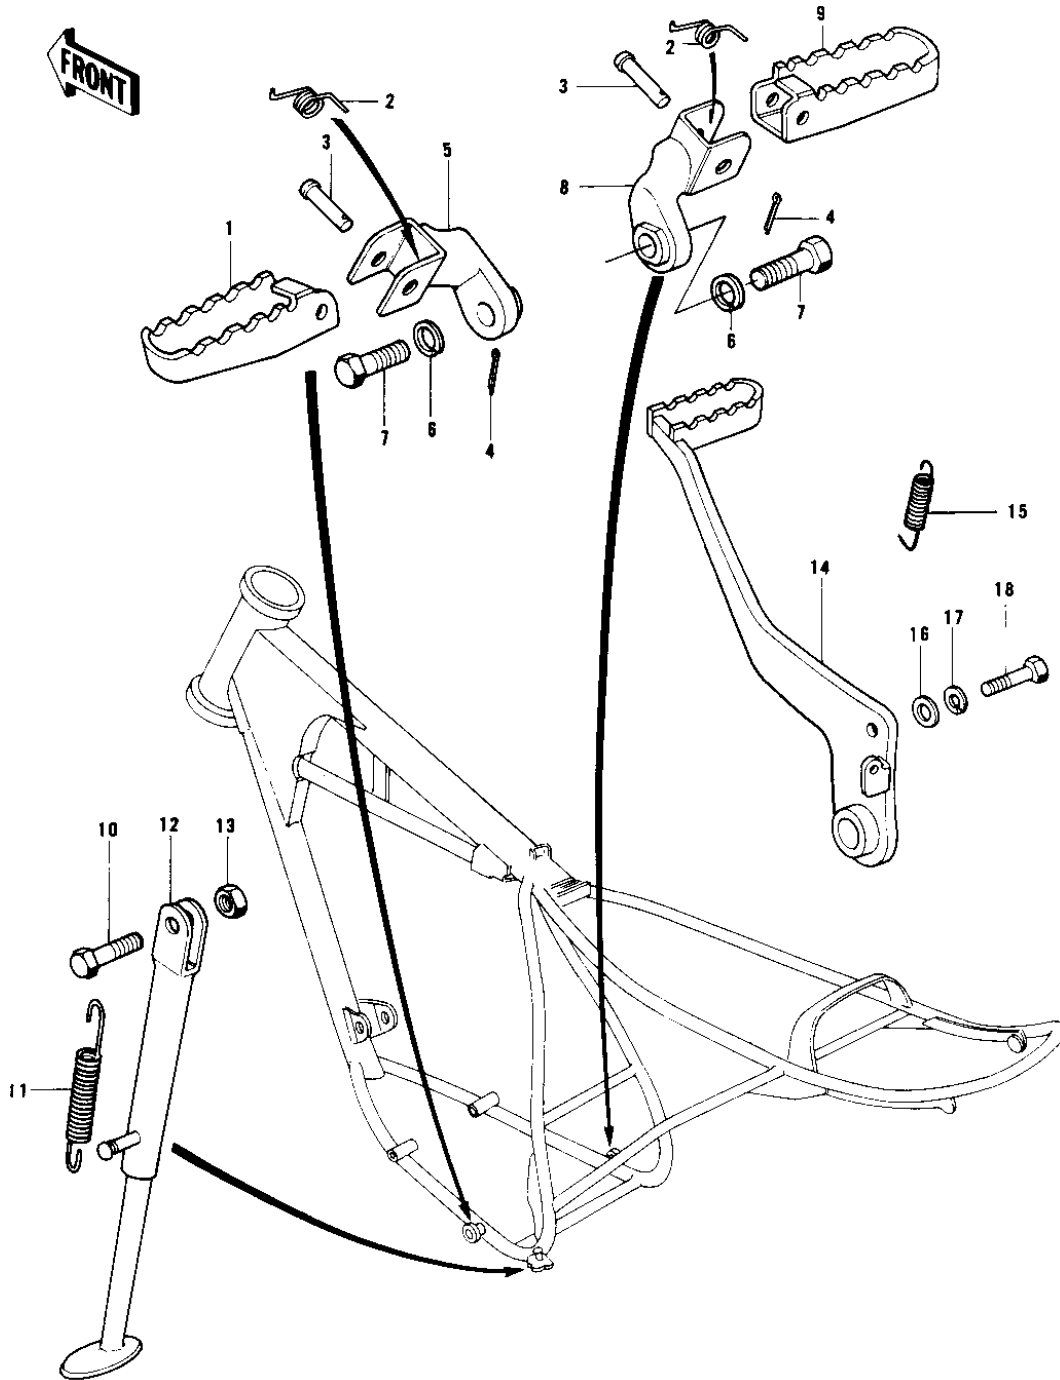

1976 KD175-A1 PARTS DIAGRAM

FOOTRESTS/STAND/BRAKE PEDAL

1976 KD175-A1 PARTS LIST

FOOTRESTS/STAND/BRAKE PEDAL

ITEM NAME	PART NUMBER	QUANTITY
BAR,L.H FOOTREST (Ref # 1)	34028-024	1
SPRING,FOOTRESTBAR (Ref # 2)	92083-027	2
PIN-FOOTREST BAR FIT (Ref # 3)	92043-080	2
PIN COTTER 2.5X16 (Ref # 4)	550D2516	2
BRACKET,L.H.FOOTREST (Ref # 5)	34007-013	1
WASHER SPRING 14MM (Ref # 6)	461F1400	2
BOLT-HEX HEAD,14X32 (Ref # 7)	113B1432	2
BRACKET,R.H FOOTREST (Ref # 8)	34007-014	1
BAR,R.H FOOTREST (Ref # 9)	34028-023	1
BOLT,HEX HEAD 10X35 (Ref # 10)	92001-1252	1
SPRING,SIDE STAND (Ref # 11)	34025-008	1
STAND-SIDE (Ref # 12)	34024-1043	1
NUT,10MM (Ref # 13)	314B1000	1
PEDAL,BRAKE (Ref # 14)	43001-065	1
SPRING BRAKE PEDAL (Ref # 15)	43005-032	1
WASHER-PLAIN (Ref # 16)	92022-193	1
WASHER SPRING 6MM (Ref # 17)	461F0600	1
SCREW PAN HEAD 6X10 (Ref # 18)	220E0610	1