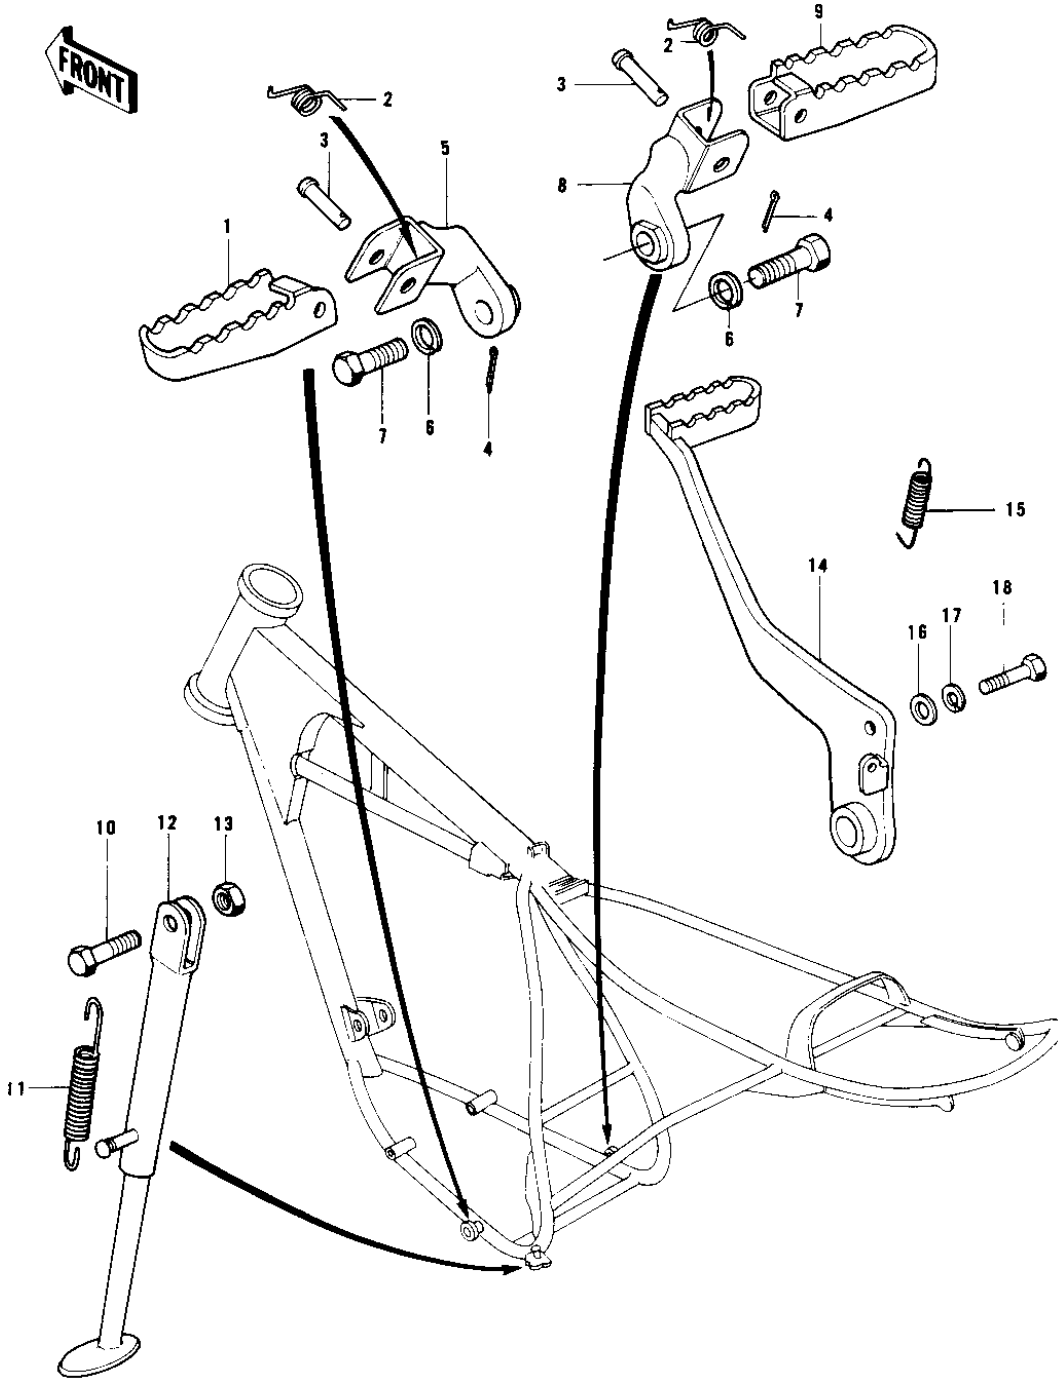

1978 KD175-A3 PARTS DIAGRAM

FOOTRESTS/STAND/BRAKE PEDAL

1978 KD175-A3 PARTS LIST

FOOTRESTS/STAND/BRAKE PEDAL

ITEM NAME	PART NUMBER	QUANTITY
BAR,L.H FOOTREST (Ref # 1)	34028-024	
SPRING,FOOTRESTBAR (Ref # 2)	92083-027	
PIN-FOOTREST BAR FIT (Ref # 3)	92043-080	
PIN COTTER 2.5X16 (Ref # 4)	550D2516	
BRACKET,L.H.FOOTREST (Ref # 5)	34007-013	
WASHER SPRING 14MM (Ref # 6)	461F1400	
BOLT-HEX HEAD,14X32 (Ref # 7)	113B1432	
BRACKET,R.H FOOTREST (Ref # 8)	34007-014	
BAR,R.H FOOTREST (Ref # 9)	34028-023	
BOLT,HEX HEAD 10X35 (Ref # 10)	92001-1252	
SPRING,SIDE STAND (Ref # 11)	34025-008	
STAND-SIDE (Ref # 12)	34024-1043	
NUT,10MM (Ref # 13)	314B1000	
PEDAL,BRAKE (Ref # 14)	43001-065	
SPRING BRAKE PEDAL (Ref # 15)	43005-032	
WASHER-PLAIN (Ref # 16)	92022-193	
WASHER SPRING 6MM (Ref # 17)	461F0600	
SCREW PAN HEAD 6X10 (Ref # 18)	220E0610	