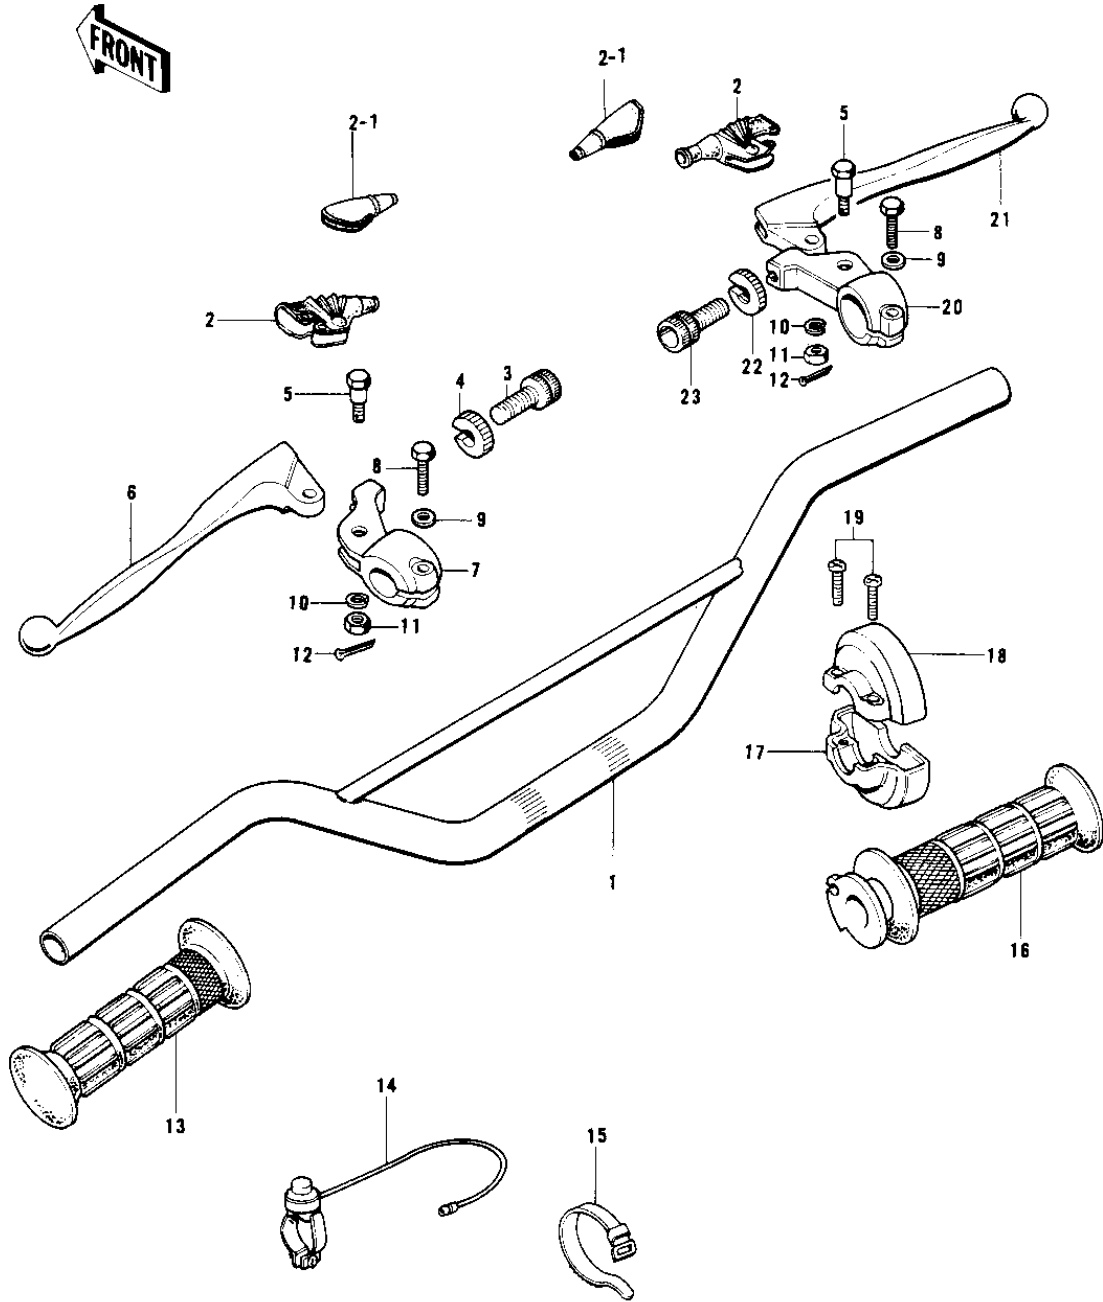

1976 KD175-A1 PARTS DIAGRAM

HANDLEBAR

1976 KD175-A1 PARTS LIST

HANDLEBAR

ITEM NAME	PART NUMBER	QUANTITY
HANDLEBAR (Ref # 1)	46004-028	1
BOOTS,LEVER HOLDER (Ref # 2)	49006-1017	2
BOOTS,LEVER HOLDER (Ref # 2-1)	49006-1017	2
SCREW,CABLE ADJUST (Ref # 3)	46055-009	1
NUT,CABLE ADJUST LOCK (Ref # 4)	46056-006	1
BOLT,HEX HEAD,6MM (Ref # 5)	92001-140	2
LEVER, CLUTCH (Ref # 6)	46092-021	1
HOLDER,CLUTCH LEVER (Ref # 7)	46094-014	1
BOLT, HEX HEAD 6X22 (Ref # 8)	110N0622	2
WASHER PLAIN 6MM (Ref # 9)	411B0600	2
WASHER SPRING 6MM (Ref # 10)	461F0600	2
NUT CASTLE (Ref # 11)	320B0600	2
PIN COTTER 1.6X15 (Ref # 12)	550D1615	2
RUBBER,L.H GRIP (Ref # 13)	46075-025	1
SWITCH,ASSY,ENG STOP (Ref # 14)	27010-1018	1
BAND,SHORT (Ref # 15)	92072-030	2
GRIP ASSY,THROTTLE (Ref # 16)	46019-033	1
CASE,R.H LOWER (Ref # 17)	46023-018	1
CASE,R.H UPPER (Ref # 18)	46041-022	1
SCREW PAN HEAD 5X20 (Ref # 19)	220E0520	2
HOLDER,FR BRAKE LEVER (Ref # 20)	46060-010	1
FRONT BRAKE LEVER (Ref # 21)	46058-018	1
NUT,CABLE ADJUST LOCK (Ref # 22)	46056-006	1
SCREW,CABLE ADJUST (Ref # 23)	46055-010	1