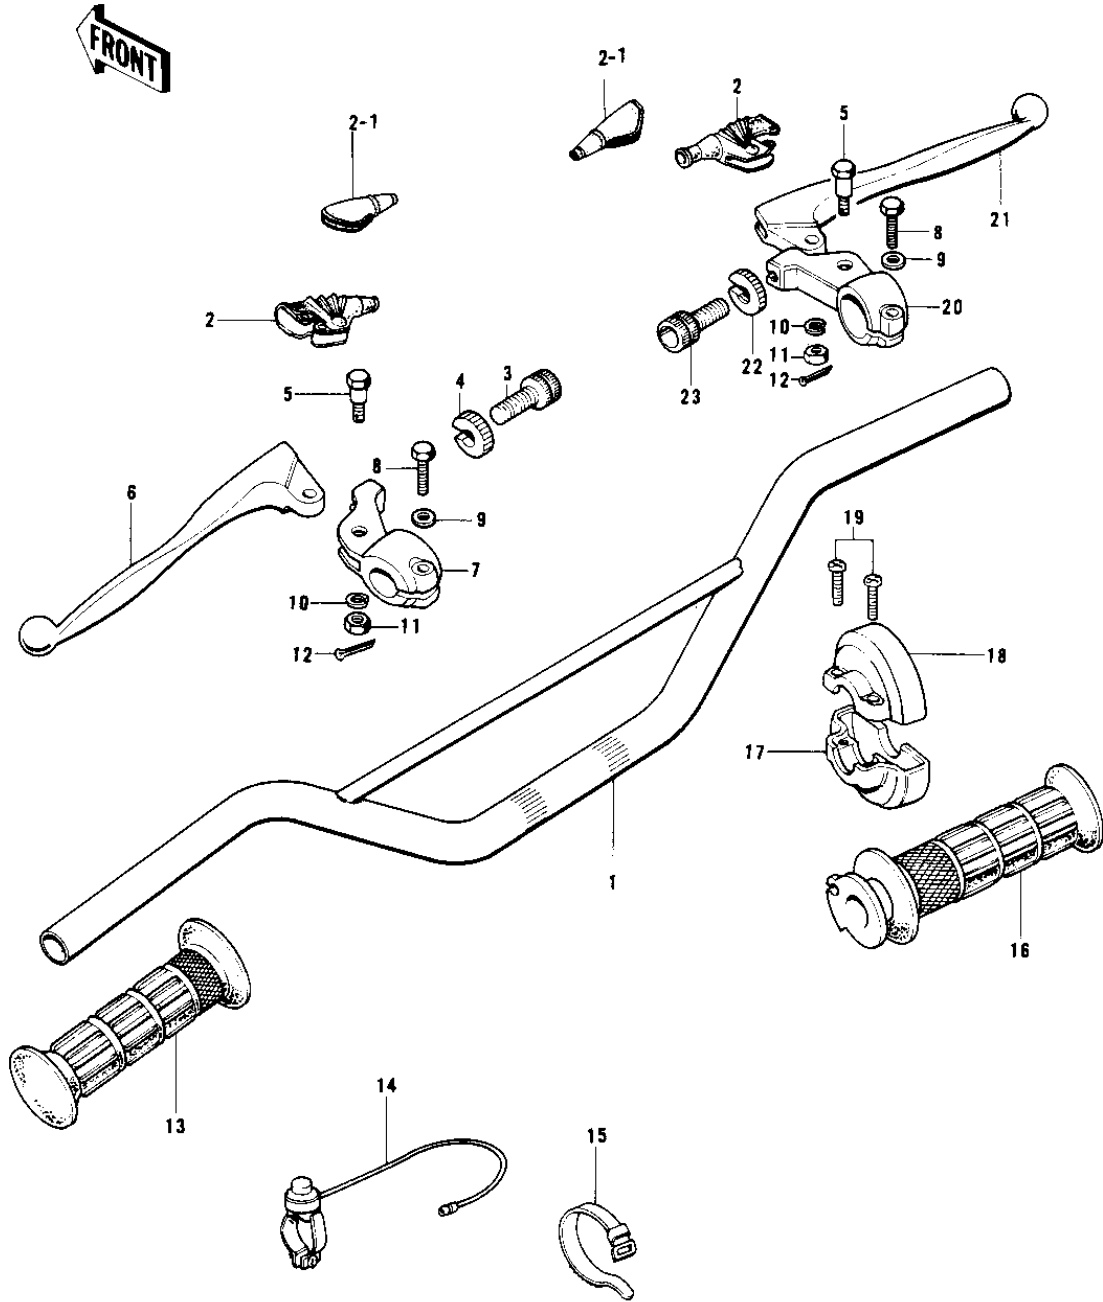

1978 KD175-A3 PARTS DIAGRAM

HANDLEBAR

1978 KD175-A3 PARTS LIST

HANDLEBAR

ITEM NAME	PART NUMBER	QUANTITY
HANDLEBAR (Ref # 1)	46004-028	
BOOTS,LEVER HOLDER (Ref # 2)	49006-1017	
BOOTS,LEVER HOLDER (Ref # 2-1)	49006-1017	
SCREW,CABLE ADJUST (Ref # 3)	46055-009	
NUT,CABLE ADJUST LOCK (Ref # 4)	46056-006	
BOLT,HEX HEAD,6MM (Ref # 5)	92001-140	
LEVER, CLUTCH (Ref # 6)	46092-021	
HOLDER,CLUTCH LEVER (Ref # 7)	46094-014	
BOLT, HEX HEAD 6X22 (Ref # 8)	110N0622	
WASHER PLAIN 6MM (Ref # 9)	411B0600	
WASHER SPRING 6MM (Ref # 10)	461F0600	
NUT CASTLE (Ref # 11)	320B0600	
PIN COTTER 1.6X15 (Ref # 12)	550D1615	
RUBBER,L.H GRIP (Ref # 13)	46075-025	
SWITCH,ASSY,ENG STOP (Ref # 14)	27010-1018	
BAND,SHORT (Ref # 15)	92072-030	
GRIP ASSY,THROTTLE (Ref # 16)	46019-033	
CASE,R.H LOWER (Ref # 17)	46023-018	
CASE,R.H UPPER (Ref # 18)	46041-022	
SCREW PAN HEAD 5X20 (Ref # 19)	220E0520	
HOLDER,FR BRAKE LEVER (Ref # 20)	46060-010	
FRONT BRAKE LEVER (Ref # 21)	46058-018	
NUT,CABLE ADJUST LOCK (Ref # 22)	46056-006	
SCREW,CABLE ADJUST (Ref # 23)	46055-010	