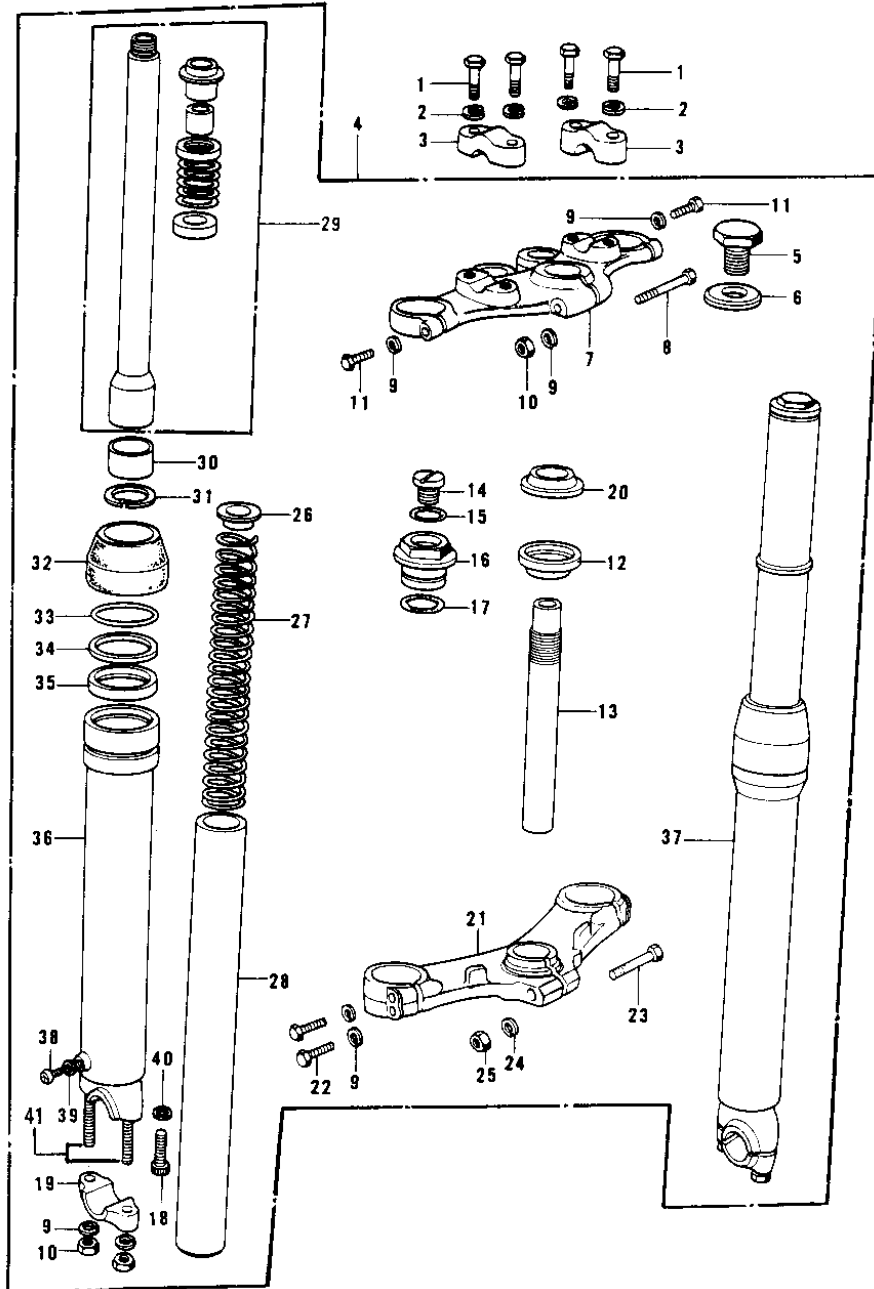

# 1978 KD175-A3 PARTS DIAGRAM

# 1978 KD175-A3 PARTS LIST

## FRONT FORK

ITEM NAME	PART NUMBER	QUANTITY
BOLT 8X38 (Ref # 1)	92001-1405	
WASHER SPRING 8MM (Ref # 2)	461F0800	
HOLDER,HANDLEBAR (Ref # 3)	46012-014	
FORK-FRONT (Ref # 4)	44001-192	
BOLT STRNG STEM HEAD (Ref # 5)	44041-007	
WASHER STRNG STEM HD (Ref # 6)	44043-016	
HEAD,STEERING STEM (Ref # 7)	44039-068	
BOLT,FORK TOP (Ref # 8)	44041-065	
WASHER SPRING 8MM (Ref # 9)	461F0800	
NUT,8MM (Ref # 10)	311B0800	
BOLT-STEERING STEM HD (Ref # 11)	44041-044	
DUST SHIELD-STRNG STM (Ref # 12)	44010-020	
SHAFT,STEERING STEM (Ref # 13)	44052-011	
SCREW, TOP BOLT (Ref # 14)	44041-082	
"O" RING (Ref # 15)	44046-024	
BOLT,FORK TOP (Ref # 16)	44032-013	
'O' RING FORK FIT BLT (Ref # 17)	44046-013	
BOLT-FORK CYLINDER (Ref # 18)	44041-040	
HOLDER,FORK AXLE (Ref # 19)	44063-013	
CONE STERNG BERG LOW (Ref # 20)	92047-010	
STEM,STEERING (Ref # 21)	44038-010	
BOLT HEX HEAD 8X35 (Ref # 22)	110N0835	
BOLT-STEERING STEM HD (Ref # 23)	44041-042	
WASHER SPRING 10MM (Ref # 24)	461F1000	
NUT (10MM) (Ref # 25)	311B1000	
GUIDE,FORK SPRING (Ref # 26)	44028-038	
SPRING,FORK (Ref # 27)	44026-069	
TUBE,FORK INNER (Ref # 28)	44013-056	
CYLINDER-FORK (Ref # 29)	44022-036	

## FRONT FORK

ITEM NAME	PART NUMBER	QUANTITY
PISTON,FORK (Ref # 30)	44018-010	
CIRCLIP,26MM (Ref # 31)	481J2600	
DUST SHIELD (Ref # 32)	44010-033	
CIRCLIP,FORK OUT TUB (Ref # 33)	44044-022	
WASHER (Ref # 34)	44043-059	
OIL SEAL (Ref # 35)	44009-025	
TUBE,LH,FORK OUTER (Ref # 36)	44005-062	
TUBE,RH,FORK OUTER (Ref # 37)	44006-060	
SCREW PAN HEAD 4X8 (Ref # 38)	220B0408	
GASKET FORK DRAIN PLG (Ref # 39)	44045-002	
GASKET,FORK CYLINDER (Ref # 40)	44045-057	
STUD 8X30 (Ref # 41)	172G0830	