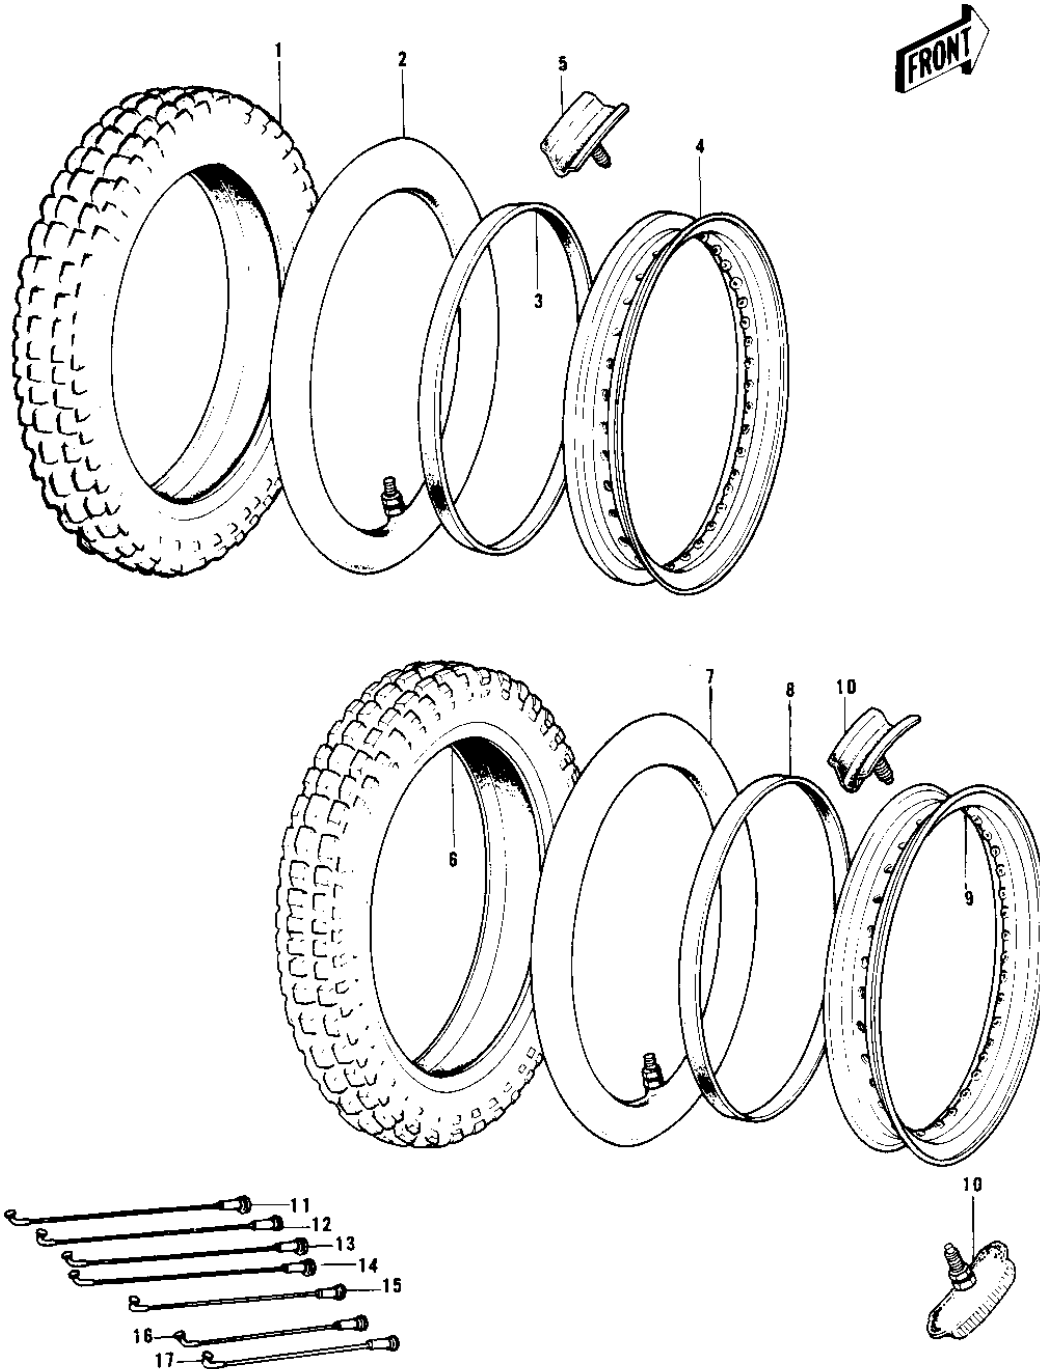

1978 KD175-A3 PARTS DIAGRAM

WHEELS/TIRES

1978 KD175-A3 PARTS LIST

WHEELS/TIRES

ITEM NAME	PART NUMBER	QUANTITY
TIRE 275-21 Y965 F (Ref # 1)	41002-1215	
TUBE,2.75/3.70-21 (Ref # 2)	41022-1021	
BAND,RIM,3.00-21 (Ref # 3)	41023-1001	
RIM,1.60AX21E (Ref # 4)	41025-076	
PROTECTOR,BEAD 1.60A (Ref # 5)	41024-010	
TIRE 350-18 Y962 R (Ref # 6)	41002-1216	
TUBE 300/325/360-18 (Ref # 7)	41022-028	
BAND,RIM,4.00/5.10-18 (Ref # 8)	41023-1006	
RIM,1.85BX18E (Ref # 9)	41025-077	
PROTECTOR,BEAD,1.85B (Ref # 10)	41024-011	
SPOKE-ASY,FR INNER (Ref # 11)	41027-068	
SPOKE-ASY FR OUTER (Ref # 12)	41028-068	
SPOKE-ASY,FR (Ref # 13)	41027-069	
SPOKE-ASY,RR INNER L (Ref # 14)	41027-070	
SPOKE-ASY RR OUTER L (Ref # 15)	41028-069	
SPOKE-ASY,RR INNER R (Ref # 16)	41027-071	
SPOKE-ASY RR OUTER R (Ref # 17)	41028-070	