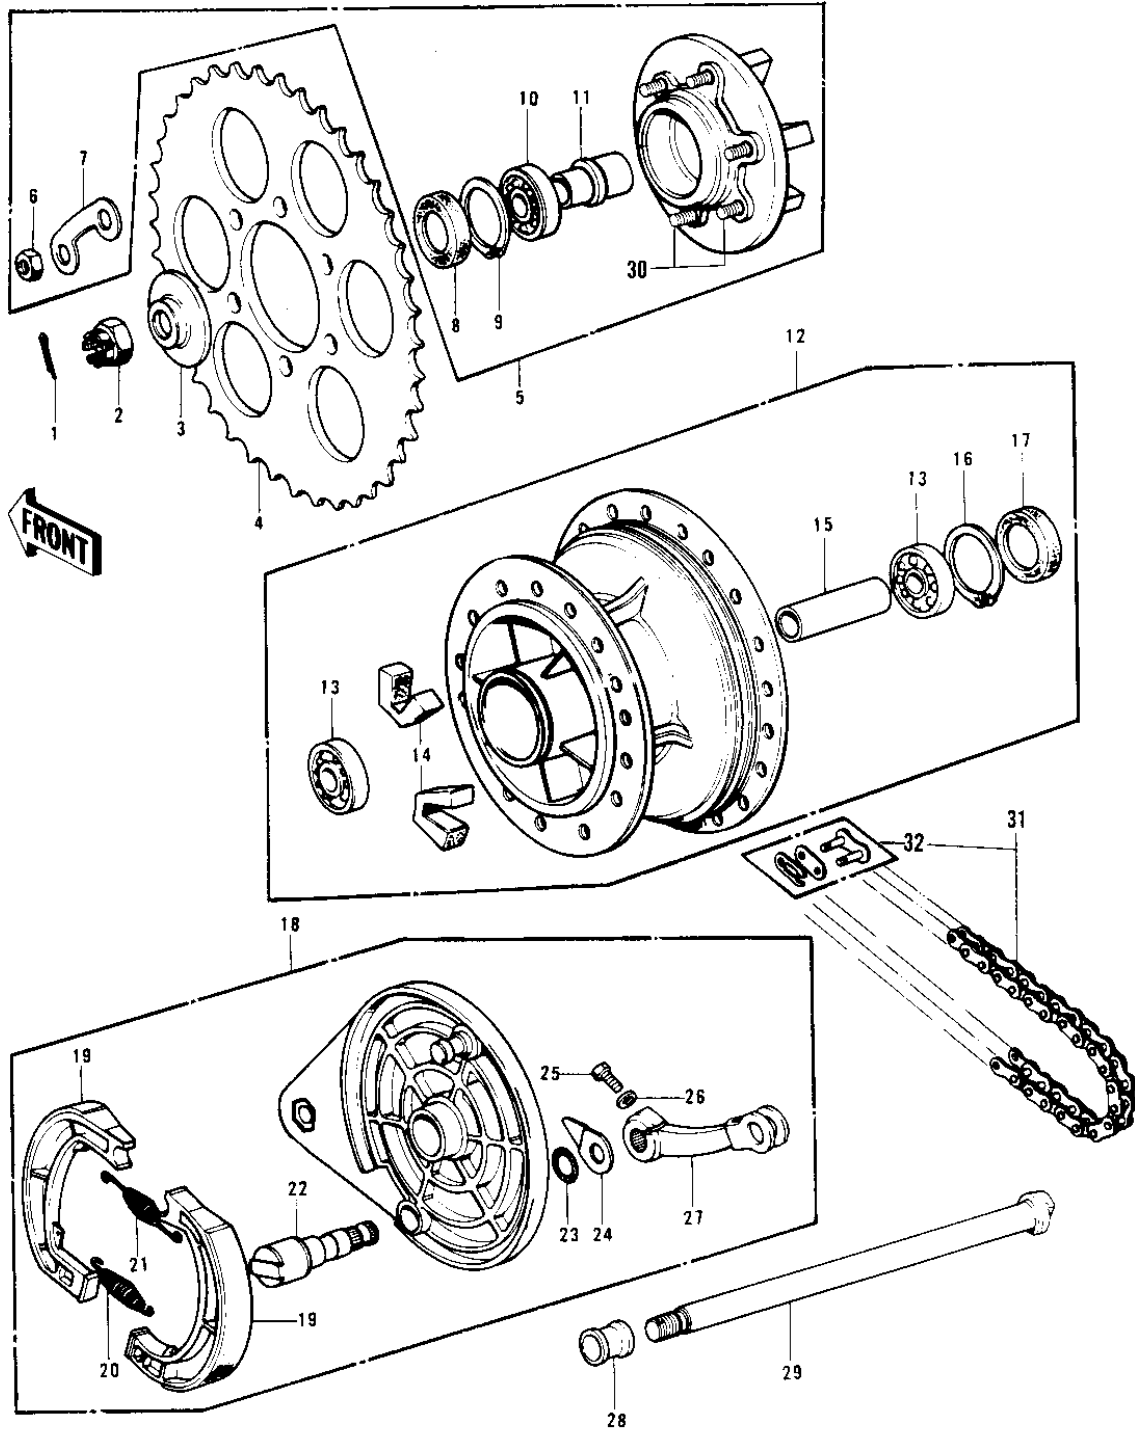

1976 KD175-A1 PARTS DIAGRAM

REAR HUB/BRAKE/CHAIN

1976 KD175-A1 PARTS LIST

REAR HUB/BRAKE/CHAIN

ITEM NAME	PART NUMBER	QUANTITY
PIN-COTTER,4.0X35 (Ref # 1)	550D4035	1
NUT CASTLE 14MM (Ref # 2)	92103-006	1
COLLAR,RR AXLE,L.H (Ref # 3)	42032-058	1
REAR SPROCKET,48T (Ref # 4)	42041-159	1
REAR SPROCKET 47T (Ref # 4)	42041-136	(1
REAR SPROCKET.50T (Ref # 4)	42041-146	(1
REAR SPROCKET,54T (Ref # 4)	42041-147	(1
COUPLING ASSY,RR HUB (Ref # 5)	42008-031	1
NUT,8MM (Ref # 6)	311B0800	6
WASHER,SPROCKET LOCK (Ref # 7)	92088-019	3
OIL SEAL,RR HUB BRNG (Ref # 8)	92050-060	1
CIRCLIP,42MM (Ref # 9)	92033-1041	1
BEARING BALL #6004 (Ref # 10)	601B6004	1
SLEEVE,RR HUB COUPLNG (Ref # 11)	42036-018	1
DRUM ASY,RR BRK,BUFF (Ref # 12)	42005-046-80	1
BEARING BALL #6202 (Ref # 13)	601B6202	2
DAMPER,REAR HUB SHOCK (Ref # 14)	42014-023	6
SPACER,RR HUB BEARING (Ref # 15)	42010-029	1
CIRCLIP,35MM (Ref # 16)	481J3500	1
OIL SEAL,TCY22358 (Ref # 17)	654A223508	1
PANEL-ASY,RR BRK,BUFF (Ref # 18)	42006-072-80	1
SHOE,BRAKE (Ref # 19)	42019-010	1
SPRING,BRAKE SHOE (Ref # 20)	92081-1550	1
SPRING,BRAKE SHOE (Ref # 21)	92081-1766	1
CAM SHAFT,REAR BRAKE (Ref # 22)	42026-025	1
"0" RING,11MM (Ref # 23)	92055-004	1
INDICATOR,FR BRK PNL (Ref # 24)	41085-002	1
BOLT 6X22 (Ref # 25)	112B0622	1
WASHER PLAIN 6MM (Ref # 26)	410B0600	1

1976 KD175-A1 PARTS LIST

REAR HUB/BRAKE/CHAIN

ITEM NAME	PART NUMBER	QUANTITY
LEVER,REAR BRAKE CAM (Ref # 27)	42029-030	1
COLLAR,RR AXLE,R.H (Ref # 28)	42032-057	1
AXLE,REAR (Ref # 29)	42031-046	1
STUD,8X17 (Ref # 30)	92004-1015	6
DR CHAIN 428X120H (Ref # 31)	92057-098	1
JOINT-CHAIN (Ref # 32)	92058-1015	1