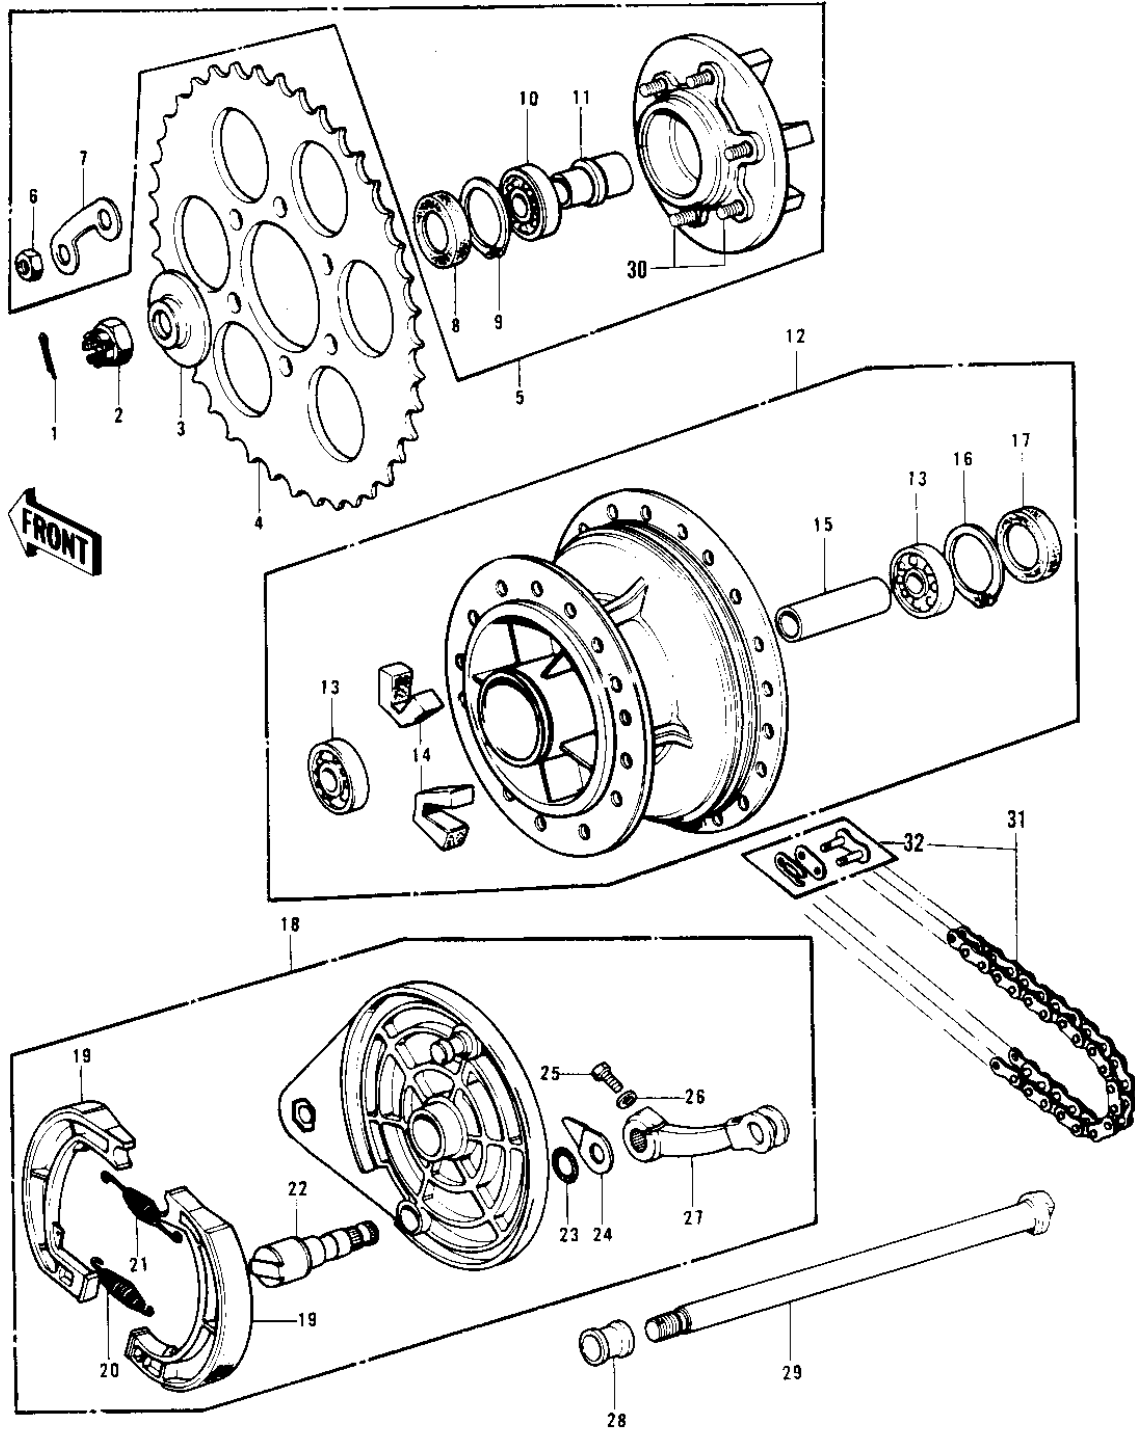

# 1978 KD175-A3 PARTS DIAGRAM

REAR HUB/BRAKE/CHAIN

# 1978 KD175-A3 PARTS LIST

## REAR HUB/BRAKE/CHAIN

ITEM NAME	PART NUMBER	QUANTITY
PIN-COTTER,4.0X35 (Ref # 1)	550D4035	
NUT CASTLE 14MM (Ref # 2)	92103-006	
COLLAR,RR AXLE,L.H (Ref # 3)	42032-058	
REAR SPROCKET,48T (Ref # 4)	42041-159	
REAR SPROCKET 47T (Ref # 4)	42041-136	
REAR SPROCKET.50T (Ref # 4)	42041-146	
REAR SPROCKET,54T (Ref # 4)	42041-147	
COUPLING ASSY,RR HUB (Ref # 5)	42008-031	
NUT,8MM (Ref # 6)	311B0800	
WASHER,SPROCKET LOCK (Ref # 7)	92088-019	
OIL SEAL,RR HUB BRNG (Ref # 8)	92050-060	
CIRCLIP,42MM (Ref # 9)	92033-1041	
BEARING BALL #6004 (Ref # 10)	601B6004	
SLEEVE,RR HUB COUPLNG (Ref # 11)	42036-018	
DRUM ASY,RR BRK,BUFF (Ref # 12)	42005-046-80	
BEARING BALL #6202 (Ref # 13)	601B6202	
DAMPER,REAR HUB SHOCK (Ref # 14)	42014-023	
SPACER,RR HUB BEARING (Ref # 15)	42010-029	
CIRCLIP,35MM (Ref # 16)	481J3500	
OIL SEAL,TCY22358 (Ref # 17)	654A223508	
PANEL-ASY,RR BRK,BUFF (Ref # 18)	42006-072-80	
SHOE,BRAKE (Ref # 19)	42019-010	
SPRING,BRAKE SHOE (Ref # 20)	92081-1550	
SPRING,BRAKE SHOE (Ref # 21)	92081-1766	
CAM SHAFT,REAR BRAKE (Ref # 22)	42026-025	
"0" RING,11MM (Ref # 23)	92055-004	
INDICATOR,FR BRK PNL (Ref # 24)	41085-002	
BOLT 6X22 (Ref # 25)	112B0622	
WASHER PLAIN 6MM (Ref # 26)	410B0600	

### REAR HUB/BRAKE/CHAIN

ITEM NAME	PART NUMBER	QUANTITY
LEVER,REAR BRAKE CAM (Ref # 27)	42029-030	
COLLAR,RR AXLE,R.H (Ref # 28)	42032-057	
AXLE,REAR (Ref # 29)	42031-046	
STUD,8X17 (Ref # 30)	92004-1015	
DR CHAIN 428X120H (Ref # 31)	92057-098	
JOINT-CHAIN (Ref # 32)	92058-1015	