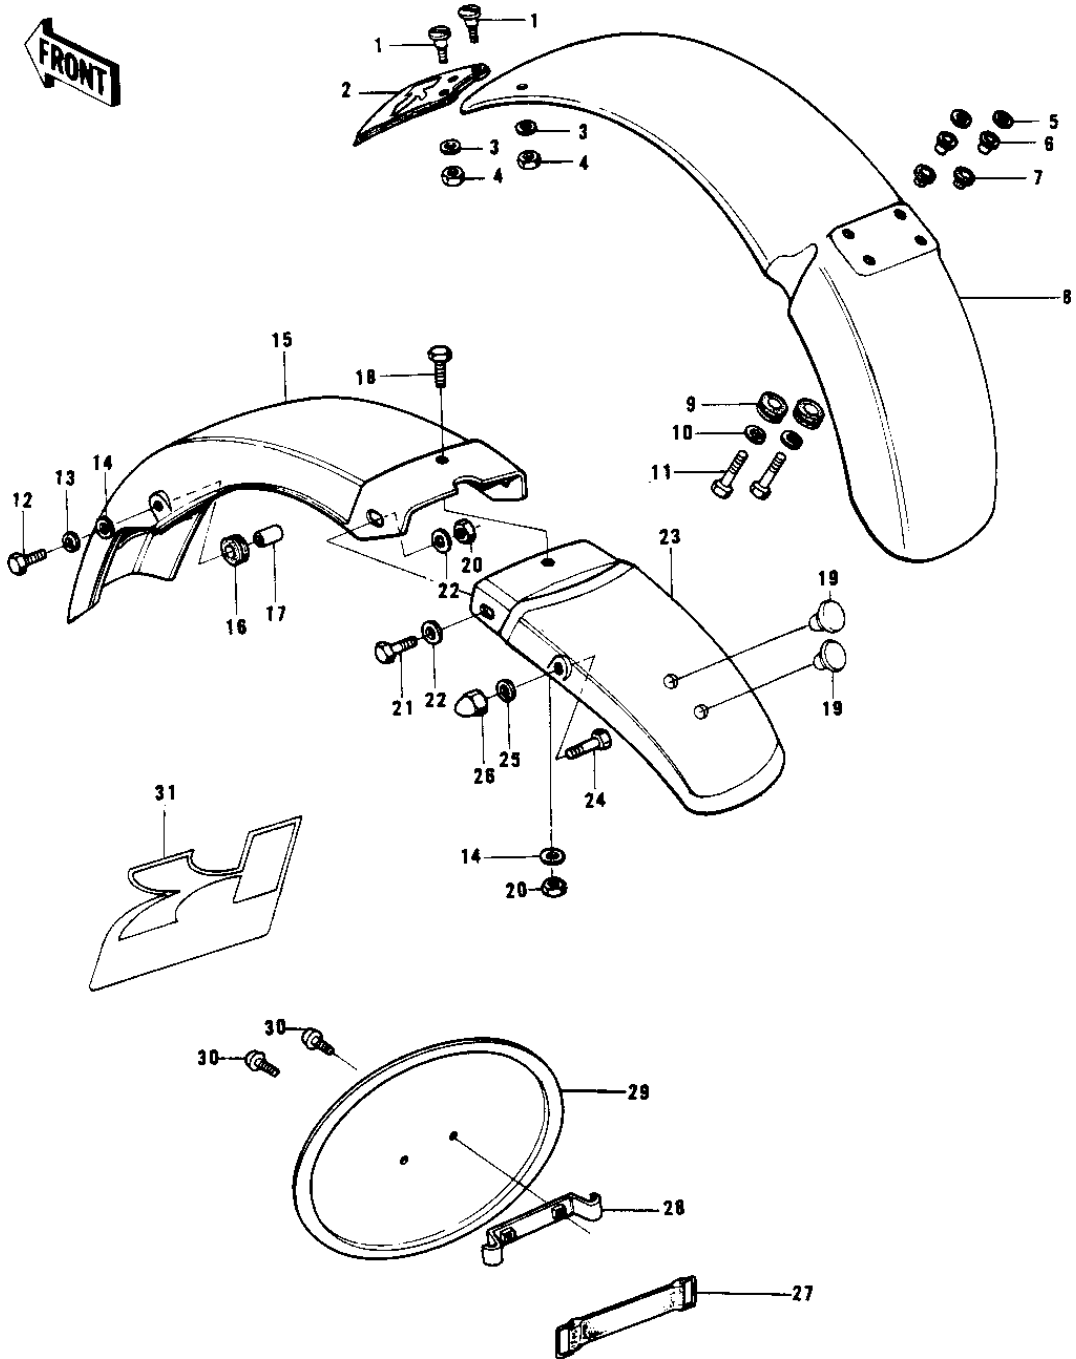

1976 KD175-A1 PARTS DIAGRAM

FENDERS/NUMBER PLATE

1976 KD175-A1 PARTS LIST

FENDERS/NUMBER PLATE

ITEM NAME	PART NUMBER	QUANTITY
BOLT,5X12 (Ref # 1)	92001-134	3
FLAP,FRONT FENDER (Ref # 2)	35019-007	1
WASHER PLAIN 5MM (Ref # 3)	410B0500	3
NUT,5MM (Ref # 4)	311B0500	3
WASHER,PLAIN,7MM (Ref # 5)	92022-228	2
COLLAR (Ref # 6)	92027-194	4
DAMPER RUBBER (Ref # 7)	92075-103	4
FENDER-FR,F.BLACK (Ref # 8)	35004-086-21	1
FENDER-FR,WHITE (Ref # 8)	35004-1001-6V	1
FENDER-FR,TANGERINE (Ref # 8)	35004-1001-6M	1
DAMPER RUBBER,RR FEND (Ref # 9)	92075-121	4
WASHER SPRING 6MM (Ref # 10)	461F0600	4
BOLT-UPSET (Ref # 11)	112G0625	4
BOLT-UPSET,6X16 (Ref # 12)	112G0616	2
WASHER SPRING 6MM (Ref # 13)	461F0600	2
WASHER 6.5X20X1.6T (Ref # 14)	92022-125	3
FENDER-RR (Ref # 15)	35022-100	1
DAMPER RUBBER (Ref # 16)	92075-105	2
COLLAR (Ref # 17)	92027-103	2
BOLT-UPSET 6X14 (Ref # 18)	112B0614	1
PLUG REAR FENDER RUBB (Ref # 19)	92074-006	2
NUT,LOCK 6MM (Ref # 20)	92017-014	3
BOLT-UPSET (Ref # 21)	112G0618	2
WASHER PLAIN 6MM (Ref # 22)	411B0600	2
FENDER-RR,F.BLACK (Ref # 23)	35022-120-21	1
FENDER-RR,WHITE (Ref # 23)	35022-120-A7	1
FENDER-RR,TANGERINE (Ref # 23)	35022-120-B2	1
BOLT-SMALL-UPSET,8X18 (Ref # 24)	115G0818	2
WASHER SPRING 8MM (Ref # 25)	461F0800	2

1976 KD175-A1 PARTS LIST

FENDERS/NUMBER PLATE

ITEM NAME	PART NUMBER	QUANTITY
NUT FUEL TANK FRONT (Ref # 26)	92020-007	2
BAND BATTERY (Ref # 27)	92072-006	1
BRACKET,NUMBER PLATE (Ref # 28)	58030-008	1
PLATE,FRONT NUMBER (Ref # 29)	58029-026	1
SCREW,6X10 (Ref # 30)	92009-1286	2
EMBLEM,NUMBER PLATE (Ref # 31)	56018-244	1