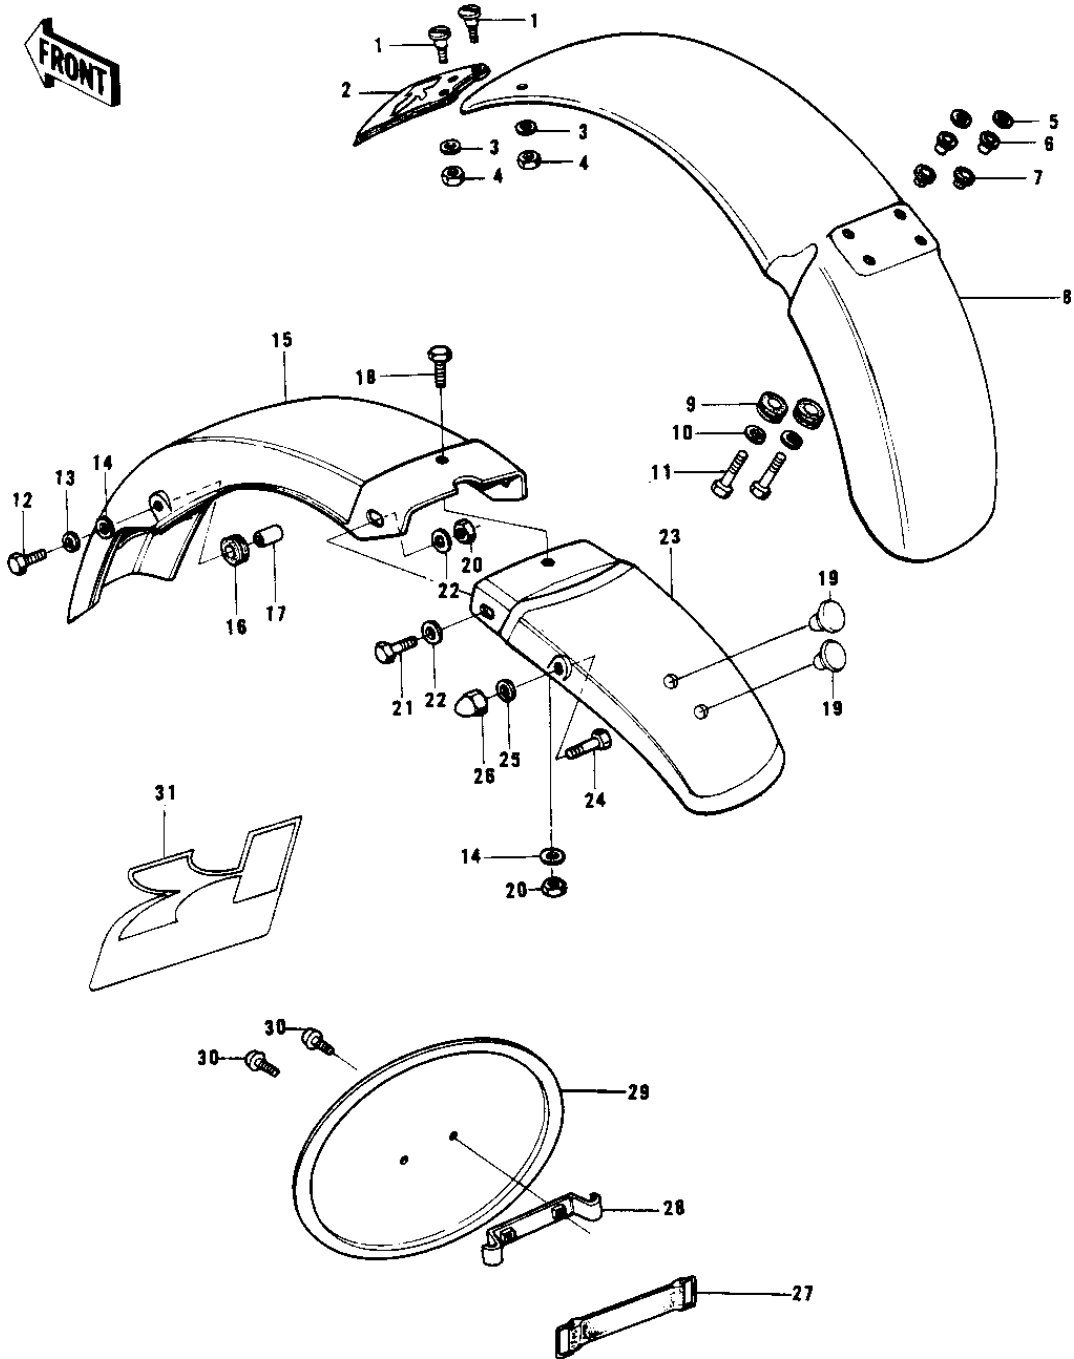

1977 KD175-A2 PARTS DIAGRAM

FENDERS/NUMBER PLATE

1977 KD175-A2 PARTS LIST

FENDERS/NUMBER PLATE

ITEM NAME	PART NUMBER	QUANTITY
BOLT,5X12 (Ref # 1)	92001-134	
FLAP,FRONT FENDER (Ref # 2)	35019-007	
WASHER PLAIN 5MM (Ref # 3)	410B0500	
NUT,5MM (Ref # 4)	311B0500	
WASHER,PLAIN,7MM (Ref # 5)	92022-228	
COLLAR (Ref # 6)	92027-194	
DAMPER RUBBER (Ref # 7)	92075-103	
FENDER-FR,F.BLACK (Ref # 8)	35004-086-21	
FENDER-FR,WHITE (Ref # 8)	35004-1001-6V	
FENDER-FR,TANGERINE (Ref # 8)	35004-1001-6M	
DAMPER RUBBER,RR FEND (Ref # 9)	92075-121	
WASHER SPRING 6MM (Ref # 10)	461F0600	
BOLT-UPSET (Ref # 11)	112G0625	
BOLT-UPSET,6X16 (Ref # 12)	112G0616	
WASHER SPRING 6MM (Ref # 13)	461F0600	
WASHER 6.5X20X1.6T (Ref # 14)	92022-125	
FENDER-RR (Ref # 15)	35022-100	
DAMPER RUBBER (Ref # 16)	92075-105	
COLLAR (Ref # 17)	92027-103	
BOLT-UPSET 6X14 (Ref # 18)	112B0614	
PLUG REAR FENDER RUBB (Ref # 19)	92074-006	
NUT,LOCK 6MM (Ref # 20)	92017-014	
BOLT-UPSET (Ref # 21)	112G0618	
WASHER PLAIN 6MM (Ref # 22)	411B0600	
FENDER-RR,F.BLACK (Ref # 23)	35022-120-21	
FENDER-RR,WHITE (Ref # 23)	35022-120-A7	
FENDER-RR,TANGERINE (Ref # 23)	35022-120-B2	
BOLT-SMALL-UPSET,8X18 (Ref # 24)	115G0818	
WASHER SPRING 8MM (Ref # 25)	461F0800	

1977 KD175-A2 PARTS LIST

FENDERS/NUMBER PLATE

ITEM NAME	PART NUMBER	QUANTITY
NUT FUEL TANK FRONT (Ref # 26)	92020-007	
BAND BATTERY (Ref # 27)	92072-006	
BRACKET,NUMBER PLATE (Ref # 28)	58030-008	
PLATE,FRONT NUMBER (Ref # 29)	58029-026	
SCREW,6X10 (Ref # 30)	92009-1286	
EMBLEM,NUMBER PLATE (Ref # 31)	56018-244	