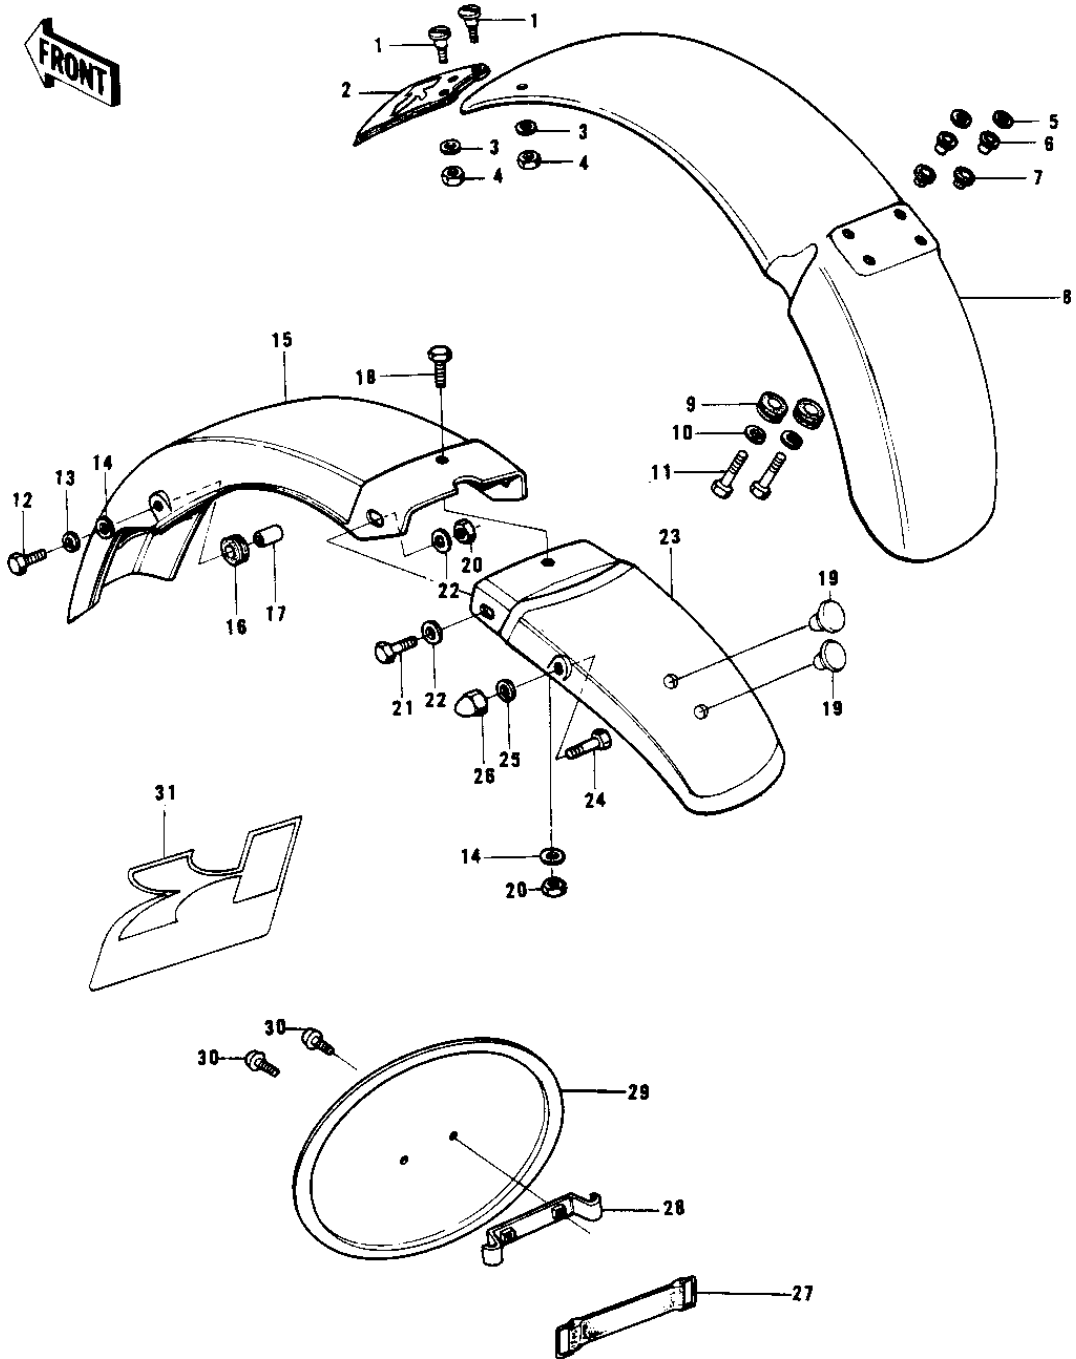

# 1978 KD175-A3 PARTS DIAGRAM

FENDERS/NUMBER PLATE

# 1978 KD175-A3 PARTS LIST

## FENDERS/NUMBER PLATE

ITEM NAME	PART NUMBER	QUANTITY
BOLT,5X12 (Ref # 1)	92001-134	
FLAP,FRONT FENDER (Ref # 2)	35019-007	
WASHER PLAIN 5MM (Ref # 3)	410B0500	
NUT,5MM (Ref # 4)	311B0500	
WASHER,PLAIN,7MM (Ref # 5)	92022-228	
COLLAR (Ref # 6)	92027-194	
DAMPER RUBBER (Ref # 7)	92075-103	
FENDER-FR,F.BLACK (Ref # 8)	35004-086-21	
FENDER-FR,WHITE (Ref # 8)	35004-1001-6V	
FENDER-FR,TANGERINE (Ref # 8)	35004-1001-6M	
DAMPER RUBBER,RR FEND (Ref # 9)	92075-121	
WASHER SPRING 6MM (Ref # 10)	461F0600	
BOLT-UPSET (Ref # 11)	112G0625	
BOLT-UPSET,6X16 (Ref # 12)	112G0616	
WASHER SPRING 6MM (Ref # 13)	461F0600	
WASHER 6.5X20X1.6T (Ref # 14)	92022-125	
FENDER-RR (Ref # 15)	35022-100	
DAMPER RUBBER (Ref # 16)	92075-105	
COLLAR (Ref # 17)	92027-103	
BOLT-UPSET 6X14 (Ref # 18)	112B0614	
PLUG REAR FENDER RUBB (Ref # 19)	92074-006	
NUT,LOCK 6MM (Ref # 20)	92017-014	
BOLT-UPSET (Ref # 21)	112G0618	
WASHER PLAIN 6MM (Ref # 22)	411B0600	
FENDER-RR,F.BLACK (Ref # 23)	35022-120-21	
FENDER-RR,WHITE (Ref # 23)	35022-120-A7	
FENDER-RR,TANGERINE (Ref # 23)	35022-120-B2	
BOLT-SMALL-UPSET,8X18 (Ref # 24)	115G0818	
WASHER SPRING 8MM (Ref # 25)	461F0800	

## FENDERS/NUMBER PLATE

ITEM NAME	PART NUMBER	QUANTITY
NUT FUEL TANK FRONT (Ref # 26)	92020-007	
BAND BATTERY (Ref # 27)	92072-006	
BRACKET,NUMBER PLATE (Ref # 28)	58030-008	
PLATE,FRONT NUMBER (Ref # 29)	58029-026	
SCREW,6X10 (Ref # 30)	92009-1286	
EMBLEM,NUMBER PLATE (Ref # 31)	56018-244	